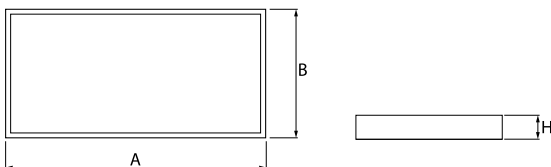

Product information

Category	Surface mounted luminaires
Family	RUBIN LOOK LED SMOOTH
Name	RUBIN LOOK LED SMOOTH 3750 PLX EDD IP44 21 830 / 600X300
Index	19.4363.3213.21

Light and electrical data

Light source	LED
Luminous flux LED [lm]	3750
LED power [W]	24
Luminaire luminous flux [lm]	2821
Power of luminaire [W]	29
Luminaire's light efficiency [lm/W]	97,3
Color of the light [K]	3000
CRI	>80
SDCM (LED sources)	3
Beam angle [°]	(C0-C180) / (C90-C270) - 109,6° / 109,6°
Protection against electric shock	I
Protection degree	IP44
Voltage	220..240 V, 50..60 Hz
Lifetime of LED sources [h]	60000
Lx/By	L80/B10
Operating temperature range [°C]	5 ÷ 30
Driver	DIM DALI (EDD)
Power factor cos φ	>0,95
Circuit load capacity	14 (B10), 24 (B16), 22 (C10), 36 (C16)

Mechanical data

Assembly	surface mounted on ceiling
Material	steel sheet
Color	RAL 9006 (gray, metallic, fine structure)
Diffuser	PLX (PMMA opal)
Impact resistant	IK04
Weight [kg]	4,45
Dimensions [mm]	620 x 365 x 56