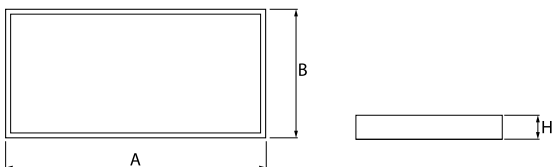

Product information

Category	Surface mounted luminaires
Family	RUBIN LOOK LED SMOOTH
Name	RUBIN LOOK LED SMOOTH 3750 PLX E IP44 21 830 / 600X300
Index	19.4363.3211.21

Light and electrical data

Light source	LED
Luminous flux LED [lm]	3750
LED power [W]	24
Luminaire luminous flux [lm]	2821
Power of luminaire [W]	29
Luminaire's light efficiency [lm/W]	97,3
Color of the light [K]	3000
CRI	>80
SDCM (LED sources)	3
Beam angle [°]	(C0-C180) / (C90-C270) - 109,6° / 109,6°
Protection against electric shock	I
Protection degree	IP44
Voltage	220..240 V, 50..60 Hz
Lifetime of LED sources [h]	60000
Lx/By	L80/B10
Operating temperature range [°C]	5 ÷ 30
Driver	standard on/off (E)
Power factor cos φ	>0,95
Circuit load capacity	15 (B10), 24 (B16), 24 (C10), 40 (C16)

Mechanical data

Assembly	surface mounted on ceiling
Material	steel sheet
Color	RAL 9006 (gray, metallic, fine structure)
Diffuser	PLX (PMMA opal)
Impact resistant	IK04
Weight [kg]	4,35
Dimensions [mm]	620 x 365 x 56