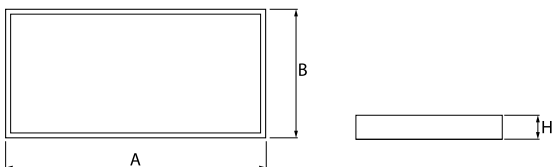

## Product information

Category	Surface mounted luminaires
Family	RUBIN LOOK LED SMOOTH
Name	RUBIN LOOK LED SMOOTH 2700 PLX EDD IP44 21 830 / 600X300
Index	19.4363.3113.21

## Light and electrical data

Light source	LED
Luminous flux LED [lm]	2835
LED power [W]	15,3
Luminaire luminous flux [lm]	2132
Power of luminaire [W]	16,3
Luminaire's light efficiency [lm/W]	130,8
Color of the light [K]	3000
CRI	>80
SDCM (LED sources)	3
Beam angle [°]	(C0-C180) / (C90-C270) - 109,6° / 109,6°
Protection against electric shock	I
Protection degree	IP44
Voltage	220..240 V, 50..60 Hz
Lifetime of LED sources [h]	60000
Lx/By	L80/B10
Operating temperature range [°C]	5 ÷ 30
Driver	DIM DALI (EDD)
Power factor cos φ	>0,95
Circuit load capacity	14 (B10), 24 (B16), 22 (C10), 36 (C16)

## Mechanical data

Assembly	surface mounted on ceiling
Material	steel sheet
Color	RAL 9006 (gray, metallic, fine structure)
Diffuser	PLX (PMMA opal)
Impact resistant	IK04
Weight [kg]	4,45
Dimensions [mm]	620 x 365 x 56