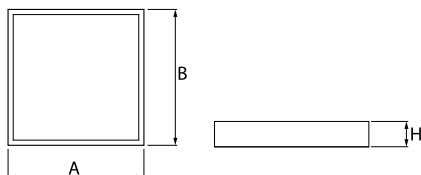

Product information

Category	Surface mounted luminaires
Family	RUBIN LOOK LED SMOOTH
Name	RUBIN LOOK LED P SMOOTH 5400 PLX E IP44 21 840 / 620X620MM
Index	19.4363.2821.21

Light and electrical data

Light source	LED
Luminous flux LED [lm]	6061
LED power [W]	30,6
Luminaire luminous flux [lm]	4559
Power of luminaire [W]	33,2
Luminaire's light efficiency [lm/W]	137,3
Color of the light [K]	4000
CRI	>80
SDCM (LED sources)	3
Beam angle [°]	(C0-C180) / (C90-C270) - 109,6° / 109,6°
Protection against electric shock	I
Protection degree	IP44
Voltage	220..240 V, 50..60 Hz
Lifetime of LED sources [h]	100000
Lx/By	L80/B10
Operating temperature range [°C]	5 ÷ 30
Driver	standard on/off (E)
Power factor cos φ	>0,95
Circuit load capacity	12 (B10), 19 (B16), 20 (C10), 32 (C16)

Mechanical data

Assembly	surface mounted on ceiling
Material	steel sheet
Color	RAL 9006 (gray, metallic, fine structure)
Diffuser	PLX (PMMA opal)
Impact resistant	IK04
Dimensions [mm]	620 x 620 x 56

A graph of light