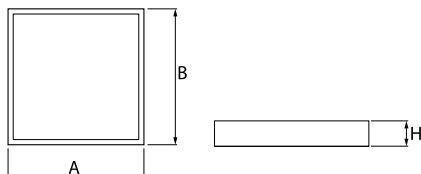

Product information

Category	Surface mounted luminaires
Family	RUBIN LOOK LED SMOOTH
Name	RUBIN LOOK LED P SMOOTH 5400 PLX E IP44 21 840 / 600X600
Index	19.4363.2821.21

Light and electrical data

Light source	LED
Luminous flux LED [lm]	6061
LED power [W]	30,6
Luminaire luminous flux [lm]	4559
Power of luminaire [W]	33,2
Luminaire's light efficiency [lm/W]	137,3
Color of the light [K]	4000
CRI	>80
SDCM (LED sources)	3
Beam angle [°]	(C0-C180) / (C90-C270) - 109,6° / 109,6°
Protection against electric shock	I
Protection degree	IP44
Voltage	220..240 V, 50..60 Hz
Lifetime of LED sources [h]	100000
Lx/By	L80/B10
Operating temperature range [°C]	5 ÷ 30
Driver	standard on/off (E)
Power factor cos φ	>0,95
Circuit load capacity	12 (B10), 19 (B16), 20 (C10), 32 (C16)

Mechanical data

Assembly	surface mounted on ceiling
Material	steel sheet
Color	RAL 9006 (gray, metallic, fine structure)
Diffuser	PLX (PMMA opal)
Impact resistant	IK04
Dimensions [mm]	620 x 620 x 56

A graph of light