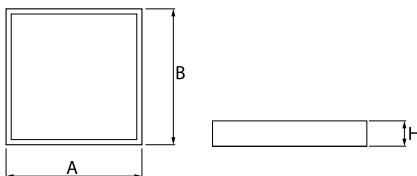

Product information

Category	Surface mounted luminaires
Family	RUBIN LOOK LED SMOOTH
Name	RUBIN LOOK LED SMOOTH 7500 PLX EDD IP44 21 840 / 600X600
Index	19.4363.2423.21

Light and electrical data

Light source	LED
Luminous flux LED [lm]	7875
LED power [W]	39,8
Luminaire luminous flux [lm]	5924
Power of luminaire [W]	42,2
Luminaire's light efficiency [lm/W]	140,4
Color of the light [K]	4000
CRI	>80
SDCM (LED sources)	3
Beam angle [°]	(C0-C180) / (C90-C270) - 109,6° / 109,6°
Protection against electric shock	I
Protection degree	IP44
Voltage	220..240 V, 50..60 Hz
Lifetime of LED sources [h]	60000
Lx/By	L80/B10
Operating temperature range [°C]	5 ÷ 30
Driver	DIM DALI (EDD)
Power factor cos φ	>0,95
Circuit load capacity	8 (B10), 13 (B16), 13 (C10), 21 (C16)

Mechanical data

Assembly	surface mounted on ceiling
Material	steel sheet
Color	RAL 9006 (gray, metallic, fine structure)
Diffuser	PLX (PMMA opal)
Impact resistant	IK04
Dimensions [mm]	620 x 620 x 56

A graph of light