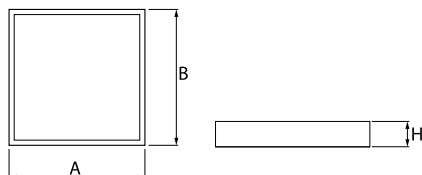

Product information

Category	Surface mounted luminaires
Family	RUBIN LOOK LED SMOOTH
Name	RUBIN LOOK LED S SMOOTH 7500 PLX E IP44 34 840 / 620X620MM
Index	19.4363.2421.34

Light and electrical data

Light source	LED
Luminous flux LED [lm]	7854
LED power [W]	39,8
Luminaire luminous flux [lm]	5908
Power of luminaire [W]	42,2
Luminaire's light efficiency [lm/W]	140
Color of the light [K]	4000
CRI	>80
SDCM (LED sources)	4
Beam angle [°]	(C0-C180) / (C90-C270) - 109,6° / 109,6°
Protection against electric shock	I
Protection degree	IP44
Voltage	220..240 V, 50..60 Hz
Lifetime of LED sources [h]	54000
Lx/By	L80/B10
Operating temperature range [°C]	5 ÷ 30
Driver	standard on/off (E)
Power factor cos φ	>0,95
Circuit load capacity	12 (B10), 20 (B16), 21 (C10), 34 (C16)

Mechanical data

Assembly	surface mounted on ceiling
Material	steel sheet
Color	RAL 9016 (white)
Diffuser	PLX (PMMA opal)
Impact resistant	IK04
Dimensions [mm]	620 x 620 x 56

A graph of light