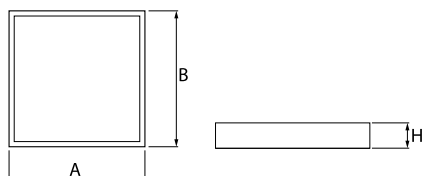

Product information

Category	Surface mounted luminaires
Family	RUBIN LOOK LED SMOOTH
Name	RUBIN LOOK LED S SMOOTH 7500 PLX E IP44 34 840 / 600X600
Index	19.4363.2421.34

Light and electrical data

Light source	LED
Luminous flux LED [lm]	7854
LED power [W]	39,8
Luminaire luminous flux [lm]	5908
Power of luminaire [W]	42,2
Luminaire's light efficiency [lm/W]	140
Color of the light [K]	4000
CRI	>80
SDCM (LED sources)	4
Beam angle [°]	(C0-C180) / (C90-C270) - 109,6° / 109,6°
Protection against electric shock	I
Protection degree	IP44
Voltage	220..240 V, 50..60 Hz
Lifetime of LED sources [h]	54000
Lx/By	L80/B10
Operating temperature range [°C]	5 ÷ 30
Driver	standard on/off (E)
Power factor cos φ	>0,95
Circuit load capacity	12 (B10), 20 (B16), 21 (C10), 34 (C16)

Mechanical data

Assembly	surface mounted on ceiling
Material	steel sheet
Color	RAL 9016 (white)
Diffuser	PLX (PMMA opal)
Impact resistant	IK04
Dimensions [mm]	620 x 620 x 56

A graph of light