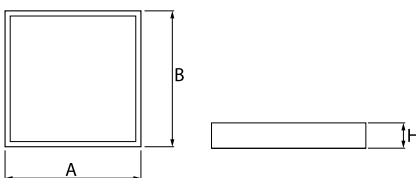

## Product information

Category	Surface mounted luminaires
Family	RUBIN LOOK LED SMOOTH
Name	RUBIN LOOK LED SMOOTH 7500 PLX E IP44 21 840 / 600X600
Index	19.4363.2421.21

## Light and electrical data

Light source	LED
Luminous flux LED [lm]	7875
LED power [W]	39,8
Luminaire luminous flux [lm]	5924
Power of luminaire [W]	42,2
Luminaire's light efficiency [lm/W]	140,4
Color of the light [K]	4000
CRI	>80
SDCM (LED sources)	3
Beam angle [°]	(C0-C180) / (C90-C270) - 109,6° / 109,6°
Protection against electric shock	I
Protection degree	IP44
Voltage	220..240 V, 50..60 Hz
Lifetime of LED sources [h]	60000
Lx/By	L80/B10
Operating temperature range [°C]	5 ÷ 30
Driver	standard on/off (E)
Power factor cos φ	>0,95
Circuit load capacity	9 (B10), 15 (B16), 15 (C10), 24 (C16)

## Mechanical data

Assembly	surface mounted on ceiling
Material	steel sheet
Color	RAL 9006 (gray, metallic, fine structure)
Diffuser	PLX (PMMA opal)
Impact resistant	IK04
Dimensions [mm]	620 x 620 x 56