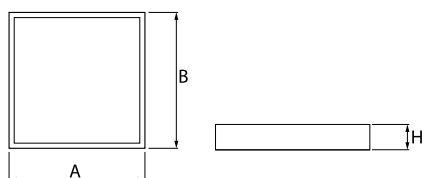

## Product information

Category	Surface mounted luminaires
Family	RUBIN LOOK LED SMOOTH
Name	RUBIN LOOK LED S SMOOTH 7500 PLX E IP44 21 840 / 620X620MM
Index	19.4363.2421.21

## Light and electrical data

Light source	LED
Luminous flux LED [lm]	7875
LED power [W]	39,8
Luminaire luminous flux [lm]	5924
Power of luminaire [W]	42,2
Luminaire's light efficiency [lm/W]	140,4
Color of the light [K]	4000
CRI	>80
SDCM (LED sources)	3
Beam angle [°]	(C0-C180) / (C90-C270) - 109,6° / 109,6°
Protection against electric shock	I
Protection degree	IP44
Voltage	220..240 V, 50..60 Hz
Lifetime of LED sources [h]	60000
Lx/By	L80/B10
Operating temperature range [°C]	5 ÷ 30
Driver	standard on/off (E)
Power factor cos φ	>0,95
Circuit load capacity	9 (B10), 15 (B16), 15 (C10), 24 (C16)

## Mechanical data

Assembly	surface mounted on ceiling
Material	steel sheet
Color	RAL 9006 (gray, metallic, fine structure)
Diffuser	PLX (PMMA opal)
Impact resistant	IK04
Dimensions [mm]	620 x 620 x 56