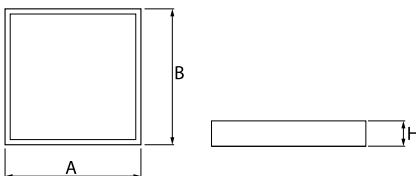

Product information

Category	Surface mounted luminaires
Family	RUBIN LOOK LED SMOOTH
Name	RUBIN LOOK LED SMOOTH 7500 PLX EDD IP44 21 830 / 600X600
Index	19.4363.2413.21

Light and electrical data

Light source	LED
Luminous flux LED [lm]	7875
LED power [W]	39,8
Luminaire luminous flux [lm]	5924
Power of luminaire [W]	42,2
Luminaire's light efficiency [lm/W]	140,4
Color of the light [K]	3000
CRI	>80
SDCM (LED sources)	3
Beam angle [°]	(C0-C180) / (C90-C270) - 109,6° / 109,6°
Protection against electric shock	I
Protection degree	IP44
Voltage	220..240 V, 50..60 Hz
Lifetime of LED sources [h]	60000
Lx/By	L80/B10
Operating temperature range [°C]	5 ÷ 30
Driver	DIM DALI (EDD)
Power factor cos φ	>0,95
Circuit load capacity	8 (B10), 13 (B16), 13 (C10), 21 (C16)

Mechanical data

Assembly	surface mounted on ceiling
Material	steel sheet
Color	RAL 9006 (gray, metallic, fine structure)
Diffuser	PLX (PMMA opal)
Impact resistant	IK04
Dimensions [mm]	620 x 620 x 56

A graph of light