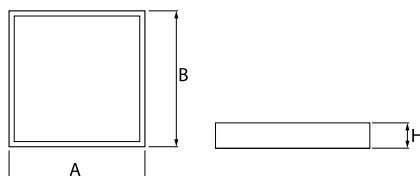

Product information

Category	Surface mounted luminaires
Family	RUBIN LOOK LED SMOOTH
Name	RUBIN LOOK LED SMOOTH 7500 PLX E IP44 34 830 / 600X600
Index	19.4363.2411.34

Light and electrical data

Light source	LED
Luminous flux LED [lm]	7875
LED power [W]	39,8
Luminaire luminous flux [lm]	5924
Power of luminaire [W]	42,2
Luminaire's light efficiency [lm/W]	140,4
Color of the light [K]	3000
CRI	>80
SDCM (LED sources)	3
Beam angle [°]	(C0-C180) / (C90-C270) - 109,6° / 109,6°
Protection against electric shock	I
Protection degree	IP44
Voltage	220..240 V, 50..60 Hz
Lifetime of LED sources [h]	60000
Lx/By	L80/B10
Operating temperature range [°C]	5 ÷ 30
Driver	standard on/off (E)
Power factor cos φ	>0,95
Circuit load capacity	9 (B10), 15 (B16), 15 (C10), 24 (C16)

Mechanical data

Assembly	surface mounted on ceiling
Material	steel sheet
Color	RAL 9016 (white)
Diffuser	PLX (PMMA opal)
Impact resistant	IK04
Dimensions [mm]	620 x 620 x 56

A graph of light