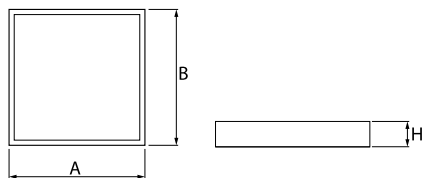

## Product information

Category	Surface mounted luminaires
Family	RUBIN LOOK LED SMOOTH
Name	RUBIN LOOK LED S SMOOTH 7500 PLX E IP44 34 830 / 620X620MM
Index	19.4363.2411.34

## Light and electrical data

Light source	LED
Luminous flux LED [lm]	7875
LED power [W]	39,8
Luminaire luminous flux [lm]	5924
Power of luminaire [W]	42,2
Luminaire's light efficiency [lm/W]	140,4
Color of the light [K]	3000
CRI	>80
SDCM (LED sources)	3
Beam angle [°]	(C0-C180) / (C90-C270) - 109,6° / 109,6°
Protection against electric shock	I
Protection degree	IP44
Voltage	220..240 V, 50..60 Hz
Lifetime of LED sources [h]	60000
Lx/By	L80/B10
Operating temperature range [°C]	5 ÷ 30
Driver	standard on/off (E)
Power factor cos φ	>0,95
Circuit load capacity	9 (B10), 15 (B16), 15 (C10), 24 (C16)

## Mechanical data

Assembly	surface mounted on ceiling
Material	steel sheet
Color	RAL 9016 (white)
Diffuser	PLX (PMMA opal)
Impact resistant	IK04
Dimensions [mm]	620 x 620 x 56