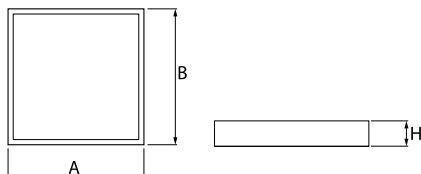

Product information

Category	Surface mounted luminaires
Family	RUBIN LOOK LED SMOOTH
Name	RUBIN LOOK LED SMOOTH 7500 PLX E IP44 21 830 / 600X600
Index	19.4363.2411.21

Light and electrical data

Light source	LED
Luminous flux LED [lm]	7875
LED power [W]	39,8
Luminaire luminous flux [lm]	5924
Power of luminaire [W]	42,2
Luminaire's light efficiency [lm/W]	140,4
Color of the light [K]	3000
CRI	>80
SDCM (LED sources)	3
Beam angle [°]	(C0-C180) / (C90-C270) - 109,6° / 109,6°
Protection against electric shock	I
Protection degree	IP44
Voltage	220..240 V, 50..60 Hz
Lifetime of LED sources [h]	60000
Lx/By	L80/B10
Operating temperature range [°C]	5 ÷ 30
Driver	standard on/off (E)
Power factor cos φ	>0,95
Circuit load capacity	9 (B10), 15 (B16), 15 (C10), 24 (C16)

Mechanical data

Assembly	surface mounted on ceiling
Material	steel sheet
Color	RAL 9006 (gray, metallic, fine structure)
Diffuser	PLX (PMMA opal)
Impact resistant	IK04
Dimensions [mm]	620 x 620 x 56

A graph of light