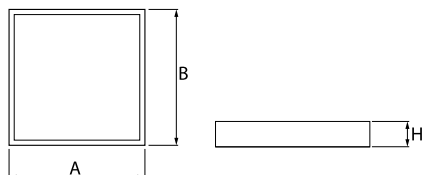

## Product information

Category	Surface mounted luminaires
Family	RUBIN LOOK LED SMOOTH
Name	RUBIN LOOK LED S SMOOTH 7500 PLX E IP44 21 830 / 620X620MM
Index	19.4363.2411.21

## Light and electrical data

Light source	LED
Luminous flux LED [lm]	7875
LED power [W]	39,8
Luminaire luminous flux [lm]	5924
Power of luminaire [W]	42,2
Luminaire's light efficiency [lm/W]	140,4
Color of the light [K]	3000
CRI	>80
SDCM (LED sources)	3
Beam angle [°]	(C0-C180) / (C90-C270) - 109,6° / 109,6°
Protection against electric shock	I
Protection degree	IP44
Voltage	220..240 V, 50..60 Hz
Lifetime of LED sources [h]	60000
Lx/By	L80/B10
Operating temperature range [°C]	5 ÷ 30
Driver	standard on/off (E)
Power factor cos φ	>0,95
Circuit load capacity	9 (B10), 15 (B16), 15 (C10), 24 (C16)

## Mechanical data

Assembly	surface mounted on ceiling
Material	steel sheet
Color	RAL 9006 (gray, metallic, fine structure)
Diffuser	PLX (PMMA opal)
Impact resistant	IK04
Dimensions [mm]	620 x 620 x 56