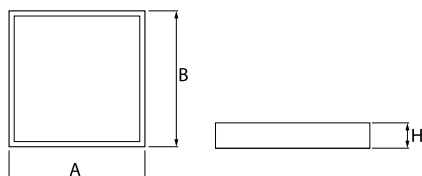

## Product information

Category	Surface mounted luminaires
Family	RUBIN LOOK LED SMOOTH
Name	RUBIN LOOK LED SMOOTH 7500 PLX E IP44 21 830 / 600X600
Index	19.4363.2411.21

## Light and electrical data

Light source	LED
Luminous flux LED [lm]	7875
LED power [W]	39,8
Luminaire luminous flux [lm]	5924
Power of luminaire [W]	42,2
Luminaire's light efficiency [lm/W]	140,4
Color of the light [K]	3000
CRI	>80
SDCM (LED sources)	3
Beam angle [°]	(C0-C180) / (C90-C270) - 109,6° / 109,6°
Protection against electric shock	I
Protection degree	IP44
Voltage	220..240 V, 50..60 Hz
Lifetime of LED sources [h]	60000
Lx/By	L80/B10
Operating temperature range [°C]	5 ÷ 30
Driver	standard on/off (E)
Power factor cos φ	>0,95
Circuit load capacity	9 (B10), 15 (B16), 15 (C10), 24 (C16)

## Mechanical data

Assembly	surface mounted on ceiling
Material	steel sheet
Color	RAL 9006 (gray, metallic, fine structure)
Diffuser	PLX (PMMA opal)
Impact resistant	IK04
Dimensions [mm]	620 x 620 x 56