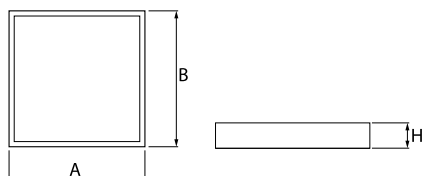

Product information

| | |
|----------|--|
| Category | Surface mounted luminaires |
| Family | RUBIN LOOK LED SMOOTH |
| Name | RUBIN LOOK LED SMOOTH 5400 PLX EDD IP44 34 830 / 600X600 |
| Index | 19.4363.2313.34 |

Light and electrical data

| | |
|-------------------------------------|--|
| Light source | LED |
| Luminous flux LED [lm] | 5670 |
| LED power [W] | 30,6 |
| Luminaire luminous flux [lm] | 4265 |
| Power of luminaire [W] | 33,2 |
| Luminaire's light efficiency [lm/W] | 128,5 |
| Color of the light [K] | 3000 |
| CRI | >80 |
| SDCM (LED sources) | 3 |
| Beam angle [°] | (C0-C180) / (C90-C270) - 109,6° / 109,6° |
| Protection against electric shock | I |
| Protection degree | IP44 |
| Voltage | 220..240 V, 50..60 Hz |
| Lifetime of LED sources [h] | 60000 |
| Lx/By | L80/B10 |
| Operating temperature range [°C] | 5 ÷ 30 |
| Driver | DIM DALI (EDD) |
| Power factor cos φ | >0,95 |
| Circuit load capacity | 8 (B10), 13 (B16), 13 (C10), 21 (C16) |

Mechanical data

| | |
|------------------|----------------------------|
| Assembly | surface mounted on ceiling |
| Material | steel sheet |
| Color | RAL 9016 (white) |
| Diffuser | PLX (PMMA opal) |
| Impact resistant | IK04 |
| Dimensions [mm] | 620 x 620 x 56 |