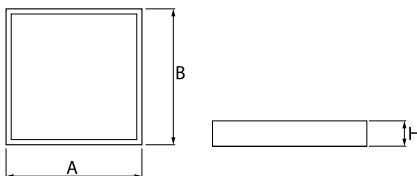

## Product information

Category	Surface mounted luminaires
Family	RUBIN LOOK LED SMOOTH
Name	RUBIN LOOK LED SMOOTH 5400 PLX E IP44 34 830 / 600X600
Index	19.4363.2311.34

## Light and electrical data

Light source	LED
Luminous flux LED [lm]	5670
LED power [W]	30,6
Luminaire luminous flux [lm]	4265
Power of luminaire [W]	33,2
Luminaire's light efficiency [lm/W]	128,5
Color of the light [K]	3000
CRI	>80
SDCM (LED sources)	3
Beam angle [°]	(C0-C180) / (C90-C270) - 109,6° / 109,6°
Protection against electric shock	I
Protection degree	IP44
Voltage	220..240 V, 50..60 Hz
Lifetime of LED sources [h]	60000
Lx/By	L80/B10
Operating temperature range [°C]	5 ÷ 30
Driver	standard on/off (E)
Power factor cos φ	>0,95
Circuit load capacity	12 (B10), 19 (B16), 20 (C10), 32 (C16)

## Mechanical data

Assembly	surface mounted on ceiling
Material	steel sheet
Color	RAL 9016 (white)
Diffuser	PLX (PMMA opal)
Impact resistant	IK04
Dimensions [mm]	620 x 620 x 56