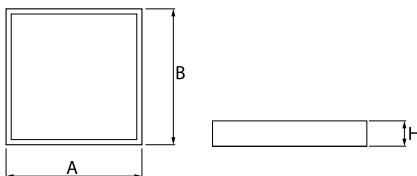

Product information

Category	Surface mounted luminaires
Family	RUBIN LOOK LED SMOOTH
Name	RUBIN LOOK LED SMOOTH 5400 PLX E IP44 21 830 / 600X600
Index	19.4363.2311.21

Light and electrical data

Light source	LED
Luminous flux LED [lm]	5670
LED power [W]	30,6
Luminaire luminous flux [lm]	4265
Power of luminaire [W]	33,2
Luminaire's light efficiency [lm/W]	128,5
Color of the light [K]	3000
CRI	>80
SDCM (LED sources)	3
Beam angle [°]	(C0-C180) / (C90-C270) - 109,6° / 109,6°
Protection against electric shock	I
Protection degree	IP44
Voltage	220..240 V, 50..60 Hz
Lifetime of LED sources [h]	60000
Lx/By	L80/B10
Operating temperature range [°C]	5 ÷ 30
Driver	standard on/off (E)
Power factor cos φ	>0,95
Circuit load capacity	12 (B10), 19 (B16), 20 (C10), 32 (C16)

Mechanical data

Assembly	surface mounted on ceiling
Material	steel sheet
Color	RAL 9006 (gray, metallic, fine structure)
Diffuser	PLX (PMMA opal)
Impact resistant	IK04
Weight [kg]	6,84
Dimensions [mm]	620 x 620 x 56