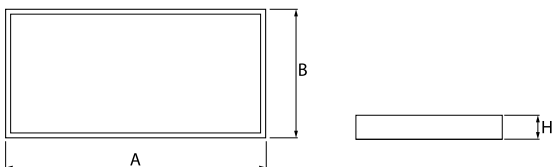

Product information

Category	Surface mounted luminaires
Family	RUBIN LOOK LED SMOOTH
Name	RUBIN LOOK LED SMOOTH 7500 PLX E IP44 21 840 / 1200X300
Index	19.4363.1421.21

Light and electrical data

Light source	LED
Luminous flux LED [lm]	7875
LED power [W]	39,8
Luminaire luminous flux [lm]	5924
Power of luminaire [W]	42,2
Luminaire's light efficiency [lm/W]	140,4
Color of the light [K]	4000
CRI	>80
SDCM (LED sources)	3
Beam angle [°]	(C0-C180) / (C90-C270) - 109,6° / 109,6°
Protection against electric shock	I
Protection degree	IP44
Voltage	220..240 V, 50..60 Hz
Lifetime of LED sources [h]	60000
Lx/By	L80/B10
Operating temperature range [°C]	5 ÷ 30
Driver	standard on/off (E)
Power factor cos φ	>0,95
Circuit load capacity	9 (B10), 15 (B16), 15 (C10), 24 (C16)

Mechanical data

Assembly	surface mounted on ceiling
Material	steel sheet
Color	RAL 9006 (gray, metallic, fine structure)
Diffuser	PLX (PMMA opal)
Impact resistant	IK04
Dimensions [mm]	1140 x 368 x 56

A graph of light