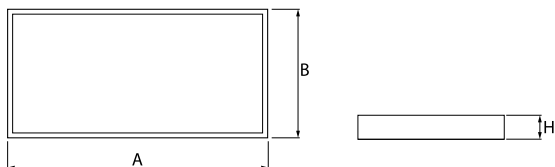

## Product information

Category	Surface mounted luminaires
Family	RUBIN LOOK LED SMOOTH
Name	RUBIN LOOK LED SMOOTH 7500 PLX E IP44 34 830 / 1200X300
Index	19.4363.1411.34

## Light and electrical data

Light source	LED
Luminous flux LED [lm]	7875
LED power [W]	39,8
Luminaire luminous flux [lm]	5924
Power of luminaire [W]	42,2
Luminaire's light efficiency [lm/W]	140,4
Color of the light [K]	3000
CRI	>80
SDCM (LED sources)	3
Beam angle [°]	(C0-C180) / (C90-C270) - 109,6° / 109,6°
Protection against electric shock	I
Protection degree	IP44
Voltage	220..240 V, 50..60 Hz
Lifetime of LED sources [h]	60000
Lx/By	L80/B10
Operating temperature range [°C]	5 ÷ 30
Driver	standard on/off (E)
Power factor cos φ	>0,95
Circuit load capacity	9 (B10), 15 (B16), 15 (C10), 24 (C16)

## Mechanical data

Assembly	surface mounted on ceiling
Material	steel sheet
Color	RAL 9016 (white)
Diffuser	PLX (PMMA opal)
Impact resistant	IK04
Dimensions [mm]	1140 x 368 x 56