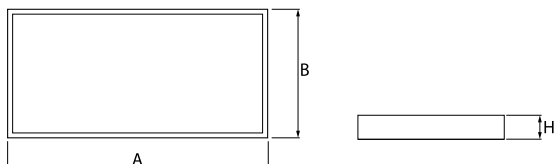

Product information

Category	Surface mounted luminaires
Family	RUBIN LOOK LED SMOOTH
Name	RUBIN LOOK LED SMOOTH 7500 PLX E IP44 34 830 / 1200X300
Index	19.4363.1411.34

Light and electrical data

Light source	LED
Luminous flux LED [lm]	7875
LED power [W]	39,8
Luminaire luminous flux [lm]	5924
Power of luminaire [W]	42,2
Luminaire's light efficiency [lm/W]	140,4
Color of the light [K]	3000
CRI	>80
SDCM (LED sources)	3
Beam angle [°]	(C0-C180) / (C90-C270) - 109,6° / 109,6°
Protection against electric shock	I
Protection degree	IP44
Voltage	220..240 V, 50..60 Hz
Lifetime of LED sources [h]	60000
Lx/By	L80/B10
Operating temperature range [°C]	5 ÷ 30
Driver	standard on/off (E)
Power factor cos φ	>0,95
Circuit load capacity	9 (B10), 15 (B16), 15 (C10), 24 (C16)

Mechanical data

Assembly	surface mounted on ceiling
Material	steel sheet
Color	RAL 9016 (white)
Diffuser	PLX (PMMA opal)
Impact resistant	IK04
Dimensions [mm]	1140 x 368 x 56

A graph of light