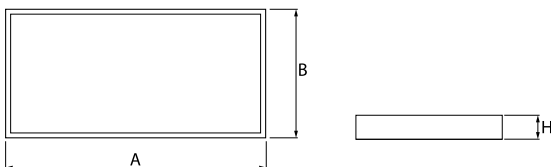

Product information

Category	Surface mounted luminaires
Family	RUBIN LOOK LED SMOOTH
Name	RUBIN LOOK LED SMOOTH 7500 PLX E IP44 21 830 / 1200X300
Index	19.4363.1411.21

Light and electrical data

Light source	LED
Luminous flux LED [lm]	7875
LED power [W]	39,8
Luminaire luminous flux [lm]	5924
Power of luminaire [W]	42,2
Luminaire's light efficiency [lm/W]	140,4
Color of the light [K]	3000
CRI	>80
SDCM (LED sources)	3
Beam angle [°]	(C0-C180) / (C90-C270) - 109,6° / 109,6°
Protection against electric shock	I
Protection degree	IP44
Voltage	220..240 V, 50..60 Hz
Lifetime of LED sources [h]	60000
Lx/By	L80/B10
Operating temperature range [°C]	5 ÷ 30
Driver	standard on/off (E)
Power factor cos φ	>0,95
Circuit load capacity	9 (B10), 15 (B16), 15 (C10), 24 (C16)

Mechanical data

Assembly	surface mounted on ceiling
Material	steel sheet
Color	RAL 9006 (gray, metallic, fine structure)
Diffuser	PLX (PMMA opal)
Impact resistant	IK04
Dimensions [mm]	1140 x 368 x 56

A graph of light