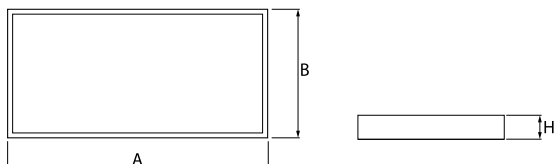

Product information

Category	Surface mounted luminaires
Family	RUBIN LOOK LED SMOOTH
Name	RUBIN LOOK LED SMOOTH 5400 PLX EDD IP44 21 840 / 1200X300
Index	19.4363.1323.21

Light and electrical data

Light source	LED
Luminous flux LED [lm]	5670
LED power [W]	30,6
Luminaire luminous flux [lm]	4265
Power of luminaire [W]	33,2
Luminaire's light efficiency [lm/W]	128,5
Color of the light [K]	4000
CRI	>80
SDCM (LED sources)	3
Beam angle [°]	(C0-C180) / (C90-C270) - 109,6° / 109,6°
Protection against electric shock	I
Protection degree	IP44
Voltage	220..240 V, 50..60 Hz
Lifetime of LED sources [h]	60000
Lx/By	L80/B10
Operating temperature range [°C]	5 ÷ 30
Driver	DIM DALI (EDD)
Power factor cos φ	>0,95
Circuit load capacity	8 (B10), 13 (B16), 13 (C10), 21 (C16)

Mechanical data

Assembly	surface mounted on ceiling
Material	steel sheet
Color	RAL 9006 (gray, metallic, fine structure)
Diffuser	PLX (PMMA opal)
Impact resistant	IK04
Dimensions [mm]	1140 x 368 x 56

A graph of light