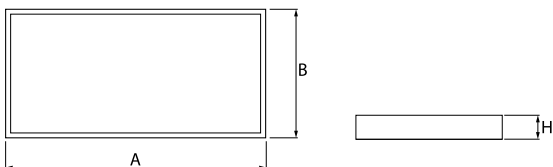

Product information

Category	Surface mounted luminaires
Family	RUBIN LOOK LED SMOOTH
Name	RUBIN LOOK LED SMOOTH 5400 PLX EDD IP44 21 840 / 1200X300
Index	19.4363.1323.21

Light and electrical data

Light source	LED
Luminous flux LED [lm]	5670
LED power [W]	30,6
Luminaire luminous flux [lm]	4265
Power of luminaire [W]	33,2
Luminaire's light efficiency [lm/W]	128,5
Color of the light [K]	4000
CRI	>80
SDCM (LED sources)	3
Beam angle [°]	(C0-C180) / (C90-C270) - 109,6° / 109,6°
Protection against electric shock	I
Protection degree	IP44
Voltage	220..240 V, 50..60 Hz
Lifetime of LED sources [h]	60000
Lx/By	L80/B10
Operating temperature range [°C]	5 ÷ 30
Driver	DIM DALI (EDD)
Power factor cos φ	>0,95
Circuit load capacity	8 (B10), 13 (B16), 13 (C10), 21 (C16)

Mechanical data

Assembly	surface mounted on ceiling
Material	steel sheet
Color	RAL 9006 (gray, metallic, fine structure)
Diffuser	PLX (PMMA opal)
Impact resistant	IK04
Dimensions [mm]	1140 x 368 x 56

A graph of light