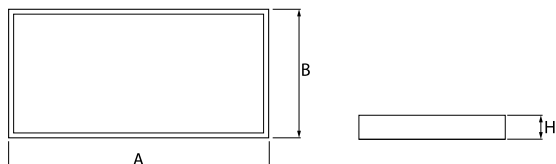

## Product information

Category	Surface mounted luminaires
Family	RUBIN LOOK LED SMOOTH
Name	RUBIN LOOK LED SMOOTH 5400 PLX E IP44 34 840 / 1200X300
Index	19.4363.1321.34

## Light and electrical data

Light source	LED
Luminous flux LED [lm]	5670
LED power [W]	30,6
Luminaire luminous flux [lm]	4265
Power of luminaire [W]	33,2
Luminaire's light efficiency [lm/W]	128,5
Color of the light [K]	4000
CRI	>80
SDCM (LED sources)	3
Beam angle [°]	(C0-C180) / (C90-C270) - 109,6° / 109,6°
Protection against electric shock	I
Protection degree	IP44
Voltage	220..240 V, 50..60 Hz
Lifetime of LED sources [h]	60000
Lx/By	L80/B10
Operating temperature range [°C]	5 ÷ 30
Driver	standard on/off (E)
Power factor cos φ	>0,95
Circuit load capacity	12 (B10), 19 (B16), 20 (C10), 32 (C16)

## Mechanical data

Assembly	surface mounted on ceiling
Material	steel sheet
Color	RAL 9016 (white)
Diffuser	PLX (PMMA opal)
Impact resistant	IK04
Dimensions [mm]	1140 x 368 x 56