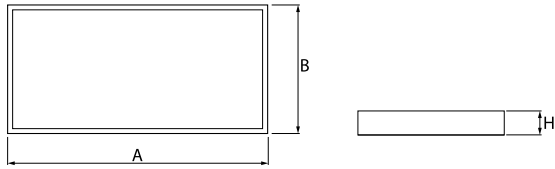

Product information

Category	Surface mounted luminaires
Family	RUBIN LOOK LED IP44
Name	RUBIN LOOK LED 4400 PLX EDD IP44 34 840 / 600X300
Index	19.4361.4523.34

Light and electrical data

Light source	LED
Luminous flux LED [lm]	4565
LED power [W]	23,4
Luminaire luminous flux [lm]	3248
Power of luminaire [W]	24,7
Luminaire's light efficiency [lm/W]	131,5
Color of the light [K]	4000
CRI	>80
SDCM (LED sources)	3
Beam angle [°]	(C0-C180) / (C90-C270) - 108,2° / 107,2°
Photobiological risk class (IEC/EN 62471)	RG0
Protection against electric shock	I
Protection degree	IP44
Voltage	220..240 V, 50..60 Hz
Lifetime of LED sources [h]	100000 (1) / 147000 (2)
Lx/By	L80/B10 (1) / L70/B50 (2)
Operating temperature range [°C]	5 ÷ 30
Driver	DIM DALI (EDD)
Power factor cos φ	>0,95
Circuit load capacity	17 (B10), 28 (B16), 26 (C10), 41 (C16)

Mechanical data

Assembly	surface mounted on ceiling
Material	steel sheet
Color	RAL 9016 (white)
Diffuser	PLX (PMMA opal)
Impact resistant	IK04
Dimensions [mm]	620 x 325 x 61

A graph of light