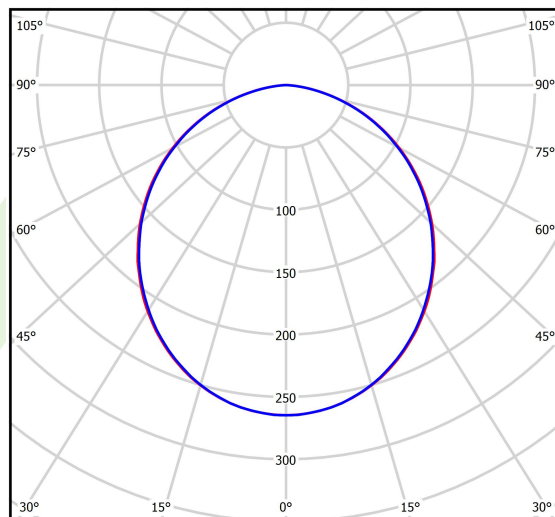

## Light and electrical data

Light source	LED
Luminous flux LED [lm]	4406
LED power [W]	23,4
Luminaire luminous flux [lm]	3135
Power of luminaire [W]	24,7
Luminaire's light efficiency [lm/W]	126,9
Color of the light [K]	3000
CRI	>80
SDCM (LED sources)	3
Beam angle [°]	(C0-C180) / (C90-C270) - 108,2° / 107,2°
Photobiological risk class (IEC/EN 62471)	RG0
Protection against electric shock	I
Protection degree	IP44
Voltage	220..240 V, 50..60 Hz
Lifetime of LED sources [h]	100000 (1) / 147000 (2)
Lx/By	L80/B10 (1) / L70/B50 (2)
Operating temperature range [°C]	5 ÷ 30
Driver	DIM DALI (EDD)
Power factor cos φ	>0,95
Circuit load capacity	17 (B10), 28 (B16), 26 (C10), 41 (C16)

**Mechanical data**

Assembly	surface mounted on ceiling
Material	steel sheet
Color	RAL 9016 (white)
Diffuser	PLX (PMMA opal)
Impact resistant	IK04
Dimensions [mm]	620 x 325 x 61

**A graph of light**

cd/klm — C0 - C180 — C90 - C270 η = 71%