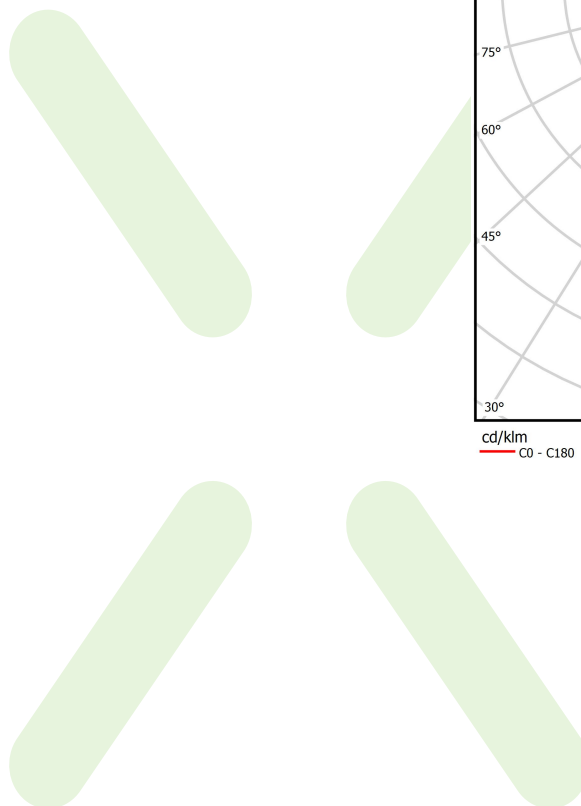

## Light and electrical data

Light source	LED
Luminous flux LED [lm]	4406
LED power [W]	23,4
Luminaire luminous flux [lm]	3135
Power of luminaire [W]	24,7
Luminaire's light efficiency [lm/W]	126,9
Color of the light [K]	3000
CRI	>80
SDCM (LED sources)	3
Beam angle [°]	(C0-C180) / (C90-C270) - 108,2° / 107,2°
Photobiological risk class (IEC/EN 62471)	RG0
Protection against electric shock	I
Protection degree	IP44
Voltage	220..240 V, 50..60 Hz
Lifetime of LED sources [h]	100000 (1) / 147000 (2)
Lx/By	L80/B10 (1) / L70/B50 (2)
Operating temperature range [°C]	5 ÷ 30
Driver	DIM DALI (EDD)
Power factor cos φ	>0,95
Circuit load capacity	17 (B10), 28 (B16), 26 (C10), 41 (C16)

**Mechanical data**

Assembly	surface mounted on ceiling
Material	steel sheet
Color	RAL 9016 (white)
Diffuser	PLX (PMMA opal)
Impact resistant	IK04
Dimensions [mm]	620 x 325 x 61

**A graph of light**

cd/klm — C0 - C180 — C90 - C270 η = 71%