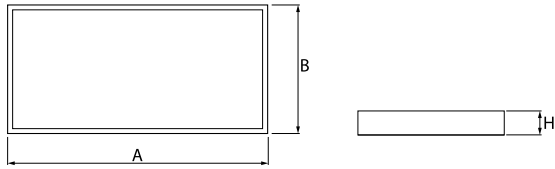

Product information

Category	Surface mounted luminaires
Family	RUBIN LOOK LED IP44
Name	RUBIN LOOK LED 4400 PLX EDD IP44 34 830 / 600X300
Index	19.4361.4513.34

Light and electrical data

Light source	LED
Luminous flux LED [lm]	4406
LED power [W]	23,4
Luminaire luminous flux [lm]	3135
Power of luminaire [W]	24,7
Luminaire's light efficiency [lm/W]	126,9
Color of the light [K]	3000
CRI	>80
SDCM (LED sources)	3
Beam angle [°]	(C0-C180) / (C90-C270) - 108,2° / 107,2°
Photobiological risk class (IEC/EN 62471)	RG0
Protection against electric shock	I
Protection degree	IP44
Voltage	220..240 V, 50..60 Hz
Lifetime of LED sources [h]	100000 (1) / 147000 (2)
Lx/By	L80/B10 (1) / L70/B50 (2)
Operating temperature range [°C]	5 ÷ 30
Driver	DIM DALI (EDD)
Power factor cos φ	>0,95
Circuit load capacity	17 (B10), 28 (B16), 26 (C10), 41 (C16)

Mechanical data

Assembly	surface mounted on ceiling
Material	steel sheet
Color	RAL 9016 (white)
Diffuser	PLX (PMMA opal)
Impact resistant	IK04
Dimensions [mm]	620 x 325 x 61

A graph of light