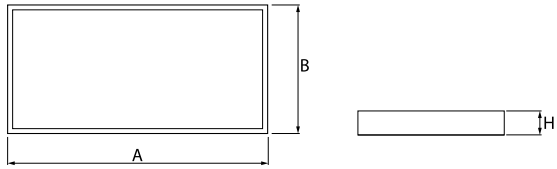

Product information

Category	Surface mounted luminaires
Family	RUBIN LOOK LED
Name	RUBIN LOOK LED 2600 PLX E 34 840 / 595X320MM
Index	19.4360.4221.34
EAN	5901867441263

Light and electrical data

Light source	LED
Luminous flux LED [lm]	2617
LED power [W]	13,3
Luminaire luminous flux [lm]	1911
Power of luminaire [W]	14,4
Luminaire's light efficiency [lm/W]	132,7
Color of the light [K]	4000
CRI	>80
SDCM (LED sources)	3
Beam angle [°]	(C0-C180) / (C90-C270) - 102,8° / 102,8°
Photobiological risk class (IEC/EN 62471)	RG0
Protection against electric shock	I
Protection degree	IP40
Voltage	220..240 V, 50..60 Hz
Lifetime of LED sources [h]	100000 (1) / 147000 (2)
Lx/By	L80/B10 (1) / L70/B50 (2)
Operating temperature range [°C]	5 ÷ 30
Driver	standard on/off (E)
Power factor cos φ	>0,95
Circuit load capacity	46 (B10), 74 (B16), 72 (C10), 115 (C16)

Mechanical data

Assembly	surface mounted on ceiling
Material	steel sheet
Color	RAL 9016 (white)
Diffuser	PLX (PMMA opal)
Impact resistant	IK04
Weight [kg]	2,32
Dimensions [mm]	595 x 320 x 55

A graph of light