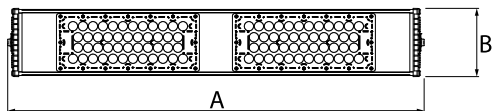

## Description

Industrial luminaire mounted on poles, directly mounted to ceiling construction or surface mounted on slings. Rectangular body made of specially designed aluminium profile with slimmed and lighter construction compared to standard Atena Line LED. Upper surface of luminaire smooth, without radiator. Cast aluminium sides specially designed for the luminaire construction. Only one RAL 9005 (black) color available. Light sources protected by a dedicated lens. The construction of the luminaire has a high degree of protection against dust and water - IP65. Possibility to choose optics with different light distribution. Product recommended for production halls, warehouses, heavy industry, sports facilities.

## Product information

Category	<b>Industrial luminaires</b>
Family	<b>ATENA LINE V3 LED</b>
Name	<b>ATENA LINE V3 LED 22000 OPTICS-ASY E IP65 04 840</b>
Index	<b>19.4215.2121.04</b>

## Light and electrical data

Light source	<b>LED</b>
Luminous flux LED [lm]	<b>23102</b>
LED power [W]	<b>111,4</b>
Luminaire luminous flux [lm]	<b>20353</b>
Power of luminaire [W]	<b>122,6</b>
Luminaire's light efficiency [lm/W]	<b>166</b>
Color of the light [K]	<b>4000</b>
CRI	<b>&gt;80</b>
SDCM (LED sources)	<b>3</b>
Beam angle [°]	<b>asymmetric light distribution - lmax=-28°</b>
Photobiological risk class (IEC/EN 62471)	<b>RG1</b>
Protection against electric shock	<b>I</b>
Protection degree	<b>IP65</b>
Voltage	<b>220..240 V, 50..60 Hz</b>
Lifetime of LED sources [h]	<b>102000</b>
Lx/By	<b>L80/B10</b>
Operating temperature range [°C]	<b>-25 ÷ 40</b>
Driver	<b>standard on/off (E)</b>
Power factor cos φ	<b>&gt;0,98</b>
Circuit load capacity	<b>14 (B10), 22 (B16), 14 (C10), 22 (C16)</b>

## Mechanical data

Assembly	mounted on poles; directly mounted to ceiling construction or surface mounted on slings
Material	aluminum
Color	RAL 9005 (black)
Diffuser	OPTICS (optical system based on lenses)
Impact resistant	IK08
Dimensions [mm]	1133 x 136 x 126