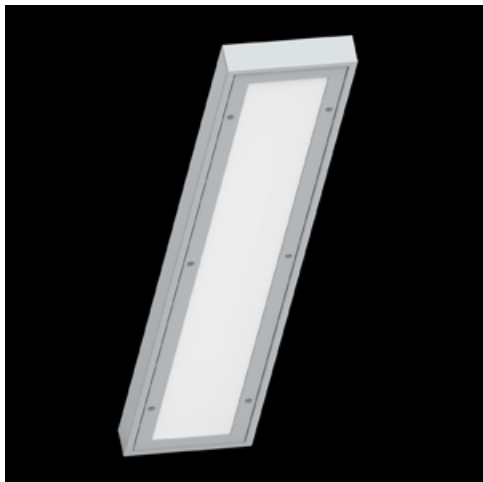

Product: RUBIN SPORT NEW LED 24000 PC-T MICRO-PRM IP44 STRONG EDD 34 840 / 1190X220MM

Index: 19.4207.2223.34

Description

Surface mounted luminary dedicated for sports halls, gyms and schools. The body is made of powder-coated steel sheet. The luminaire is equipped with a PC and PMMA diffuser (with a microprismatic structure) with an additional stiffening mount, which does not require a protective grid.

Product information

Category	Industrial luminaires
Family	RUBIN SPORT NEW LED
Name	RUBIN SPORT NEW LED 24000 PC-T MICRO-PRM IP44 STRONG EDD 34 840 / 1190X220MM
Index	19.4207.2223.34
EAN	5902107260262

Light and electrical data

Mechanical data

Assembly	surface mounted on ceiling
Material	steel sheet
Color	RAL 9016 (white)
Diffuser	PC-T MICRO-PRM (transparent polycarbonate and micro-prismatic diffuser PMMA)
Impact resistant	IK10
Dimensions [mm]	1190 x 220 x 60