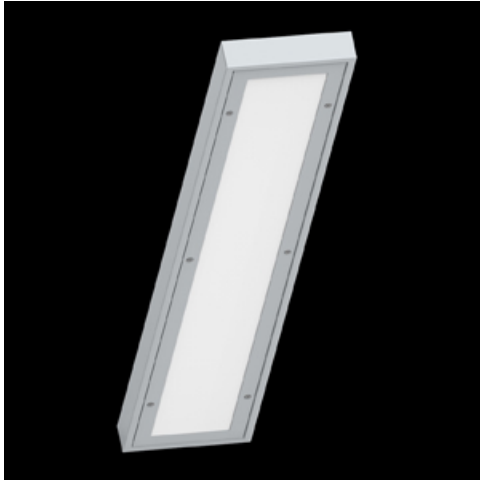

Product: RUBIN SPORT NEW LED 24000 PC-T MICRO-PRM IP44 STRONG EDD 34 840 / 1190X220MM

Index: 19.4207.2223.34

Description

Surface mounted luminary dedicated for sports halls, gyms and schools. The body is made of powder-coated steel sheet. The luminaire is equipped with a PC and PMMA diffuser (with a microprismatic structure) with an additional stiffening mount, which does not require a protective grid.

Product information

Category	Industrial luminaires
Family	RUBIN SPORT NEW LED
Name	RUBIN SPORT NEW LED 24000 PC-T MICRO-PRM IP44 STRONG EDD 34 840 / 1190X220MM
Index	19.4207.2223.34

Light and electrical data

Mechanical data

Assembly	surface mounted on ceiling
Material	steel sheet
Color	RAL 9016 (white)
Diffuser	PC-T MICRO-PRM (transparent polycarbonate and micro-prismatic diffuser PMMA)
Impact resistant	IK10
Dimensions [mm]	1190 x 220 x 60