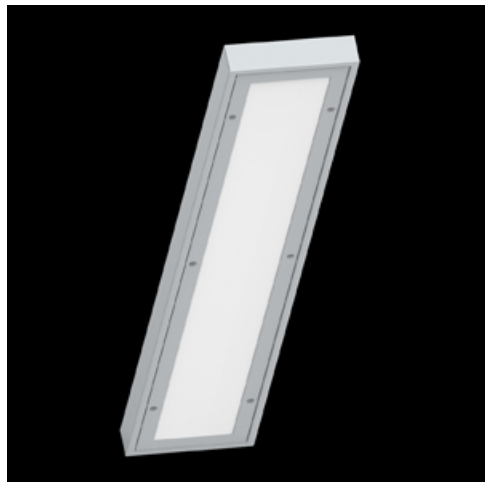

Product: RUBIN SPORT NEW LED 24000 PC-T MICRO-PRM IP44 STRONG EDD 34 840 / 1190X220MM

Index: 19.4207.2223.34

Description

Surface mounted luminary dedicated for sports halls, gyms and schools. The body is made of powder-coated steel sheet. The luminaire is equipped with a PC and PMMA diffuser (with a microprismatic structure) with an additional stiffening mount, which does not require a protective grid.

Product information

Category	Industrial luminaires
Family	RUBIN SPORT NEW LED
Name	RUBIN SPORT NEW LED 24000 PC-T MICRO-PRM IP44 STRONG EDD 34 840 / 1190X220MM
Index	19.4207.2223.34
EAN	5902107260262

Light and electrical data

Mechanical data

Assembly	surface mounted on ceiling
Material	steel sheet
Color	RAL 9016 (white)
Diffuser	PC-T MICRO-PRM (transparent polycarbonate and micro-prismatic diffuser PMMA)
Impact resistant	IK10
Dimensions [mm]	1190 x 220 x 60