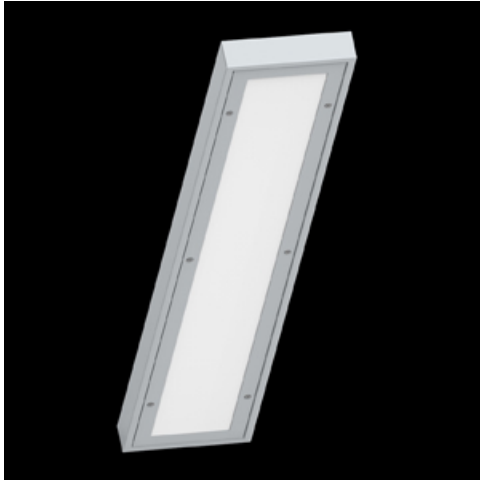

Product: RUBIN SPORT NEW LED 24000 PC-T MICRO-PRM IP44 STRONG EDD 34 840 / 1190X220

Index: 19.4207.2223.34

Description

Surface mounted luminary dedicated for sports halls, gyms and schools. The body is made of powder-coated steel sheet. The luminaire is equipped with a PC and PMMA diffuser (with a microprismatic structure) with an additional stiffening mount, which does not require a protective grid.

Product information

Category	Industrial luminaires
Family	RUBIN SPORT NEW LED
Name	RUBIN SPORT NEW LED 24000 PC-T MICRO-PRM IP44 STRONG EDD 34 840 / 1190X220
Index	19.4207.2223.34

Light and electrical data

Mechanical data

Assembly	surface mounted on ceiling
Material	steel sheet
Color	RAL 9016 (white)
Diffuser	PC-T MICRO-PRM (transparent polycarbonate and micro-prismatic diffuser PMMA)
Impact resistant	IK10
Dimensions [mm]	1190 x 220 x 60