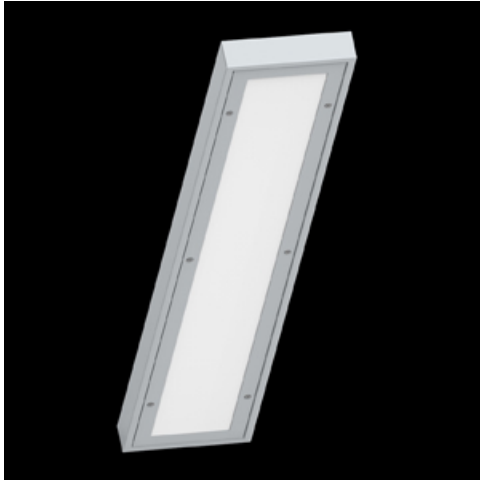

Product: RUBIN SPORT NEW LED 24000 PC-T MICRO-PRM IP44 STRONG E 34 840 / 1190X220

Index: 19.4207.2221.34

Description

Surface mounted luminary dedicated for sports halls, gyms and schools. The body is made of powder-coated steel sheet. The luminaire is equipped with a PC and PMMA diffuser (with a microprismatic structure) with an additional stiffening mount, which does not require a protective grid.

Product information

Category	Industrial luminaires
Family	RUBIN SPORT NEW LED
Name	RUBIN SPORT NEW LED 24000 PC-T MICRO-PRM IP44 STRONG E 34 840 / 1190X220
Index	19.4207.2221.34

Light and electrical data

Mechanical data

Assembly	surface mounted on ceiling
Material	steel sheet
Color	RAL 9016 (white)
Diffuser	PC-T MICRO-PRM (transparent polycarbonate and micro-prismatic diffuser PMMA)
Impact resistant	IK10
Dimensions [mm]	1190 x 220 x 60