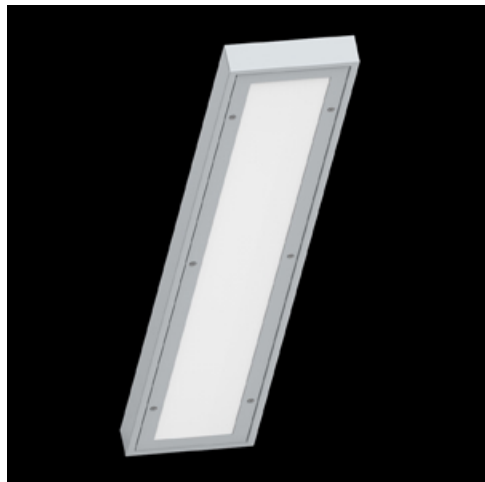

**Product:** RUBIN SPORT NEW LED 24000 PC-T MICRO-PRM IP44 STRONG E 34 840 / 1190X220MM

**Index:** 19.4207.2221.34

## Description

Surface mounted luminary dedicated for sports halls, gyms and schools. The body is made of powder-coated steel sheet. The luminaire is equipped with a PC and PMMA diffuser (with a microprismatic structure) with an additional stiffening mount, which does not require a protective grid.

## Product information

Category	Industrial luminaires
Family	RUBIN SPORT NEW LED
Name	RUBIN SPORT NEW LED 24000 PC-T MICRO-PRM IP44 STRONG E 34 840 / 1190X220MM
Index	19.4207.2221.34

## Mechanical data

Assembly	surface mounted on ceiling
Material	steel sheet
Color	RAL 9016 (white)
Diffuser	PC-T MICRO-PRM (transparent polycarbonate and micro-prismatic diffuser PMMA)
Impact resistant	IK10
Dimensions [mm]	1190 x 220 x 60