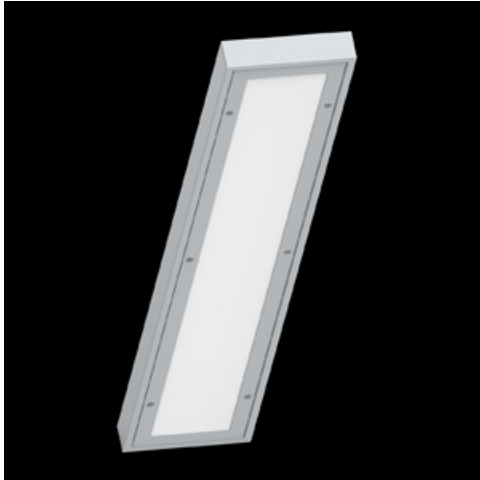

**Product:** RUBIN SPORT NEW LED 24000 PC-T MICRO-PRM IP44 STRONG E 34 840 / 1190X220

**Index:** 19.4207.2221.34

## Description

Surface mounted luminaire dedicated for sports halls, gyms and schools. The body is made of powder-coated steel sheet. The luminaire is equipped with a PC and PMMA diffuser (with a microprismatic structure) with an additional stiffening mount, which does not require a protective grid.

## Product information

Category	Industrial luminaires
Family	RUBIN SPORT NEW LED
Name	RUBIN SPORT NEW LED 24000 PC-T MICRO-PRM IP44 STRONG E 34 840 / 1190X220
Index	19.4207.2221.34

## Mechanical data

Assembly	surface mounted on ceiling
Material	steel sheet
Color	RAL 9016 (white)
Diffuser	PC-T MICRO-PRM (transparent polycarbonate and micro-prismatic diffuser PMMA)
Impact resistant	IK10
Dimensions [mm]	1190 x 220 x 60