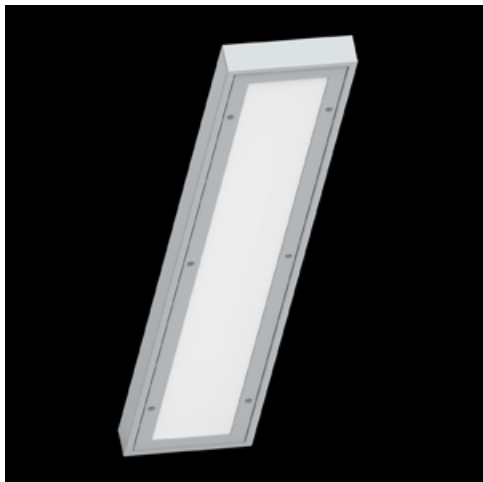

Product: RUBIN SPORT NEW LED 24000 PC-T MICRO-PRM IP44 STRONG E 34 840 / 1190X220MM

Index: 19.4207.2221.34

Description

Surface mounted luminary dedicated for sports halls, gyms and schools. The body is made of powder-coated steel sheet. The luminaire is equipped with a PC and PMMA diffuser (with a microprismatic structure) with an additional stiffening mount, which does not require a protective grid.

Product information

Category	Industrial luminaires
Family	RUBIN SPORT NEW LED
Name	RUBIN SPORT NEW LED 24000 PC-T MICRO-PRM IP44 STRONG E 34 840 / 1190X220MM
Index	19.4207.2221.34
EAN	5902107260248

Light and electrical data

Mechanical data

Assembly	surface mounted on ceiling
Material	steel sheet
Color	RAL 9016 (white)
Diffuser	PC-T MICRO-PRM (transparent polycarbonate and micro-prismatic diffuser PMMA)
Impact resistant	IK10
Dimensions [mm]	1190 x 220 x 60