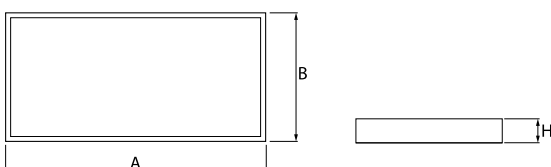

## Light and electrical data

Light source	LED
Luminous flux LED [lm]	26094
LED power [W]	123,6
Luminaire luminous flux [lm]	17998,1
Power of luminaire [W]	138,4
Luminaire's light efficiency [lm/W]	130
Color of the light [K]	4000
CRI	>80
SDCM (LED sources)	3
Beam angle [°]	(C0-C180) / (C90-C270) - 90,2° / 99,6°
Protection against electric shock	I
Protection degree	IP44
Voltage	220..240 V, 50..60 Hz
Lifetime of LED sources [h]	100000 (1) / 147000 (2)
Lx/By	L80/B10 (1) / L70/B50 (2)
Operating temperature range [°C]	5 ÷ 30
Driver	standard on/off (E)
Power factor cos φ	>0,95
Circuit load capacity	7 (B10), 11 (B16), 7 (C10), 11 (C16)

## Mechanical data

Assembly	surface mounted on ceiling
Material	steel sheet
Color	RAL 9016 (white)
Diffuser	PC-T MICRO-PRM (transparent polycarbonate and micro-prismatic diffuser PMMA)
Impact resistant	IK10
Dimensions [mm]	1190 x 220 x 60