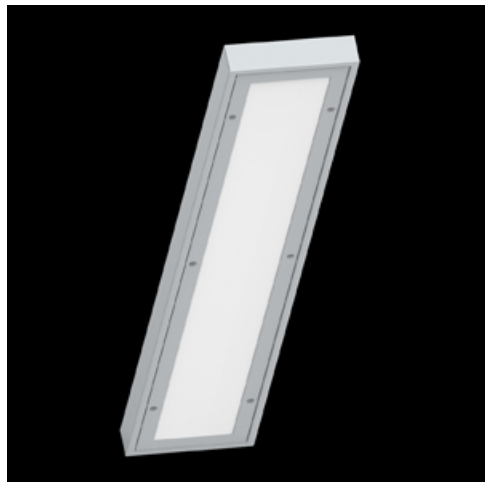

Product: RUBIN SPORT NEW LED 24000 PC-T MICRO-PRM IP44 STRONG E 34 840 / 1190X220MM

Index: 19.4207.2221.34

Description

Surface mounted luminary dedicated for sports halls, gyms and schools. The body is made of powder-coated steel sheet. The luminaire is equipped with a PC and PMMA diffuser (with a microprismatic structure) with an additional stiffening mount, which does not require a protective grid.

Product information

Category	Industrial luminaires
Family	RUBIN SPORT NEW LED
Name	RUBIN SPORT NEW LED 24000 PC-T MICRO-PRM IP44 STRONG E 34 840 / 1190X220MM
Index	19.4207.2221.34
EAN	5902107260248

Light and electrical data

Mechanical data

Assembly	surface mounted on ceiling
Material	steel sheet
Color	RAL 9016 (white)
Diffuser	PC-T MICRO-PRM (transparent polycarbonate and micro-prismatic diffuser PMMA)
Impact resistant	IK10
Dimensions [mm]	1190 x 220 x 60