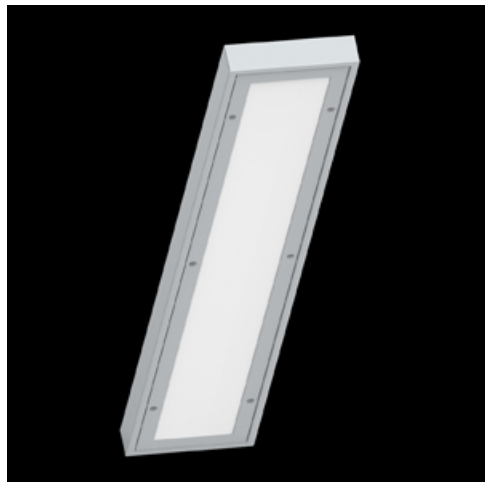

Product: RUBIN SPORT NEW LED 24000 PC-T MICRO-PRM IP44 STRONG EDD 34 830 / 1190X220MM

Index: 19.4207.2213.34

Description

Surface mounted luminary dedicated for sports halls, gyms and schools. The body is made of powder-coated steel sheet. The luminaire is equipped with a PC and PMMA diffuser (with a microprismatic structure) with an additional stiffening mount, which does not require a protective grid.

Product information

Category	Industrial luminaires
Family	RUBIN SPORT NEW LED
Name	RUBIN SPORT NEW LED 24000 PC-T MICRO-PRM IP44 STRONG EDD 34 830 / 1190X220MM
Index	19.4207.2213.34
EAN	5902107260279

Light and electrical data

Mechanical data

Assembly	surface mounted on ceiling
Material	steel sheet
Color	RAL 9016 (white)
Diffuser	PC-T MICRO-PRM (transparent polycarbonate and micro-prismatic diffuser PMMA)
Impact resistant	IK10
Dimensions [mm]	1190 x 220 x 60