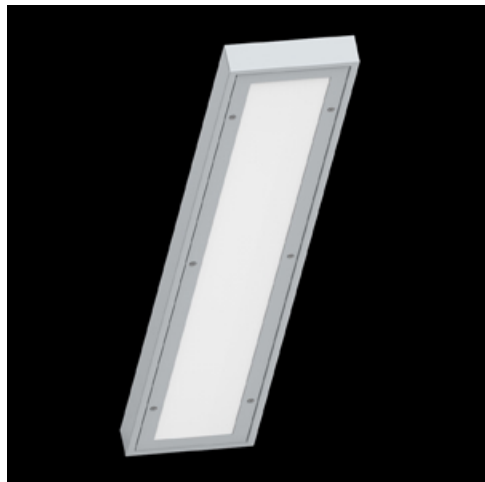

Product: RUBIN SPORT NEW LED 24000 PC-T MICRO-PRM IP44 STRONG EDD 34 830 / 1190X220

Index: 19.4207.2213.34

Description

Surface mounted luminary dedicated for sports halls, gyms and schools. The body is made of powder-coated steel sheet. The luminaire is equipped with a PC and PMMA diffuser (with a microprismatic structure) with an additional stiffening mount, which does not require a protective grid.

Product information

Category	Industrial luminaires
Family	RUBIN SPORT NEW LED
Name	RUBIN SPORT NEW LED 24000 PC-T MICRO-PRM IP44 STRONG EDD 34 830 / 1190X220
Index	19.4207.2213.34

Light and electrical data

Mechanical data

Assembly	surface mounted on ceiling
Material	steel sheet
Color	RAL 9016 (white)
Diffuser	PC-T MICRO-PRM (transparent polycarbonate and micro-prismatic diffuser PMMA)
Impact resistant	IK10
Dimensions [mm]	1190 x 220 x 60