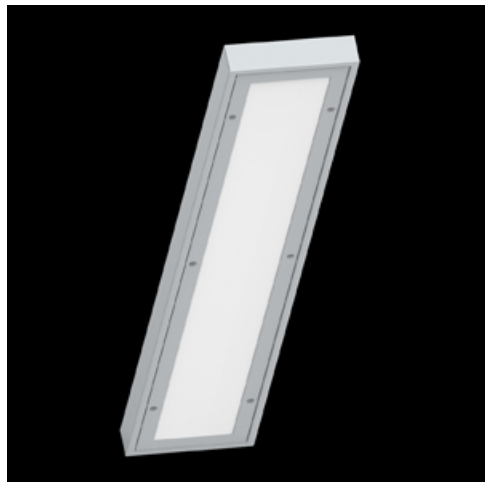

Product: RUBIN SPORT NEW LED 24000 PC-T MICRO-PRM IP44 STRONG E 34 830 / 1190X220MM

Index: 19.4207.2211.34

Description

Surface mounted luminary dedicated for sports halls, gyms and schools. The body is made of powder-coated steel sheet. The luminaire is equipped with a PC and PMMA diffuser (with a microprismatic structure) with an additional stiffening mount, which does not require a protective grid.

Product information

Category	Industrial luminaires
Family	RUBIN SPORT NEW LED
Name	RUBIN SPORT NEW LED 24000 PC-T MICRO-PRM IP44 STRONG E 34 830 / 1190X220MM
Index	19.4207.2211.34
EAN	5902107260255

Light and electrical data

Mechanical data

Assembly	surface mounted on ceiling
Material	steel sheet
Color	RAL 9016 (white)
Diffuser	PC-T MICRO-PRM (transparent polycarbonate and micro-prismatic diffuser PMMA)
Impact resistant	IK10
Dimensions [mm]	1190 x 220 x 60