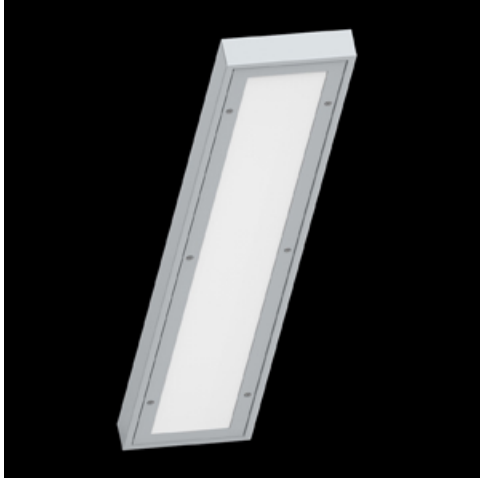

Product: RUBIN SPORT NEW LED 24000 PC-T MICRO-PRM IP44 STRONG E 34 830 / 1190X220

Index: 19.4207.2211.34

Description

Surface mounted luminary dedicated for sports halls, gyms and schools. The body is made of powder-coated steel sheet. The luminaire is equipped with a PC and PMMA diffuser (with a microprismatic structure) with an additional stiffening mount, which does not require a protective grid.

Product information

Category	Industrial luminaires
Family	RUBIN SPORT NEW LED
Name	RUBIN SPORT NEW LED 24000 PC-T MICRO-PRM IP44 STRONG E 34 830 / 1190X220
Index	19.4207.2211.34

Light and electrical data

Mechanical data

Assembly	surface mounted on ceiling
Material	steel sheet
Color	RAL 9016 (white)
Diffuser	PC-T MICRO-PRM (transparent polycarbonate and micro-prismatic diffuser PMMA)
Impact resistant	IK10
Dimensions [mm]	1190 x 220 x 60