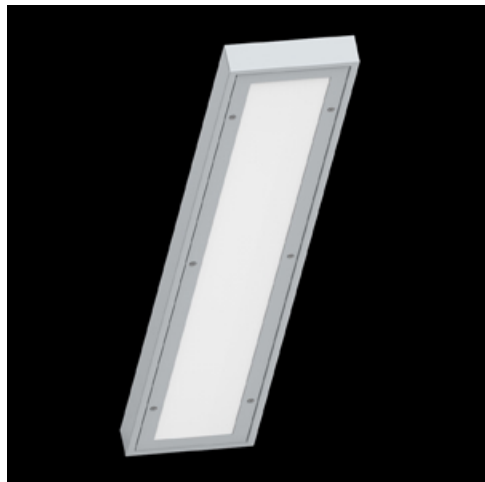

Product: RUBIN SPORT NEW LED 24000 PC-T MICRO-PRM IP44 STRONG E 34 830 / 1190X220MM

Index: 19.4207.2211.34

Description

Surface mounted luminary dedicated for sports halls, gyms and schools. The body is made of powder-coated steel sheet. The luminaire is equipped with a PC and PMMA diffuser (with a microprismatic structure) with an additional stiffening mount, which does not require a protective grid.

Product information

Category	Industrial luminaires
Family	RUBIN SPORT NEW LED
Name	RUBIN SPORT NEW LED 24000 PC-T MICRO-PRM IP44 STRONG E 34 830 / 1190X220MM
Index	19.4207.2211.34

Light and electrical data

Mechanical data

Assembly	surface mounted on ceiling
Material	steel sheet
Color	RAL 9016 (white)
Diffuser	PC-T MICRO-PRM (transparent polycarbonate and micro-prismatic diffuser PMMA)
Impact resistant	IK10
Dimensions [mm]	1190 x 220 x 60