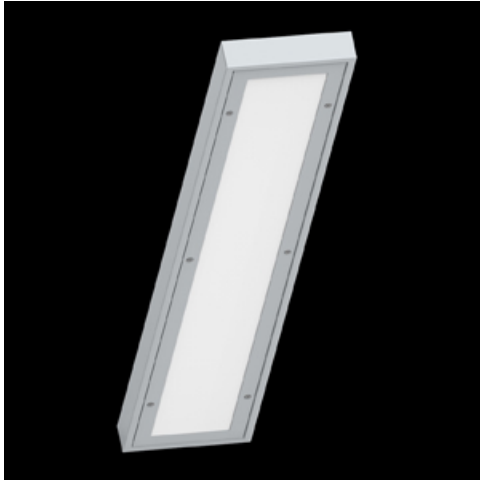

Product: RUBIN SPORT NEW LED 24000 PC-T MICRO-PRM IP44 STRONG E 34 830 / 1190X220MM

Index: 19.4207.2211.34

Description

Surface mounted luminary dedicated for sports halls, gyms and schools. The body is made of powder-coated steel sheet. The luminaire is equipped with a PC and PMMA diffuser (with a microprismatic structure) with an additional stiffening mount, which does not require a protective grid.

Product information

Category	Industrial luminaires
Family	RUBIN SPORT NEW LED
Name	RUBIN SPORT NEW LED 24000 PC-T MICRO-PRM IP44 STRONG E 34 830 / 1190X220MM
Index	19.4207.2211.34

Light and electrical data

Light source	LED
Luminous flux LED [lm]	24792
LED power [W]	123,6
Luminaire luminous flux [lm]	17100,1
Power of luminaire [W]	138,4
Luminaire's light efficiency [lm/W]	123,6
Color of the light [K]	3000
CRI	>80
SDCM (LED sources)	3
Beam angle [°]	(C0-C180) / (C90-C270) - 90,2° / 99,6°
Protection against electric shock	I
Protection degree	IP44
Voltage	220..240 V, 50..60 Hz
Lifetime of LED sources [h]	100000 (1) / 147000 (2)
Lx/By	L80/B10 (1) / L70/B50 (2)
Operating temperature range [°C]	5 ÷ 30
Driver	standard on/off (E)
Power factor cos φ	>0,95
Circuit load capacity	7 (B10), 11 (B16), 7 (C10), 11 (C16)

Mechanical data

Assembly	surface mounted on ceiling
Material	steel sheet
Color	RAL 9016 (white)
Diffuser	PC-T MICRO-PRM (transparent polycarbonate and micro-prismatic diffuser PMMA)
Impact resistant	IK10
Dimensions [mm]	1190 x 220 x 60