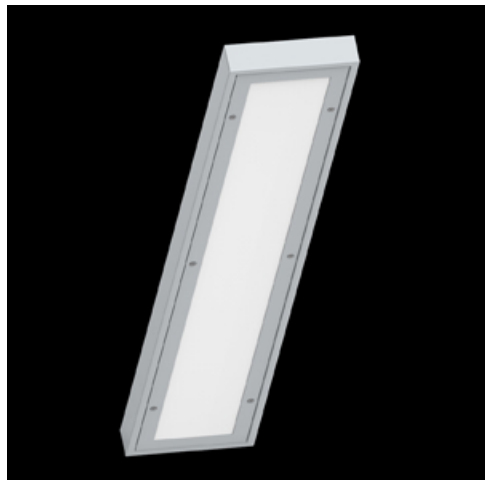

**Product:** RUBIN SPORT NEW LED 24000 PC-T MICRO-PRM IP44 STRONG E 34 830 / 1190X220MM

**Index:** 19.4207.2211.34

## Description

Surface mounted luminary dedicated for sports halls, gyms and schools. The body is made of powder-coated steel sheet. The luminaire is equipped with a PC and PMMA diffuser (with a microprismatic structure) with an additional stiffening mount, which does not require a protective grid.

**Mechanical data**

Assembly	surface mounted on ceiling
Material	steel sheet
Color	RAL 9016 (white)
Diffuser	PC-T MICRO-PRM (transparent polycarbonate and micro-prismatic diffuser PMMA)
Impact resistant	IK10
Dimensions [mm]	1190 x 220 x 60