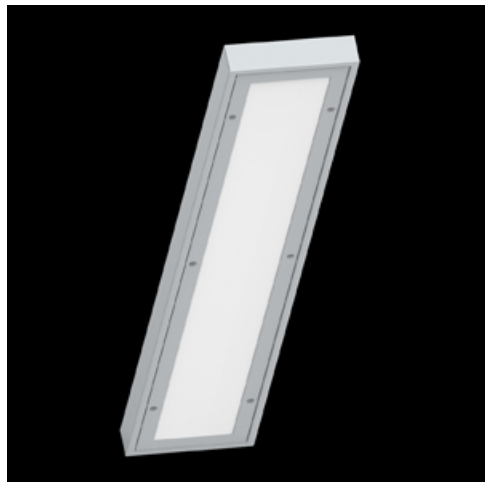

Product: RUBIN SPORT NEW LED 16000 PC-T MICRO-PRM IP44 STRONG EDD 34 840 / 1190X220MM

Index: 19.4207.1223.34

Description

Surface mounted luminary dedicated for sports halls, gyms and schools. The body is made of powder-coated steel sheet. The luminaire is equipped with a PC and PMMA diffuser (with a microprismatic structure) with an additional stiffening mount, which does not require a protective grid.

Product information

Category	Industrial luminaires
Family	RUBIN SPORT NEW LED
Name	RUBIN SPORT NEW LED 16000 PC-T MICRO-PRM IP44 STRONG EDD 34 840 / 1190X220MM
Index	19.4207.1223.34
EAN	5902107260231

Light and electrical data

Mechanical data

Assembly	surface mounted on ceiling
Material	steel sheet
Color	RAL 9016 (white)
Diffuser	PC-T MICRO-PRM (transparent polycarbonate and micro-prismatic diffuser PMMA)
Impact resistant	IK10
Weight [kg]	7,6
Dimensions [mm]	1190 x 220 x 60