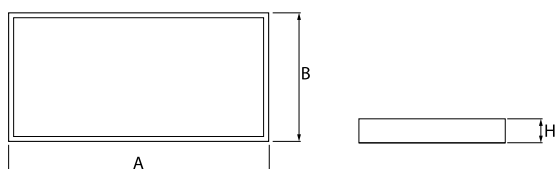

Light source	LED
Luminous flux LED [lm]	17396
LED power [W]	82,4
Luminaire luminous flux [lm]	11998,8
Power of luminaire [W]	92,3
Luminaire's light efficiency [lm/W]	130
Color of the light [K]	4000
CRI	>80
SDCM (LED sources)	3
Beam angle [°]	(C0-C180) / (C90-C270) - 90,2° / 99,6°
Protection against electric shock	I
Protection degree	IP44
Voltage	220..240 V, 50..60 Hz
Lifetime of LED sources [h]	100000 (1) / 147000 (2)
Lx/By	L80/B10 (1) / L70/B50 (2)
Operating temperature range [°C]	5 ÷ 30
Driver	DIM DALI (EDD)
Power factor cos φ	>0,95
Circuit load capacity	18 (B10), 32 (B16), 18 (C10), 32 (C16)

Mechanical data

Assembly	surface mounted on ceiling
Material	steel sheet
Color	RAL 9016 (white)
Diffuser	PC-T MICRO-PRM (transparent polycarbonate and micro-prismatic diffuser PMMA)
Impact resistant	IK10
Weight [kg]	7,6
Dimensions [mm]	1190 x 220 x 60