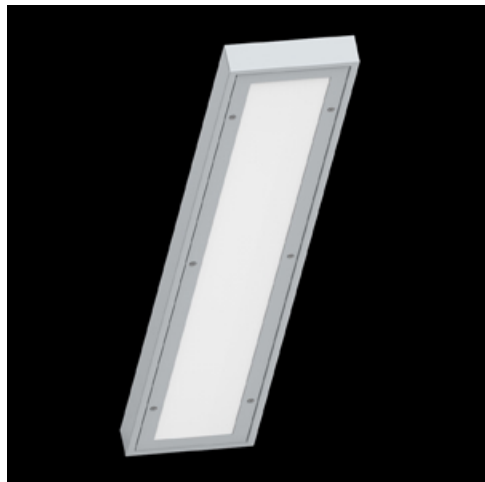

Product: RUBIN SPORT NEW LED 16000 PC-T MICRO-PRM IP44 STRONG EDD 34 840 / 1190X220MM

Index: 19.4207.1223.34

Description

Surface mounted luminaire dedicated for sports halls, gyms and schools. The body is made of powder-coated steel sheet. The luminaire is equipped with a PC and PMMA diffuser (with a microprismatic structure) with an additional stiffening mount, which does not require a protective grid.

Product information

Category	Industrial luminaires
Family	RUBIN SPORT NEW LED
Name	RUBIN SPORT NEW LED 16000 PC-T MICRO-PRM IP44 STRONG EDD 34 840 / 1190X220MM
Index	19.4207.1223.34

Light and electrical data

Mechanical data

Assembly	surface mounted on ceiling
Material	steel sheet
Color	RAL 9016 (white)
Diffuser	PC-T MICRO-PRM (transparent polycarbonate and micro-prismatic diffuser PMMA)
Impact resistant	IK10
Weight [kg]	7,6
Dimensions [mm]	1190 x 220 x 60