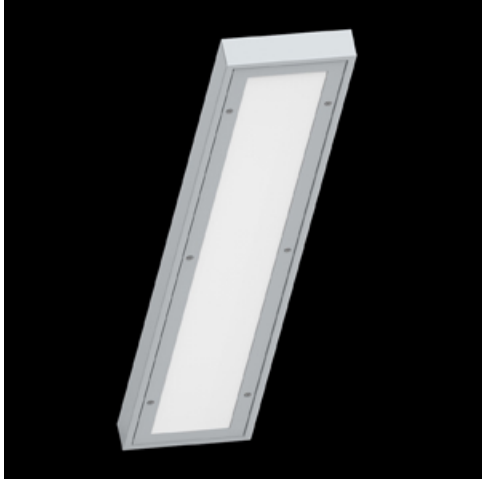

Product: RUBIN SPORT NEW LED 16000 PC-T MICRO-PRM IP44 STRONG EDD 34 840 / 1190X220

Index: 19.4207.1223.34

Description

Surface mounted luminaire dedicated for sports halls, gyms and schools. The body is made of powder-coated steel sheet. The luminaire is equipped with a PC and PMMA diffuser (with a microprismatic structure) with an additional stiffening mount, which does not require a protective grid.

Product information

Category	Industrial luminaires
Family	RUBIN SPORT NEW LED
Name	RUBIN SPORT NEW LED 16000 PC-T MICRO-PRM IP44 STRONG EDD 34 840 / 1190X220
Index	19.4207.1223.34

Light and electrical data

Mechanical data

Assembly	surface mounted on ceiling
Material	steel sheet
Color	RAL 9016 (white)
Diffuser	PC-T MICRO-PRM (transparent polycarbonate and micro-prismatic diffuser PMMA)
Impact resistant	IK10
Weight [kg]	7,6
Dimensions [mm]	1190 x 220 x 60