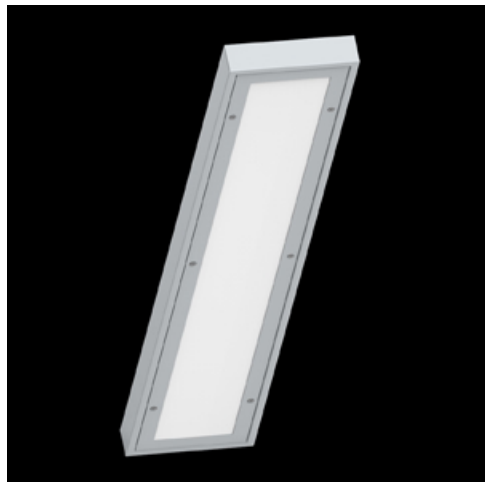

Product: RUBIN SPORT NEW LED 16000 PC-T MICRO-PRM IP44 STRONG E 34 840 / 1190X220MM

Index: 19.4207.1221.34

Description

Surface mounted luminaire dedicated for sports halls, gyms and schools. The body is made of powder-coated steel sheet. The luminaire is equipped with a PC and PMMA diffuser (with a microprismatic structure) with an additional stiffening mount, which does not require a protective grid.

Product information

Category	Industrial luminaires
Family	RUBIN SPORT NEW LED
Name	RUBIN SPORT NEW LED 16000 PC-T MICRO-PRM IP44 STRONG E 34 840 / 1190X220MM
Index	19.4207.1221.34

Light and electrical data

Mechanical data

Assembly	surface mounted on ceiling
Material	steel sheet
Color	RAL 9016 (white)
Diffuser	PC-T MICRO-PRM (transparent polycarbonate and micro-prismatic diffuser PMMA)
Impact resistant	IK10
Weight [kg]	7,6
Dimensions [mm]	1190 x 220 x 60