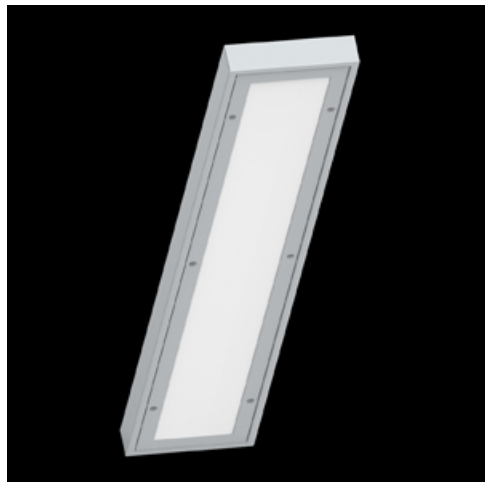

Product: RUBIN SPORT NEW LED 16000 PC-T MICRO-PRM IP44 STRONG E 34 840 / 1190X220MM

Index: 19.4207.1221.34

Description

Surface mounted luminary dedicated for sports halls, gyms and schools. The body is made of powder-coated steel sheet. The luminaire is equipped with a PC and PMMA diffuser (with a microprismatic structure) with an additional stiffening mount, which does not require a protective grid.

Product information

Category	Industrial luminaires
Family	RUBIN SPORT NEW LED
Name	RUBIN SPORT NEW LED 16000 PC-T MICRO-PRM IP44 STRONG E 34 840 / 1190X220MM
Index	19.4207.1221.34
EAN	5902107260200

Light and electrical data

Mechanical data

Assembly	surface mounted on ceiling
Material	steel sheet
Color	RAL 9016 (white)
Diffuser	PC-T MICRO-PRM (transparent polycarbonate and micro-prismatic diffuser PMMA)
Impact resistant	IK10
Weight [kg]	7,6
Dimensions [mm]	1190 x 220 x 60