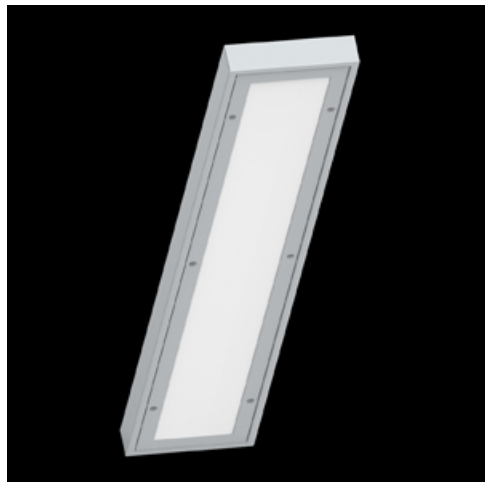

Product: RUBIN SPORT NEW LED 16000 PC-T MICRO-PRM IP44 STRONG EDD 34 830 / 1190X220MM

Index: 19.4207.1213.34

Description

Surface mounted luminary dedicated for sports halls, gyms and schools. The body is made of powder-coated steel sheet. The luminaire is equipped with a PC and PMMA diffuser (with a microprismatic structure) with an additional stiffening mount, which does not require a protective grid.

Product information

Category	Industrial luminaires
Family	RUBIN SPORT NEW LED
Name	RUBIN SPORT NEW LED 16000 PC-T MICRO-PRM IP44 STRONG EDD 34 830 / 1190X220MM
Index	19.4207.1213.34
EAN	5902107260224

Light and electrical data

Mechanical data

Assembly	surface mounted on ceiling
Material	steel sheet
Color	RAL 9016 (white)
Diffuser	PC-T MICRO-PRM (transparent polycarbonate and micro-prismatic diffuser PMMA)
Impact resistant	IK10
Dimensions [mm]	1190 x 220 x 60