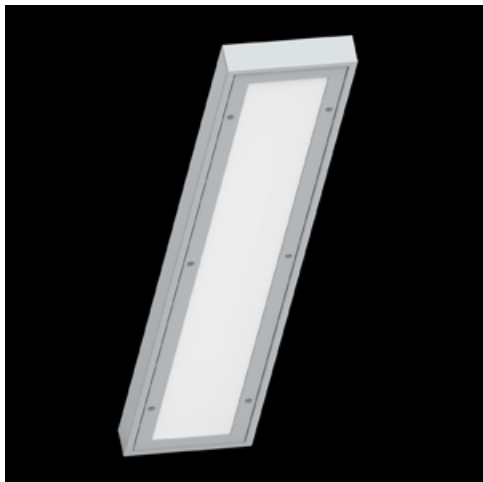

Product: RUBIN SPORT NEW LED 16000 PC-T MICRO-PRM IP44 STRONG E 34 830 / 1190X220MM

Index: 19.4207.1211.34

Description

Surface mounted luminary dedicated for sports halls, gyms and schools. The body is made of powder-coated steel sheet. The luminaire is equipped with a PC and PMMA diffuser (with a microprismatic structure) with an additional stiffening mount, which does not require a protective grid.

Product information

Category	Industrial luminaires
Family	RUBIN SPORT NEW LED
Name	RUBIN SPORT NEW LED 16000 PC-T MICRO-PRM IP44 STRONG E 34 830 / 1190X220MM
Index	19.4207.1211.34
EAN	5902107260217

Light and electrical data

Mechanical data

Assembly	surface mounted on ceiling
Material	steel sheet
Color	RAL 9016 (white)
Diffuser	PC-T MICRO-PRM (transparent polycarbonate and micro-prismatic diffuser PMMA)
Impact resistant	IK10
Weight [kg]	7,6
Dimensions [mm]	1190 x 220 x 60