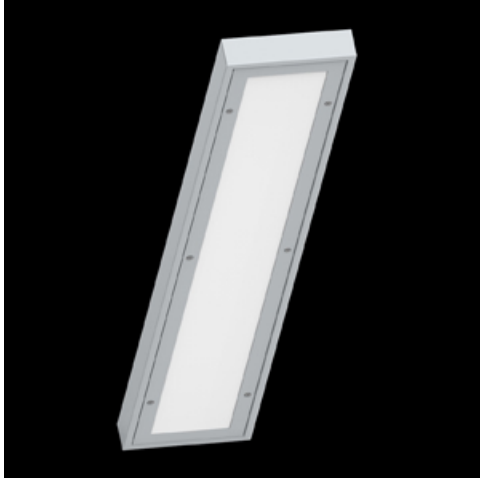

Product: RUBIN SPORT NEW LED 16000 PC-T MICRO-PRM IP44 STRONG E 34 830 / 1190X220

Index: 19.4207.1211.34

Description

Surface mounted luminary dedicated for sports halls, gyms and schools. The body is made of powder-coated steel sheet. The luminaire is equipped with a PC and PMMA diffuser (with a microprismatic structure) with an additional stiffening mount, which does not require a protective grid.

Product information

Category	Industrial luminaires
Family	RUBIN SPORT NEW LED
Name	RUBIN SPORT NEW LED 16000 PC-T MICRO-PRM IP44 STRONG E 34 830 / 1190X220
Index	19.4207.1211.34

Light and electrical data

Mechanical data

Assembly	surface mounted on ceiling
Material	steel sheet
Color	RAL 9016 (white)
Diffuser	PC-T MICRO-PRM (transparent polycarbonate and micro-prismatic diffuser PMMA)
Impact resistant	IK10
Weight [kg]	7,6
Dimensions [mm]	1190 x 220 x 60