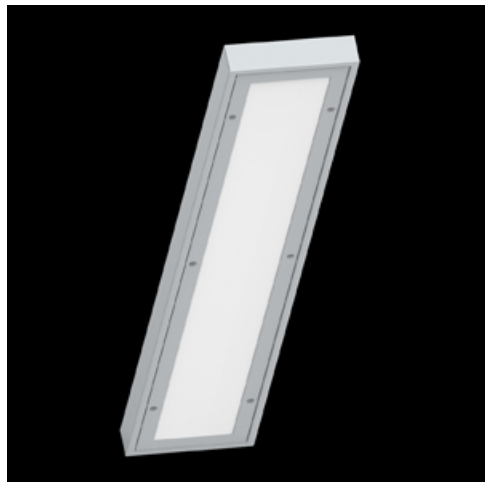

Product: RUBIN SPORT NEW LED 16000 PC-T MICRO-PRM IP44 STRONG E 34 830 / 1190X220MM

Index: 19.4207.1211.34

Description

Surface mounted luminary dedicated for sports halls, gyms and schools. The body is made of powder-coated steel sheet. The luminaire is equipped with a PC and PMMA diffuser (with a microprismatic structure) with an additional stiffening mount, which does not require a protective grid.

Product information

Category	Industrial luminaires
Family	RUBIN SPORT NEW LED
Name	RUBIN SPORT NEW LED 16000 PC-T MICRO-PRM IP44 STRONG E 34 830 / 1190X220MM
Index	19.4207.1211.34
EAN	5902107260217

Light and electrical data

Mechanical data

Assembly	surface mounted on ceiling
Material	steel sheet
Color	RAL 9016 (white)
Diffuser	PC-T MICRO-PRM (transparent polycarbonate and micro-prismatic diffuser PMMA)
Impact resistant	IK10
Weight [kg]	7,6
Dimensions [mm]	1190 x 220 x 60