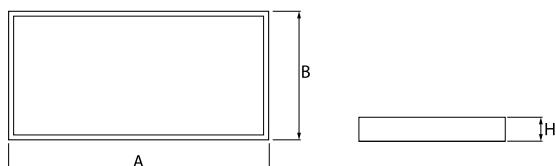

Product information

Category	Industrial luminaires
Family	RUBIN SPORT NEW LED
Name	RUBIN SPORT NEW LED 16000 PC STRONG E 34 840 / 1190X220
Index	19.4207.1121.34

Light and electrical data

Light source	LED
Luminous flux LED [lm]	17396
LED power [W]	82,4
Luminaire luminous flux [lm]	10424,4
Power of luminaire [W]	92,3
Luminaire's light efficiency [lm/W]	112,9
Color of the light [K]	4000
CRI	>80
SDCM (LED sources)	3
Beam angle [°]	(C0-C180) / (C90-C270) - 107,6° / 104,2°
Protection against electric shock	I
Protection degree	IP20
Voltage	220..240 V, 50..60 Hz
Lifetime of LED sources [h]	100000 (1) / 147000 (2)
Lx/By	L80/B10 (1) / L70/B50 (2)
Operating temperature range [°C]	5 ÷ 30
Driver	standard on/off (E)
Power factor cos φ	>0,95
Circuit load capacity	14 (B10), 22 (B16), 14 (C10), 22 (C16)

Mechanical data

Assembly	surface mounted on ceiling
Material	steel sheet
Color	RAL 9016 (white)
Diffuser	PC (opallescent polycarbonate)
Impact resistant	IK10
Weight [kg]	7,1
Dimensions [mm]	1190 x 220 x 60