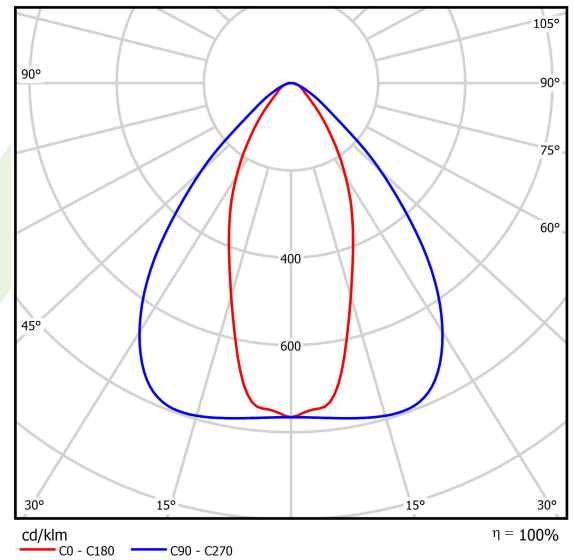

Product information

Category	Industrial luminaires
Family	AGALINE LED 3R
Name	AGALINE LED 3R 18000 OPTICS-2 E 34 IP65 850 / L-1550MM
Index	19.4200.3261.34

Light and electrical data

Light source	LED
Luminous flux LED [lm]	20010
LED power [W]	108
Luminaire luminous flux [lm]	19009,5
Power of luminaire [W]	121
Luminaire's light efficiency [lm/W]	157,1
Color of the light [K]	5000
CRI	>80
SDCM (LED sources)	3
Beam angle [°]	(C0-C180) / (C90-C270) - 43,6° / 83,2°
Photobiological risk class (IEC/EN 62471)	RG0
Protection against electric shock	I
Protection degree	IP65
Voltage	220..240 V, 50..60 Hz
Lifetime of LED sources [h]	90000
Lx/By	L80B10
Operating temperature range [°C]	-25 ÷ 35
Driver	standard on/off (E)
Power factor cos φ	>0,95
Circuit load capacity	14 (B10), 22 (B16), 14 (C10), 22 (C16)

Mechanical data

Assembly	surface mounted on slings
Material	steel sheet
Color	RAL 9016 (white)
Diffuser	OPTICS (optical system based on lenses)
Impact resistant	IK04
Dimensions [mm]	1550 x 95 x 68

A graph of light