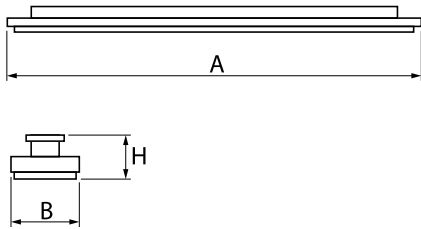

Product information

Category	Industrial luminaires
Family	AGALINE LED 3R
Name	AGALINE LED 3R 18000 OPTICS-2 E 34 IP65 850 / L-1550MM
Index	19.4200.3261.34

Light and electrical data

Light source	LED
Luminous flux LED [lm]	20010
LED power [W]	108
Luminaire luminous flux [lm]	19009,5
Power of luminaire [W]	121
Luminaire's light efficiency [lm/W]	157,1
Color of the light [K]	5000
CRI	>80
SDCM (LED sources)	3
Beam angle [°]	(C0-C180) / (C90-C270) - 43,6° / 83,2°
Photobiological risk class (IEC/EN 62471)	RG0
Protection against electric shock	I
Protection degree	IP65
Voltage	220..240 V, 50..60 Hz
Lifetime of LED sources [h]	90000
Lx/By	L80B10
Operating temperature range [°C]	-25 ÷ 35
Driver	standard on/off (E)
Power factor cos φ	>0,95
Circuit load capacity	14 (B10), 22 (B16), 14 (C10), 22 (C16)

Mechanical data

Assembly	surface mounted on slings
Material	steel sheet
Color	RAL 9016 (white)
Diffuser	OPTICS (optical system based on lenses)
Impact resistant	IK04
Dimensions [mm]	1550 x 95 x 68

A graph of light