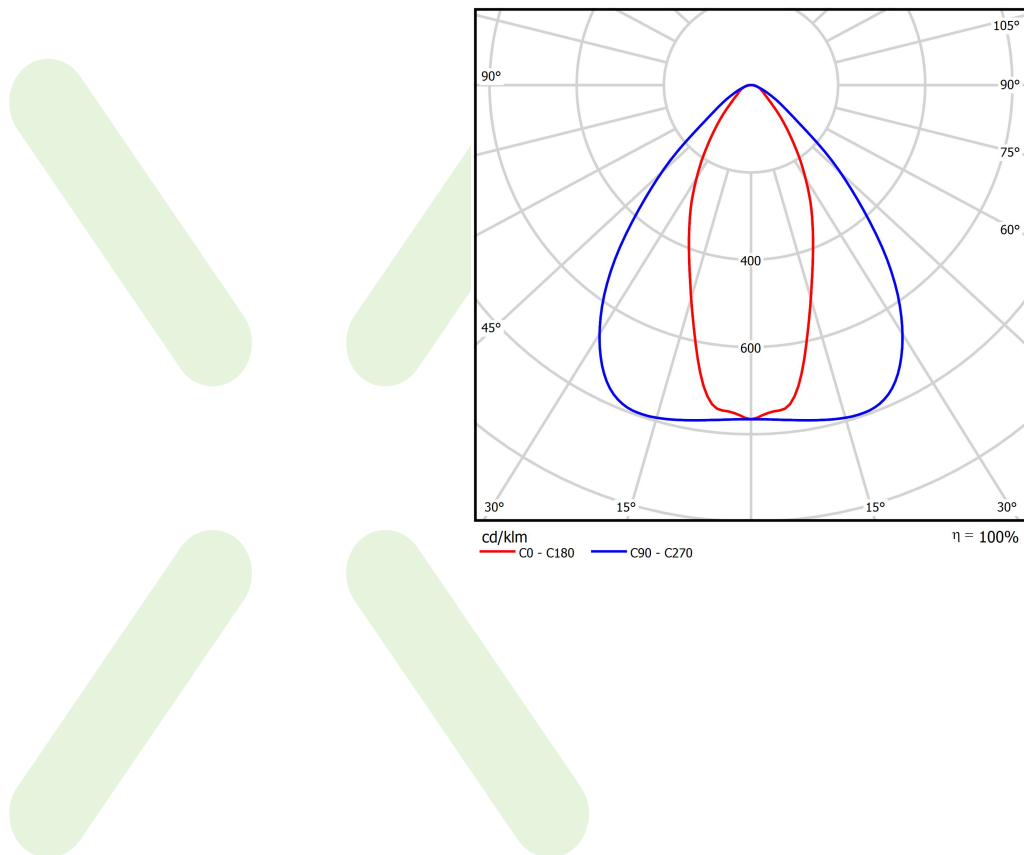

Product: AGALINE LED 3R 18000 OPTICS-2 E 34 IP65 840 / L-1550MM

Index: 19.4200.3221.34

Description

Agaline 3R is a single linear luminaire designed for mounting on slings. The body is made of white powder-coated steel sheet. Optical system based on lenses providing different light distribution. High level of protection against penetration of dust and water - IP65. Agaline is an excellent solution for lighting industrial facilities and warehouses, but also finds application in offices, supermarkets and shops.

Product information

Category	Industrial luminaires
Family	AGALINE LED 3R
Name	AGALINE LED 3R 18000 OPTICS-2 E 34 IP65 840 / L-1550MM
Index	19.4200.3221.34
EAN	5902107233440

Light and electrical data

Light source	LED
Luminous flux LED [lm]	20010
LED power [W]	108
Luminaire luminous flux [lm]	19009,5
Power of luminaire [W]	121
Luminaire's light efficiency [lm/W]	157,1
Color of the light [K]	4000
CRI	>80
SDCM (LED sources)	3
Beam angle [°]	(C0-C180) / (C90-C270) - 43,6° / 83,2°
Photobiological risk class (IEC/EN 62471)	RG0
Protection against electric shock	I
Protection degree	IP65
Voltage	220..240 V, 50..60 Hz
Lifetime of LED sources [h]	90000
Lx/By	L80B10
Operating temperature range [°C]	-25 ÷ 35
Driver	standard on/off (E)
Power factor cos φ	>0,95
Circuit load capacity	14 (B10), 22 (B16), 14 (C10), 22 (C16)

Mechanical data

Assembly	surface mounted on slings
Material	steel sheet
Color	RAL 9016 (white)
Diffuser	OPTICS (optical system based on lenses)
Impact resistant	IK04
Dimensions [mm]	1550 x 95 x 68

A graph of light