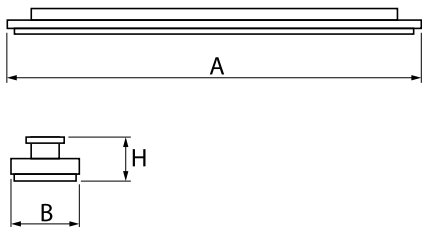

Product information

Category	Industrial luminaires
Family	AGALINE LED 3R
Name	AGALINE LED 3R 18000 OPTICS-2 E 34 IP65 840 / L-1550MM
Index	19.4200.3221.34
EAN	5902107233440

Light and electrical data

Light source	LED
Luminous flux LED [lm]	20010
LED power [W]	108
Luminaire luminous flux [lm]	19009,5
Power of luminaire [W]	121
Luminaire's light efficiency [lm/W]	157,1
Color of the light [K]	4000
CRI	>80
SDCM (LED sources)	3
Beam angle [°]	(C0-C180) / (C90-C270) - 43,6° / 83,2°
Photobiological risk class (IEC/EN 62471)	RG0
Protection against electric shock	I
Protection degree	IP65
Voltage	220..240 V, 50..60 Hz
Lifetime of LED sources [h]	90000
Lx/By	L80B10
Operating temperature range [°C]	-25 ÷ 35
Driver	standard on/off (E)
Power factor cos φ	>0,95
Circuit load capacity	14 (B10), 22 (B16), 14 (C10), 22 (C16)

Mechanical data

Assembly	surface mounted on slings
Material	steel sheet
Color	RAL 9016 (white)
Diffuser	OPTICS (optical system based on lenses)
Impact resistant	IK04
Dimensions [mm]	1550 x 95 x 68

A graph of light