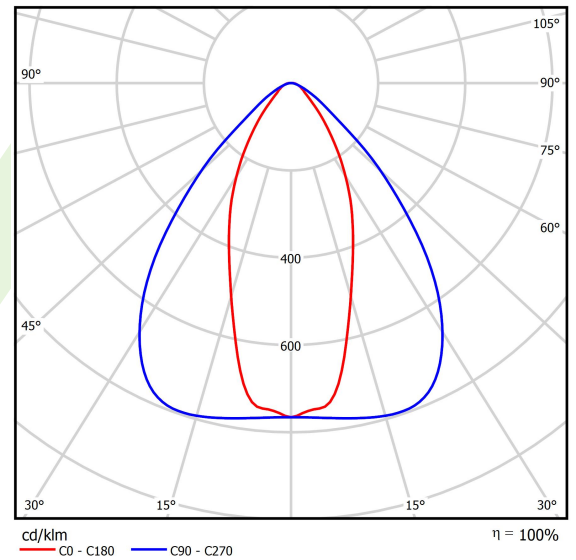

Product information

Category	Industrial luminaires
Family	AGALINE LED 3R
Name	AGALINE LED 3R 18000 OPTICS-2 E 34 IP65 840 / L-1550MM
Index	19.4200.3221.34

Light and electrical data

Light source	LED
Luminous flux LED [lm]	20010
LED power [W]	108
Luminaire luminous flux [lm]	19009,5
Power of luminaire [W]	121
Luminaire's light efficiency [lm/W]	157,1
Color of the light [K]	4000
CRI	>80
SDCM (LED sources)	3
Beam angle [°]	(C0-C180) / (C90-C270) - 43,6° / 83,2°
Photobiological risk class (IEC/EN 62471)	RG0
Protection against electric shock	I
Protection degree	IP65
Voltage	220..240 V, 50..60 Hz
Lifetime of LED sources [h]	90000
Lx/By	L80B10
Operating temperature range [°C]	-25 ÷ 35
Driver	standard on/off (E)
Power factor cos φ	>0,95
Circuit load capacity	14 (B10), 22 (B16), 14 (C10), 22 (C16)

Mechanical data

Assembly	surface mounted on slings
Material	steel sheet
Color	RAL 9016 (white)
Diffuser	OPTICS (optical system based on lenses)
Impact resistant	IK04
Dimensions [mm]	1550 x 95 x 68

A graph of light