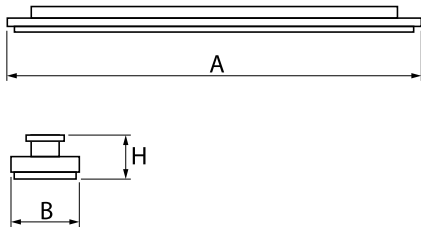

Product information

Category	Industrial luminaires
Family	AGALINE LED 3R
Name	AGALINE LED 3R 18000 OPTICS-1 E 34 IP65 850 / L-1550MM
Index	19.4200.3161.34

Light and electrical data

Light source	LED
Luminous flux LED [lm]	20010
LED power [W]	108
Luminaire luminous flux [lm]	19009,5
Power of luminaire [W]	121
Luminaire's light efficiency [lm/W]	157,1
Color of the light [K]	5000
CRI	>80
SDCM (LED sources)	3
Beam angle [°]	(C0-C180) / (C90-C270) - 68,2° / 69,4°
Photobiological risk class (IEC/EN 62471)	RG0
Protection against electric shock	I
Protection degree	IP65
Voltage	220..240 V, 50..60 Hz
Lifetime of LED sources [h]	90000
Lx/By	L80B10
Operating temperature range [°C]	-25 ÷ 35
Driver	standard on/off (E)
Power factor cos φ	>0,95
Circuit load capacity	14 (B10), 22 (B16), 14 (C10), 22 (C16)

Mechanical data

Assembly	surface mounted on slings
Material	steel sheet
Color	RAL 9016 (white)
Diffuser	OPTICS (optical system based on lenses)
Impact resistant	IK04
Dimensions [mm]	1550 x 95 x 68

A graph of light