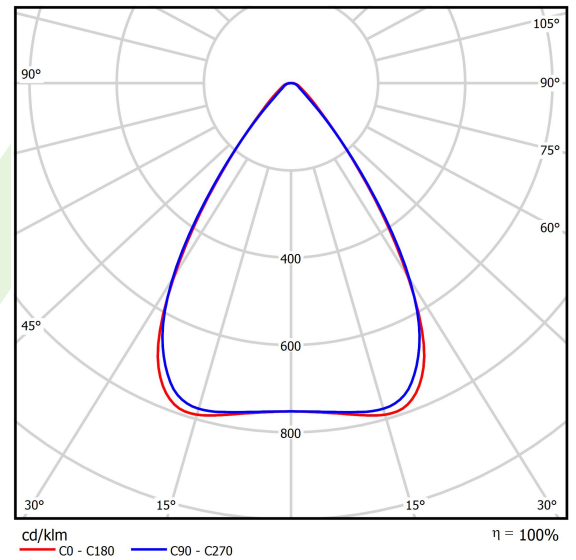

Product information

Category	Industrial luminaires
Family	AGALINE LED 3R
Name	AGALINE LED 3R 18000 OPTICS-1 E 34 IP65 850 / L-1550MM
Index	19.4200.3161.34

Light and electrical data

Light source	LED
Luminous flux LED [lm]	20010
LED power [W]	108
Luminaire luminous flux [lm]	19009,5
Power of luminaire [W]	121
Luminaire's light efficiency [lm/W]	157,1
Color of the light [K]	5000
CRI	>80
SDCM (LED sources)	3
Beam angle [°]	(C0-C180) / (C90-C270) - 68,2° / 69,4°
Photobiological risk class (IEC/EN 62471)	RG0
Protection against electric shock	I
Protection degree	IP65
Voltage	220..240 V, 50..60 Hz
Lifetime of LED sources [h]	90000
Lx/By	L80B10
Operating temperature range [°C]	-25 ÷ 35
Driver	standard on/off (E)
Power factor cos φ	>0,95
Circuit load capacity	14 (B10), 22 (B16), 14 (C10), 22 (C16)

Mechanical data

Assembly	surface mounted on slings
Material	steel sheet
Color	RAL 9016 (white)
Diffuser	OPTICS (optical system based on lenses)
Impact resistant	IK04
Dimensions [mm]	1550 x 95 x 68

A graph of light