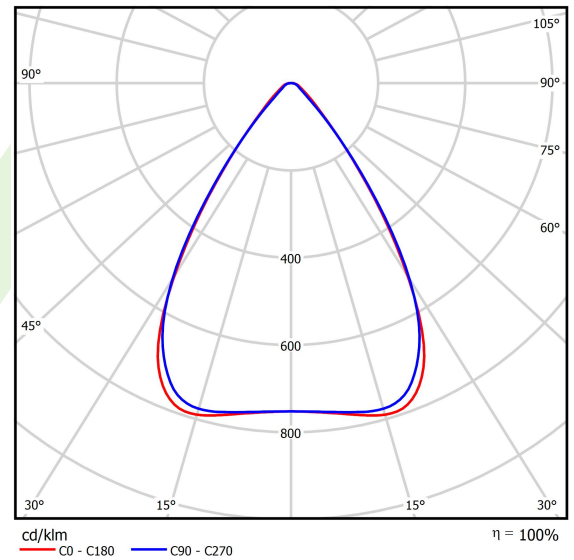

A graph of light