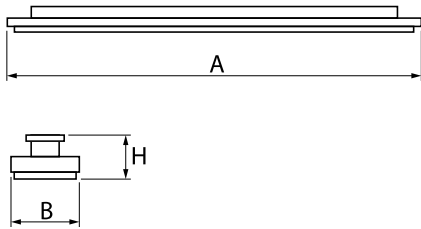

## Light and electrical data

Light source	LED
Luminous flux LED [lm]	20010
LED power [W]	108
Luminaire luminous flux [lm]	19009,5
Power of luminaire [W]	121
Luminaire's light efficiency [lm/W]	157,1
Color of the light [K]	4000
CRI	>80
SDCM (LED sources)	3
Beam angle [°]	(C0-C180) / (C90-C270) - 68,2° / 69,4°
Photobiological risk class (IEC/EN 62471)	RG0
Protection against electric shock	I
Protection degree	IP65
Voltage	220..240 V, 50..60 Hz
Lifetime of LED sources [h]	90000
Lx/By	L80B10
Operating temperature range [°C]	-25 ÷ 35
Driver	standard on/off (E)
Power factor cos φ	>0,95
Circuit load capacity	14 (B10), 22 (B16), 14 (C10), 22 (C16)

**Mechanical data**

Assembly	surface mounted on slings
Material	steel sheet
Color	RAL 9016 (white)
Diffuser	OPTICS (optical system based on lenses)
Impact resistant	IK04
Dimensions [mm]	1550 x 95 x 68

**A graph of light**