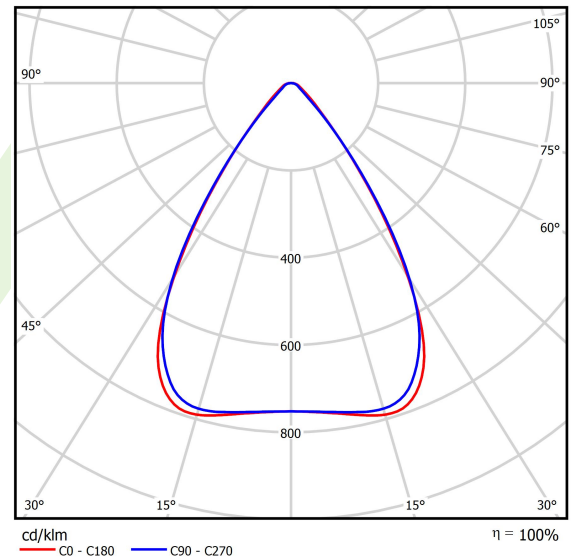

Product information

Category	Industrial luminaires
Family	AGALINE LED 3R
Name	AGALINE LED 3R 18000 OPTICS-1 E 34 IP65 840 / L-1550MM
Index	19.4200.3121.34

Light and electrical data

Light source	LED
Luminous flux LED [lm]	20010
LED power [W]	108
Luminaire luminous flux [lm]	19009,5
Power of luminaire [W]	121
Luminaire's light efficiency [lm/W]	157,1
Color of the light [K]	4000
CRI	>80
SDCM (LED sources)	3
Beam angle [°]	(C0-C180) / (C90-C270) - 68,2° / 69,4°
Photobiological risk class (IEC/EN 62471)	RG0
Protection against electric shock	I
Protection degree	IP65
Voltage	220..240 V, 50..60 Hz
Lifetime of LED sources [h]	90000
Lx/By	L80B10
Operating temperature range [°C]	-25 ÷ 35
Driver	standard on/off (E)
Power factor cos φ	>0,95
Circuit load capacity	14 (B10), 22 (B16), 14 (C10), 22 (C16)

Mechanical data

Assembly	surface mounted on slings
Material	steel sheet
Color	RAL 9016 (white)
Diffuser	OPTICS (optical system based on lenses)
Impact resistant	IK04
Dimensions [mm]	1550 x 95 x 68

A graph of light