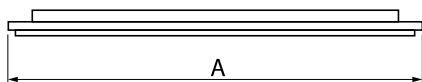

Product information

Category	Industrial luminaires
Family	AGALINE LED 3R
Name	AGALINE LED 3R 18000 OPTICS-1 EDD 34 IP65 830 / L-1550MM
Index	19.4200.3113.34

Light and electrical data

Light source	LED
Luminous flux LED [lm]	19070
LED power [W]	108
Luminaire luminous flux [lm]	18116,5
Power of luminaire [W]	121
Luminaire's light efficiency [lm/W]	149,7
Color of the light [K]	3000
CRI	>80
SDCM (LED sources)	3
Beam angle [°]	(C0-C180) / (C90-C270) - 68,2° / 69,4°
Photobiological risk class (IEC/EN 62471)	RG0
Protection against electric shock	I
Protection degree	IP65
Voltage	220..240 V, 50..60 Hz
Lifetime of LED sources [h]	90000
Lx/By	L80B10
Operating temperature range [°C]	-25 ÷ 35
Driver	DIM DALI (EDD)

Mechanical data

Assembly	surface mounted on slings
Material	steel sheet
Color	RAL 9016 (white)
Diffuser	OPTICS (optical system based on lenses)
Impact resistant	IK04
Dimensions [mm]	1550 x 95 x 68

Accessories