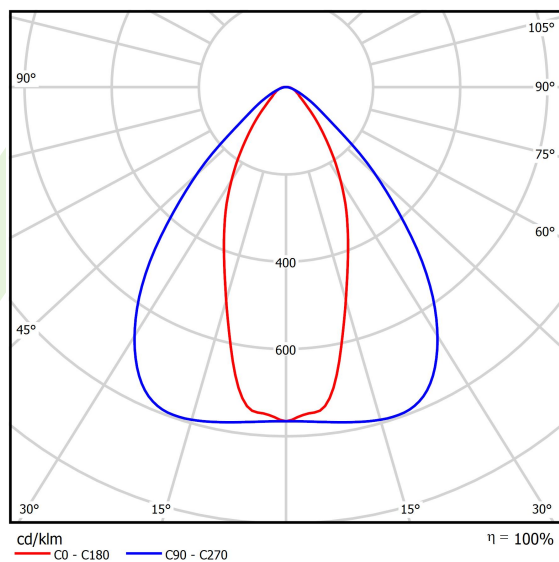

Product information

Category	Industrial luminaires
Family	AGALINE LED 3R
Name	AGALINE LED 3R 14400 OPTICS-2 E 34 IP65 850 / L-1250MM
Index	19.4200.2261.34

Light and electrical data

Light source	LED
Luminous flux LED [lm]	16008
LED power [W]	86,4
Luminaire luminous flux [lm]	15207,6
Power of luminaire [W]	96,8
Luminaire's light efficiency [lm/W]	157,1
Color of the light [K]	5000
CRI	>80
SDCM (LED sources)	3
Beam angle [°]	(C0-C180) / (C90-C270) - 43,6° / 83,2°
Photobiological risk class (IEC/EN 62471)	RG0
Protection against electric shock	I
Protection degree	IP65
Voltage	220..240 V, 50..60 Hz
Lifetime of LED sources [h]	90000
Lx/By	L80B10
Operating temperature range [°C]	-25 ÷ 35
Driver	standard on/off (E)
Power factor cos φ	>0,95
Circuit load capacity	14 (B10), 22 (B16), 14 (C10), 22 (C16)

Mechanical data

Assembly	surface mounted on slings
Material	steel sheet
Color	RAL 9016 (white)
Diffuser	OPTICS (optical system based on lenses)
Impact resistant	IK04
Dimensions [mm]	1250 x 95 x 68

A graph of light