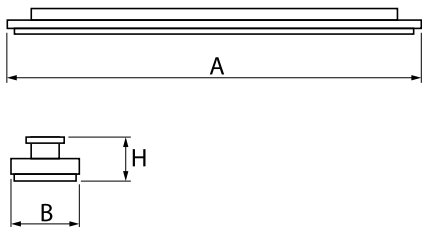

Product information

Category	Industrial luminaires
Family	AGALINE LED 3R
Name	AGALINE LED 3R 14400 OPTICS-2 E 34 IP65 850 / L-1250MM
Index	19.4200.2261.34
EAN	5902107233396

Light and electrical data

Light source	LED
Luminous flux LED [lm]	16008
LED power [W]	86,4
Luminaire luminous flux [lm]	15207,6
Power of luminaire [W]	96,8
Luminaire's light efficiency [lm/W]	157,1
Color of the light [K]	5000
CRI	>80
SDCM (LED sources)	3
Beam angle [°]	(C0-C180) / (C90-C270) - 43,6° / 83,2°
Photobiological risk class (IEC/EN 62471)	RG0
Protection against electric shock	I
Protection degree	IP65
Voltage	220..240 V, 50..60 Hz
Lifetime of LED sources [h]	90000
Lx/By	L80B10
Operating temperature range [°C]	-25 ÷ 35
Driver	standard on/off (E)
Power factor cos φ	>0,95
Circuit load capacity	14 (B10), 22 (B16), 14 (C10), 22 (C16)

Mechanical data

Assembly	surface mounted on slings
Material	steel sheet
Color	RAL 9016 (white)
Diffuser	OPTICS (optical system based on lenses)
Impact resistant	IK04
Dimensions [mm]	1250 x 95 x 68

A graph of light