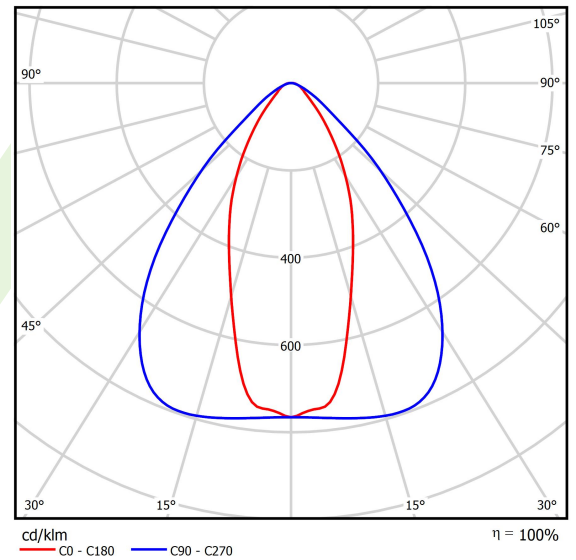

Product information

Category	Industrial luminaires
Family	AGALINE LED 3R
Name	AGALINE LED 3R 14400 OPTICS-2 E 34 IP65 850 / L-1250MM
Index	19.4200.2261.34

Light and electrical data

Light source	LED
Luminous flux LED [lm]	16008
LED power [W]	86,4
Luminaire luminous flux [lm]	15207,6
Power of luminaire [W]	96,8
Luminaire's light efficiency [lm/W]	157,1
Color of the light [K]	5000
CRI	>80
SDCM (LED sources)	3
Beam angle [°]	(C0-C180) / (C90-C270) - 43,6° / 83,2°
Photobiological risk class (IEC/EN 62471)	RG0
Protection against electric shock	I
Protection degree	IP65
Voltage	220..240 V, 50..60 Hz
Lifetime of LED sources [h]	90000
Lx/By	L80B10
Operating temperature range [°C]	-25 ÷ 35
Driver	standard on/off (E)
Power factor cos φ	>0,95
Circuit load capacity	14 (B10), 22 (B16), 14 (C10), 22 (C16)

Mechanical data

Assembly	surface mounted on slings
Material	steel sheet
Color	RAL 9016 (white)
Diffuser	OPTICS (optical system based on lenses)
Impact resistant	IK04
Dimensions [mm]	1250 x 95 x 68

A graph of light