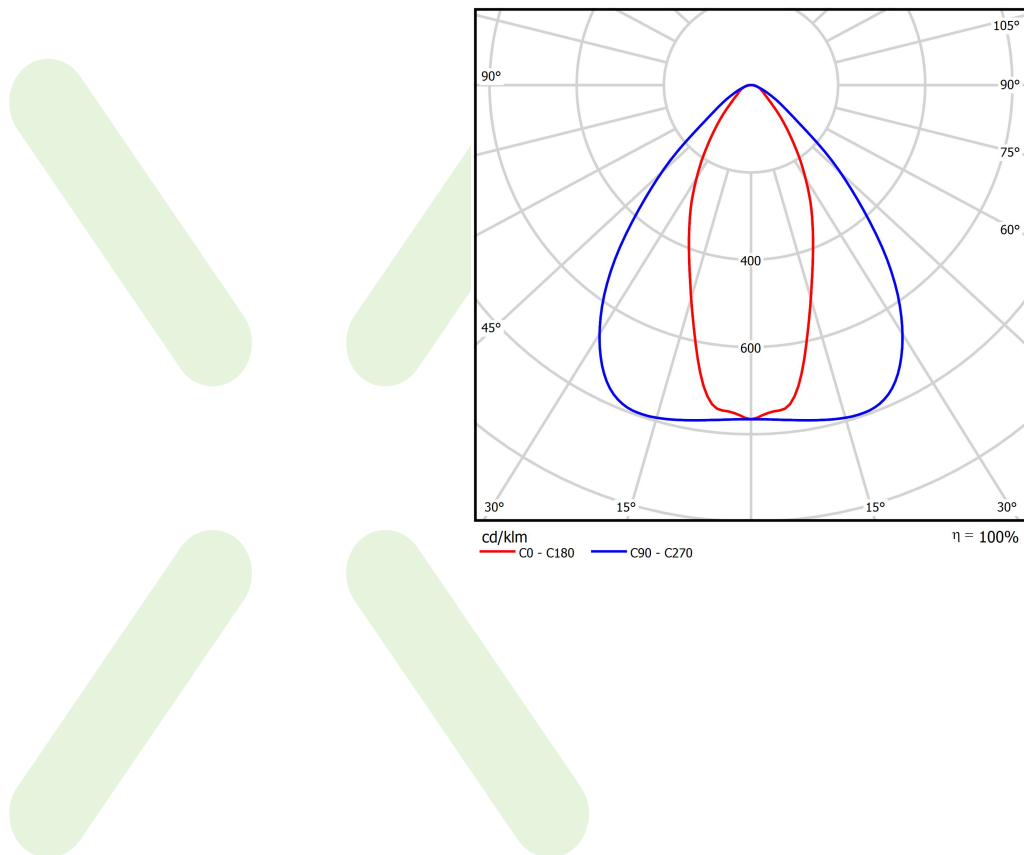

Product: AGALINE LED 3R 14400 OPTICS-2 E 34 IP65 850 / L-1250MM

Index: 19.4200.2261.34

Description

Agaline 3R is a single linear luminaire designed for mounting on slings. The body is made of white powder-coated steel sheet. Optical system based on lenses providing different light distribution. High level of protection against penetration of dust and water - IP65. Agaline is an excellent solution for lighting industrial facilities and warehouses, but also finds application in offices, supermarkets and shops.

Product information

Category	Industrial luminaires
Family	AGALINE LED 3R
Name	AGALINE LED 3R 14400 OPTICS-2 E 34 IP65 850 / L-1250MM
Index	19.4200.2261.34
EAN	5902107233396

Light and electrical data

Light source	LED
Luminous flux LED [lm]	16008
LED power [W]	86,4
Luminaire luminous flux [lm]	15207,6
Power of luminaire [W]	96,8
Luminaire's light efficiency [lm/W]	157,1
Color of the light [K]	5000
CRI	>80
SDCM (LED sources)	3
Beam angle [°]	(C0-C180) / (C90-C270) - 43,6° / 83,2°
Photobiological risk class (IEC/EN 62471)	RG0
Protection against electric shock	I
Protection degree	IP65
Voltage	220..240 V, 50..60 Hz
Lifetime of LED sources [h]	90000
Lx/By	L80B10
Operating temperature range [°C]	-25 ÷ 35
Driver	standard on/off (E)
Power factor cos φ	>0,95
Circuit load capacity	14 (B10), 22 (B16), 14 (C10), 22 (C16)

Mechanical data

Assembly	surface mounted on slings
Material	steel sheet
Color	RAL 9016 (white)
Diffuser	OPTICS (optical system based on lenses)
Impact resistant	IK04
Dimensions [mm]	1250 x 95 x 68

A graph of light