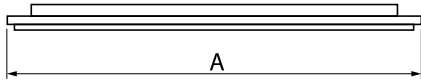

Product information

Category	Industrial luminaires
Family	AGALINE LED 3R
Name	AGALINE LED 3R 14400 OPTICS-2 E 34 IP65 850 / L-1250MM
Index	19.4200.2261.34

Light and electrical data

Light source	LED
Luminous flux LED [lm]	16008
LED power [W]	86,4
Luminaire luminous flux [lm]	15207,6
Power of luminaire [W]	96,8
Luminaire's light efficiency [lm/W]	157,1
Color of the light [K]	5000
CRI	>80
SDCM (LED sources)	3
Beam angle [°]	(C0-C180) / (C90-C270) - 43,6° / 83,2°
Photobiological risk class (IEC/EN 62471)	RG0
Protection against electric shock	I
Protection degree	IP65
Voltage	220..240 V, 50..60 Hz
Lifetime of LED sources [h]	90000
Lx/By	L80B10
Operating temperature range [°C]	-25 ÷ 35
Driver	standard on/off (E)
Power factor cos φ	>0,95
Circuit load capacity	14 (B10), 22 (B16), 14 (C10), 22 (C16)

Mechanical data

Assembly	surface mounted on slings
Material	steel sheet
Color	RAL 9016 (white)
Diffuser	OPTICS (optical system based on lenses)
Impact resistant	IK04
Dimensions [mm]	1250 x 95 x 68

A graph of light