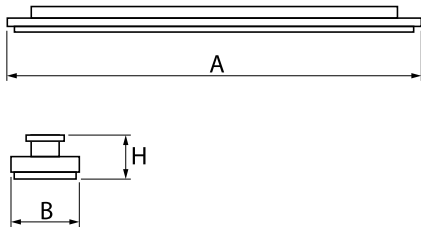

Product information

Category	Industrial luminaires
Family	AGALINE LED 3R
Name	AGALINE LED 3R 14400 OPTICS-2 E 34 IP65 840 / L-1250MM
Index	19.4200.2221.34

Light and electrical data

Light source	LED
Luminous flux LED [lm]	16008
LED power [W]	86,4
Luminaire luminous flux [lm]	15207,6
Power of luminaire [W]	96,8
Luminaire's light efficiency [lm/W]	157,1
Color of the light [K]	4000
CRI	>80
SDCM (LED sources)	3
Beam angle [°]	(C0-C180) / (C90-C270) - 43,6° / 83,2°
Photobiological risk class (IEC/EN 62471)	RG0
Protection against electric shock	I
Protection degree	IP65
Voltage	220..240 V, 50..60 Hz
Lifetime of LED sources [h]	90000
Lx/By	L80B10
Operating temperature range [°C]	-25 ÷ 35
Driver	standard on/off (E)
Power factor cos φ	>0,95
Circuit load capacity	14 (B10), 22 (B16), 14 (C10), 22 (C16)

Mechanical data

Assembly	surface mounted on slings
Material	steel sheet
Color	RAL 9016 (white)
Diffuser	OPTICS (optical system based on lenses)
Impact resistant	IK04
Dimensions [mm]	1250 x 95 x 68

A graph of light