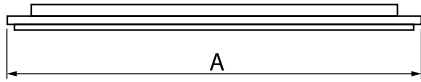

Product information

Category	Industrial luminaires
Family	AGALINE LED 3R
Name	AGALINE LED 3R 14400 OPTICS-2 E 34 IP65 840 / L-1250MM
Index	19.4200.2221.34

Light and electrical data

Light source	LED
Luminous flux LED [lm]	16008
LED power [W]	86,4
Luminaire luminous flux [lm]	15207,6
Power of luminaire [W]	96,8
Luminaire's light efficiency [lm/W]	157,1
Color of the light [K]	4000
CRI	>80
SDCM (LED sources)	3
Beam angle [°]	(C0-C180) / (C90-C270) - 43,6° / 83,2°
Photobiological risk class (IEC/EN 62471)	RG0
Protection against electric shock	I
Protection degree	IP65
Voltage	220..240 V, 50..60 Hz
Lifetime of LED sources [h]	90000
Lx/By	L80B10
Operating temperature range [°C]	-25 ÷ 35
Driver	standard on/off (E)
Power factor cos φ	>0,95
Circuit load capacity	14 (B10), 22 (B16), 14 (C10), 22 (C16)

Mechanical data

Assembly	surface mounted on slings
Material	steel sheet
Color	RAL 9016 (white)
Diffuser	OPTICS (optical system based on lenses)
Impact resistant	IK04
Dimensions [mm]	1250 x 95 x 68

A graph of light