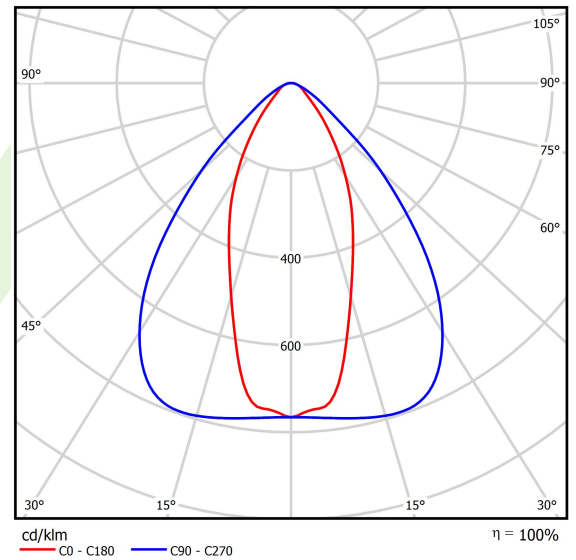

Product information

Category	Industrial luminaires
Family	AGALINE LED 3R
Name	AGALINE LED 3R 14400 OPTICS-2 E 34 IP65 840 / L-1250MM
Index	19.4200.2221.34

Light and electrical data

Light source	LED
Luminous flux LED [lm]	16008
LED power [W]	86,4
Luminaire luminous flux [lm]	15207,6
Power of luminaire [W]	96,8
Luminaire's light efficiency [lm/W]	157,1
Color of the light [K]	4000
CRI	>80
SDCM (LED sources)	3
Beam angle [°]	(C0-C180) / (C90-C270) - 43,6° / 83,2°
Photobiological risk class (IEC/EN 62471)	RG0
Protection against electric shock	I
Protection degree	IP65
Voltage	220..240 V, 50..60 Hz
Lifetime of LED sources [h]	90000
Lx/By	L80B10
Operating temperature range [°C]	-25 ÷ 35
Driver	standard on/off (E)
Power factor cos φ	>0,95
Circuit load capacity	14 (B10), 22 (B16), 14 (C10), 22 (C16)

Mechanical data

Assembly	surface mounted on slings
Material	steel sheet
Color	RAL 9016 (white)
Diffuser	OPTICS (optical system based on lenses)
Impact resistant	IK04
Dimensions [mm]	1250 x 95 x 68

A graph of light