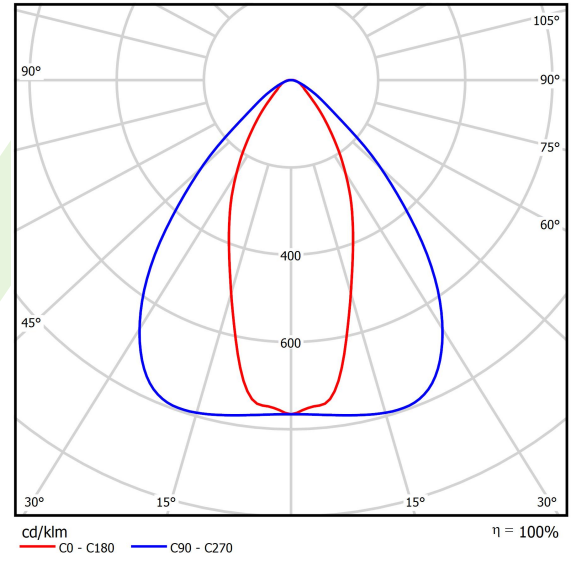

Product information

Category	Industrial luminaires
Family	AGALINE LED 3R
Name	AGALINE LED 3R 14400 OPTICS-2 E 34 IP65 840 / L-1250MM
Index	19.4200.2221.34
EAN	5902107233389

Light and electrical data

Light source	LED
Luminous flux LED [lm]	16008
LED power [W]	86,4
Luminaire luminous flux [lm]	15207,6
Power of luminaire [W]	96,8
Luminaire's light efficiency [lm/W]	157,1
Color of the light [K]	4000
CRI	>80
SDCM (LED sources)	3
Beam angle [°]	(C0-C180) / (C90-C270) - 43,6° / 83,2°
Photobiological risk class (IEC/EN 62471)	RG0
Protection against electric shock	I
Protection degree	IP65
Voltage	220..240 V, 50..60 Hz
Lifetime of LED sources [h]	90000
Lx/By	L80B10
Operating temperature range [°C]	-25 ÷ 35
Driver	standard on/off (E)
Power factor cos φ	>0,95
Circuit load capacity	14 (B10), 22 (B16), 14 (C10), 22 (C16)

Mechanical data

Assembly	surface mounted on slings
Material	steel sheet
Color	RAL 9016 (white)
Diffuser	OPTICS (optical system based on lenses)
Impact resistant	IK04
Dimensions [mm]	1250 x 95 x 68

A graph of light