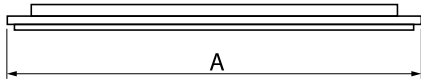

Product information

Category	Industrial luminaires
Family	AGALINE LED 3R
Name	AGALINE LED 3R 14400 OPTICS-1 E 34 IP65 850 / L-1250MM
Index	19.4200.2161.34

Light and electrical data

Light source	LED
Luminous flux LED [lm]	16008
LED power [W]	86,4
Luminaire luminous flux [lm]	15207,6
Power of luminaire [W]	96,8
Luminaire's light efficiency [lm/W]	157,1
Color of the light [K]	5000
CRI	>80
SDCM (LED sources)	3
Beam angle [°]	(C0-C180) / (C90-C270) - 68,2° / 69,4°
Photobiological risk class (IEC/EN 62471)	RG0
Protection against electric shock	I
Protection degree	IP65
Voltage	220..240 V, 50..60 Hz
Lifetime of LED sources [h]	90000
Lx/By	L80B10
Operating temperature range [°C]	-25 ÷ 35
Driver	standard on/off (E)
Power factor cos φ	>0,95
Circuit load capacity	14 (B10), 22 (B16), 14 (C10), 22 (C16)

Mechanical data

Assembly	surface mounted on slings
Material	steel sheet
Color	RAL 9016 (white)
Diffuser	OPTICS (optical system based on lenses)
Impact resistant	IK04
Dimensions [mm]	1250 x 95 x 68

A graph of light