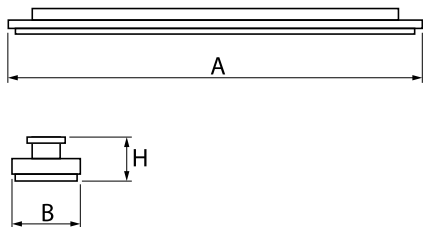

Product information

Category	Industrial luminaires
Family	AGALINE LED 3R
Name	AGALINE LED 3R 14400 OPTICS-1 E 34 IP65 850 / L-1250MM
Index	19.4200.2161.34
EAN	5902107233372

Light and electrical data

Light source	LED
Luminous flux LED [lm]	16008
LED power [W]	86,4
Luminaire luminous flux [lm]	15207,6
Power of luminaire [W]	96,8
Luminaire's light efficiency [lm/W]	157,1
Color of the light [K]	5000
CRI	>80
SDCM (LED sources)	3
Beam angle [°]	(C0-C180) / (C90-C270) - 68,2° / 69,4°
Photobiological risk class (IEC/EN 62471)	RG0
Protection against electric shock	I
Protection degree	IP65
Voltage	220..240 V, 50..60 Hz
Lifetime of LED sources [h]	90000
Lx/By	L80B10
Operating temperature range [°C]	-25 ÷ 35
Driver	standard on/off (E)
Power factor cos φ	>0,95
Circuit load capacity	14 (B10), 22 (B16), 14 (C10), 22 (C16)

Mechanical data

Assembly	surface mounted on slings
Material	steel sheet
Color	RAL 9016 (white)
Diffuser	OPTICS (optical system based on lenses)
Impact resistant	IK04
Dimensions [mm]	1250 x 95 x 68

A graph of light