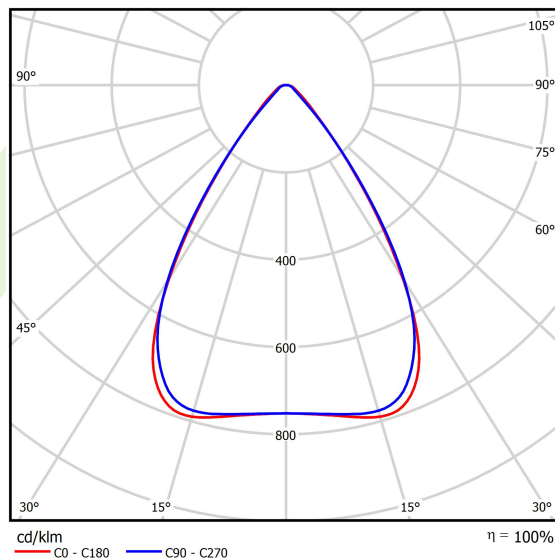

Product information

Category	Industrial luminaires
Family	AGALINE LED 3R
Name	AGALINE LED 3R 14400 OPTICS-1 E 34 IP65 850 / L-1250MM
Index	19.4200.2161.34
EAN	5902107233372

Light and electrical data

Light source	LED
Luminous flux LED [lm]	16008
LED power [W]	86,4
Luminaire luminous flux [lm]	15207,6
Power of luminaire [W]	96,8
Luminaire's light efficiency [lm/W]	157,1
Color of the light [K]	5000
CRI	>80
SDCM (LED sources)	3
Beam angle [°]	(C0-C180) / (C90-C270) - 68,2° / 69,4°
Photobiological risk class (IEC/EN 62471)	RG0
Protection against electric shock	I
Protection degree	IP65
Voltage	220..240 V, 50..60 Hz
Lifetime of LED sources [h]	90000
Lx/By	L80B10
Operating temperature range [°C]	-25 ÷ 35
Driver	standard on/off (E)
Power factor cos φ	>0,95
Circuit load capacity	14 (B10), 22 (B16), 14 (C10), 22 (C16)

Mechanical data

Assembly	surface mounted on slings
Material	steel sheet
Color	RAL 9016 (white)
Diffuser	OPTICS (optical system based on lenses)
Impact resistant	IK04
Dimensions [mm]	1250 x 95 x 68

A graph of light