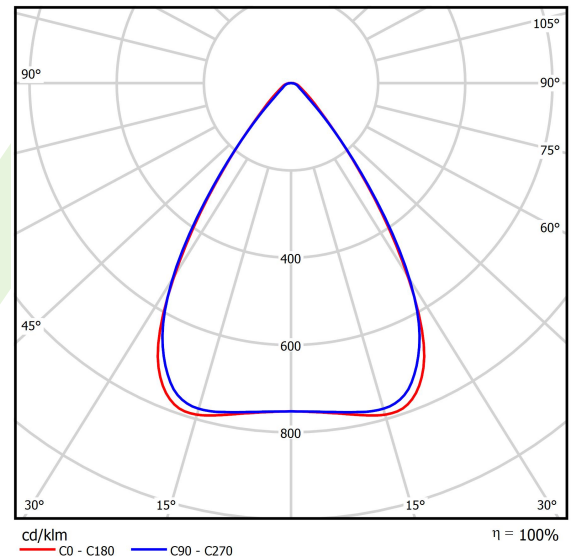

Product information

Category	Industrial luminaires
Family	AGALINE LED 3R
Name	AGALINE LED 3R 14400 OPTICS-1 E 34 IP65 850 / L-1250MM
Index	19.4200.2161.34

Light and electrical data

Light source	LED
Luminous flux LED [lm]	16008
LED power [W]	86,4
Luminaire luminous flux [lm]	15207,6
Power of luminaire [W]	96,8
Luminaire's light efficiency [lm/W]	157,1
Color of the light [K]	5000
CRI	>80
SDCM (LED sources)	3
Beam angle [°]	(C0-C180) / (C90-C270) - 68,2° / 69,4°
Photobiological risk class (IEC/EN 62471)	RG0
Protection against electric shock	I
Protection degree	IP65
Voltage	220..240 V, 50..60 Hz
Lifetime of LED sources [h]	90000
Lx/By	L80B10
Operating temperature range [°C]	-25 ÷ 35
Driver	standard on/off (E)
Power factor cos φ	>0,95
Circuit load capacity	14 (B10), 22 (B16), 14 (C10), 22 (C16)

Mechanical data

Assembly	surface mounted on slings
Material	steel sheet
Color	RAL 9016 (white)
Diffuser	OPTICS (optical system based on lenses)
Impact resistant	IK04
Dimensions [mm]	1250 x 95 x 68

A graph of light