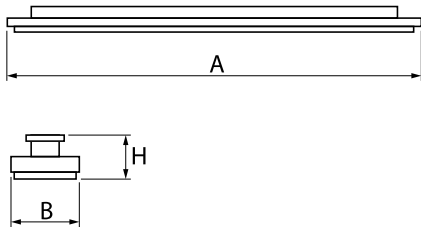

Product information

Category	Industrial luminaires
Family	AGALINE LED 3R
Name	AGALINE LED 3R 14400 OPTICS-1 E 34 IP65 850 / L-1250MM
Index	19.4200.2161.34

Light and electrical data

Light source	LED
Luminous flux LED [lm]	16008
LED power [W]	86,4
Luminaire luminous flux [lm]	15207,6
Power of luminaire [W]	96,8
Luminaire's light efficiency [lm/W]	157,1
Color of the light [K]	5000
CRI	>80
SDCM (LED sources)	3
Beam angle [°]	(C0-C180) / (C90-C270) - 68,2° / 69,4°
Photobiological risk class (IEC/EN 62471)	RG0
Protection against electric shock	I
Protection degree	IP65
Voltage	220..240 V, 50..60 Hz
Lifetime of LED sources [h]	90000
Lx/By	L80B10
Operating temperature range [°C]	-25 ÷ 35
Driver	standard on/off (E)
Power factor cos φ	>0,95
Circuit load capacity	14 (B10), 22 (B16), 14 (C10), 22 (C16)

Mechanical data

Assembly	surface mounted on slings
Material	steel sheet
Color	RAL 9016 (white)
Diffuser	OPTICS (optical system based on lenses)
Impact resistant	IK04
Dimensions [mm]	1250 x 95 x 68

A graph of light