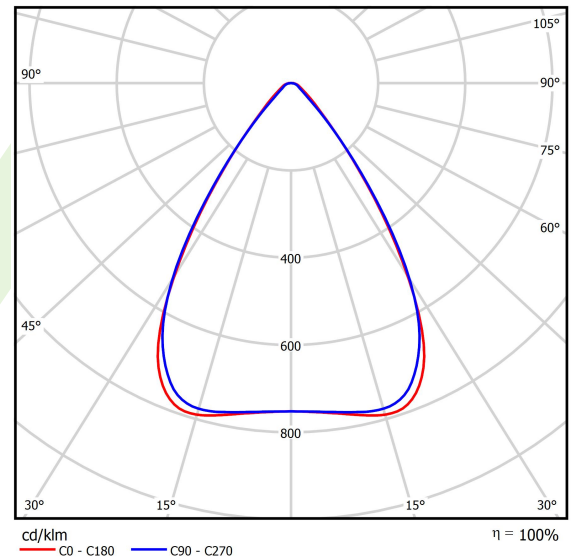

Product information

Category	Industrial luminaires
Family	AGALINE LED 3R
Name	AGALINE LED 3R 14400 OPTICS-1 E 34 IP65 840 / L-1250MM
Index	19.4200.2121.34

Light and electrical data

Light source	LED
Luminous flux LED [lm]	16008
LED power [W]	86,4
Luminaire luminous flux [lm]	15207,6
Power of luminaire [W]	96,8
Luminaire's light efficiency [lm/W]	157,1
Color of the light [K]	4000
CRI	>80
SDCM (LED sources)	3
Beam angle [°]	(C0-C180) / (C90-C270) - 68,2° / 69,4°
Photobiological risk class (IEC/EN 62471)	RG0
Protection against electric shock	I
Protection degree	IP65
Voltage	220..240 V, 50..60 Hz
Lifetime of LED sources [h]	90000
Lx/By	L80B10
Operating temperature range [°C]	-25 ÷ 35
Driver	standard on/off (E)
Power factor cos φ	>0,95
Circuit load capacity	14 (B10), 22 (B16), 14 (C10), 22 (C16)

Mechanical data

Assembly	surface mounted on slings
Material	steel sheet
Color	RAL 9016 (white)
Diffuser	OPTICS (optical system based on lenses)
Impact resistant	IK04
Dimensions [mm]	1250 x 95 x 68

A graph of light