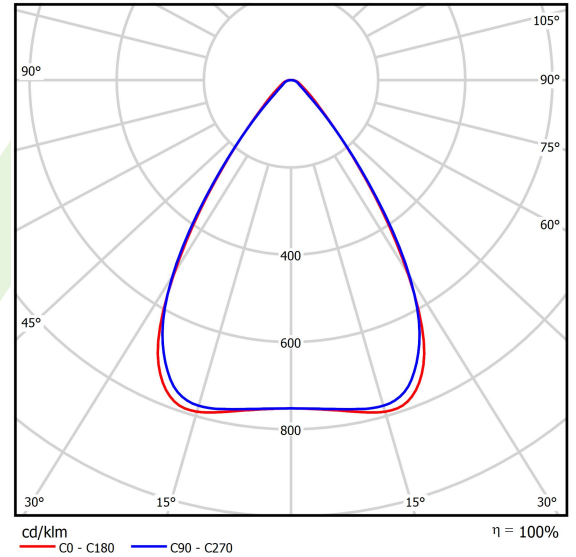

Mechanical data

Assembly	surface mounted on slings
Material	steel sheet
Color	RAL 9016 (white)
Diffuser	OPTICS (optical system based on lenses)
Impact resistant	IK04
Dimensions [mm]	1250 x 95 x 68

A graph of light