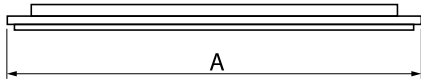

Product information

Category	Industrial luminaires
Family	AGALINE LED 3R
Name	AGALINE LED 3R 14400 OPTICS-1 E 34 IP65 840 / L-1250MM
Index	19.4200.2121.34

Light and electrical data

Light source	LED
Luminous flux LED [lm]	16008
LED power [W]	86,4
Luminaire luminous flux [lm]	15207,6
Power of luminaire [W]	96,8
Luminaire's light efficiency [lm/W]	157,1
Color of the light [K]	4000
CRI	>80
SDCM (LED sources)	3
Beam angle [°]	(C0-C180) / (C90-C270) - 68,2° / 69,4°
Photobiological risk class (IEC/EN 62471)	RG0
Protection against electric shock	I
Protection degree	IP65
Voltage	220..240 V, 50..60 Hz
Lifetime of LED sources [h]	90000
Lx/By	L80B10
Operating temperature range [°C]	-25 ÷ 35
Driver	standard on/off (E)
Power factor cos φ	>0,95
Circuit load capacity	14 (B10), 22 (B16), 14 (C10), 22 (C16)

Mechanical data

Assembly	surface mounted on slings
Material	steel sheet
Color	RAL 9016 (white)
Diffuser	OPTICS (optical system based on lenses)
Impact resistant	IK04
Dimensions [mm]	1250 x 95 x 68

A graph of light