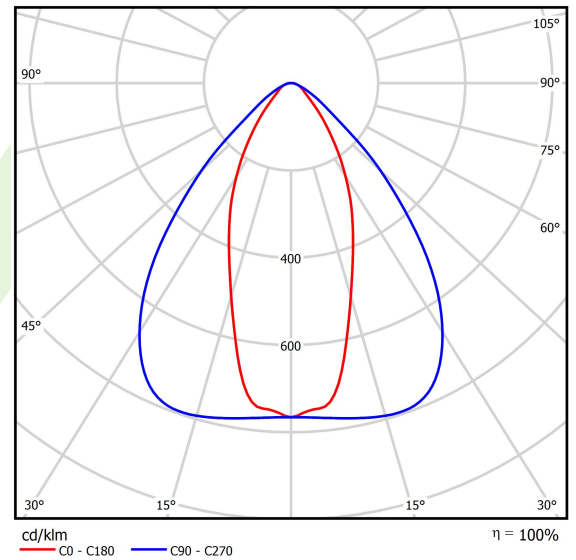

Product information

Category	Industrial luminaires
Family	AGALINE LED 3R
Name	AGALINE LED 3R 10800 OPTICS-2 E 34 IP65 850 / L-940MM
Index	19.4200.1261.34

Light and electrical data

Light source	LED
Luminous flux LED [lm]	12006
LED power [W]	64,8
Luminaire luminous flux [lm]	11405,7
Power of luminaire [W]	72,6
Luminaire's light efficiency [lm/W]	157,1
Color of the light [K]	5000
CRI	>80
SDCM (LED sources)	3
Beam angle [°]	(C0-C180) / (C90-C270) - 43,6° / 83,2°
Photobiological risk class (IEC/EN 62471)	RG0
Protection against electric shock	I
Protection degree	IP65
Voltage	220..240 V, 50..60 Hz
Lifetime of LED sources [h]	90000
Lx/By	L80B10
Operating temperature range [°C]	-25 ÷ 35
Driver	standard on/off (E)
Power factor cos φ	>0,95
Circuit load capacity	14 (B10), 22 (B16), 14 (C10), 22 (C16)

Mechanical data

Assembly	surface mounted on slings
Material	steel sheet
Color	RAL 9016 (white)
Diffuser	OPTICS (optical system based on lenses)
Impact resistant	IK04
Dimensions [mm]	940 x 95 x 68

A graph of light