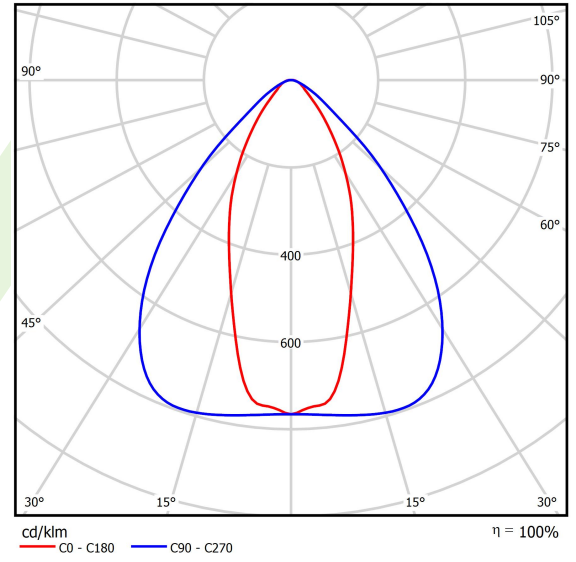

Product information

Category	Industrial luminaires
Family	AGALINE LED 3R
Name	AGALINE LED 3R 10800 OPTICS-2 E 34 IP65 840 / L-940MM
Index	19.4200.1221.34

Light and electrical data

Light source	LED
Luminous flux LED [lm]	12006
LED power [W]	64,8
Luminaire luminous flux [lm]	11405,7
Power of luminaire [W]	72,6
Luminaire's light efficiency [lm/W]	157,1
Color of the light [K]	4000
CRI	>80
SDCM (LED sources)	3
Beam angle [°]	(C0-C180) / (C90-C270) - 43,6° / 83,2°
Photobiological risk class (IEC/EN 62471)	RG0
Protection against electric shock	I
Protection degree	IP65
Voltage	220..240 V, 50..60 Hz
Lifetime of LED sources [h]	90000
Lx/By	L80B10
Operating temperature range [°C]	-25 ÷ 35
Driver	standard on/off (E)
Power factor cos φ	>0,95
Circuit load capacity	14 (B10), 22 (B16), 14 (C10), 22 (C16)

Mechanical data

Assembly	surface mounted on slings
Material	steel sheet
Color	RAL 9016 (white)
Diffuser	OPTICS (optical system based on lenses)
Impact resistant	IK04
Dimensions [mm]	940 x 95 x 68

A graph of light