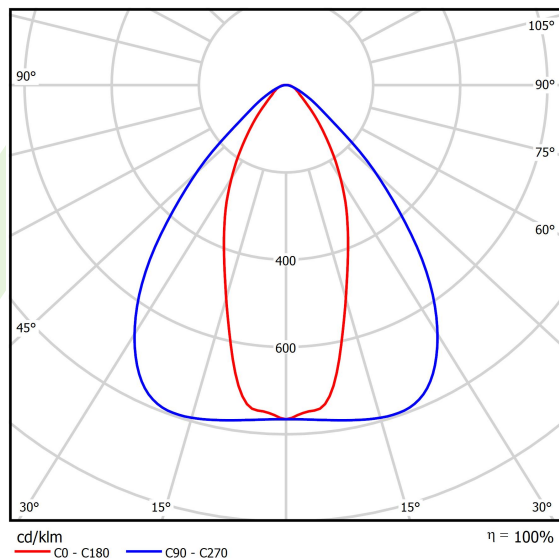

Product information

Category	Industrial luminaires
Family	AGALINE LED 3R
Name	AGALINE LED 3R 10800 OPTICS-2 E 34 IP65 840 / L-940MM
Index	19.4200.1221.34
EAN	5902107223205

Light and electrical data

Light source	LED
Luminous flux LED [lm]	12006
LED power [W]	64,8
Luminaire luminous flux [lm]	11405,7
Power of luminaire [W]	72,6
Luminaire's light efficiency [lm/W]	157,1
Color of the light [K]	4000
CRI	>80
SDCM (LED sources)	3
Beam angle [°]	(C0-C180) / (C90-C270) - 43,6° / 83,2°
Photobiological risk class (IEC/EN 62471)	RG0
Protection against electric shock	I
Protection degree	IP65
Voltage	220..240 V, 50..60 Hz
Lifetime of LED sources [h]	90000
Lx/By	L80B10
Operating temperature range [°C]	-25 ÷ 35
Driver	standard on/off (E)
Power factor cos φ	>0,95
Circuit load capacity	14 (B10), 22 (B16), 14 (C10), 22 (C16)

Mechanical data

Assembly	surface mounted on slings
Material	steel sheet
Color	RAL 9016 (white)
Diffuser	OPTICS (optical system based on lenses)
Impact resistant	IK04
Dimensions [mm]	940 x 95 x 68

A graph of light