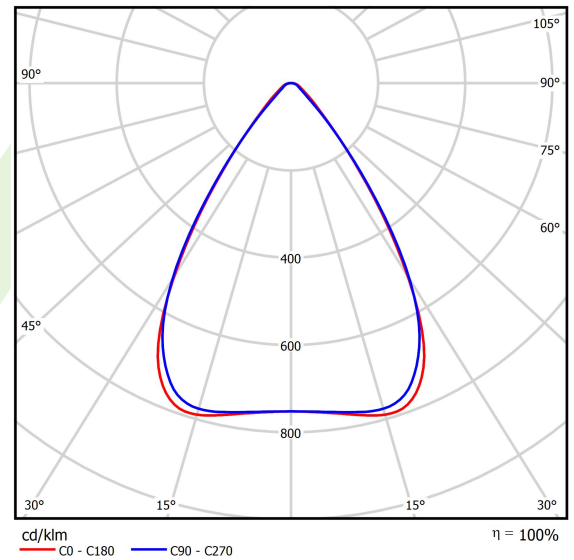

Product information

Category	Industrial luminaires
Family	AGALINE LED 3R
Name	AGALINE LED 3R 10800 OPTICS-1 E 34 IP65 850 / L-940MM
Index	19.4200.1161.34

Light and electrical data

Light source	LED
Luminous flux LED [lm]	12006
LED power [W]	64,8
Luminaire luminous flux [lm]	11405,7
Power of luminaire [W]	72,6
Luminaire's light efficiency [lm/W]	157,1
Color of the light [K]	5000
CRI	>80
SDCM (LED sources)	3
Beam angle [°]	(C0-C180) / (C90-C270) - 68,2° / 69,4°
Photobiological risk class (IEC/EN 62471)	RG0
Protection against electric shock	I
Protection degree	IP65
Voltage	220..240 V, 50..60 Hz
Lifetime of LED sources [h]	90000
Lx/By	L80B10
Operating temperature range [°C]	-25 ÷ 35
Driver	standard on/off (E)
Power factor cos φ	>0,95
Circuit load capacity	14 (B10), 22 (B16), 14 (C10), 22 (C16)

Mechanical data

Assembly	surface mounted on slings
Material	steel sheet
Color	RAL 9016 (white)
Diffuser	OPTICS (optical system based on lenses)
Impact resistant	IK04
Dimensions [mm]	940 x 95 x 68

A graph of light