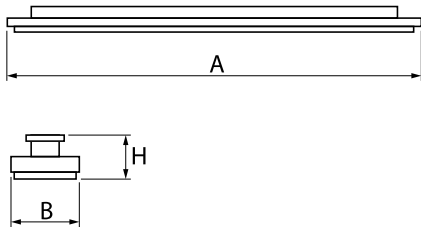

Product information

Category	Industrial luminaires
Family	AGALINE LED 3R
Name	AGALINE LED 3R 10800 OPTICS-1 E 34 IP65 850 / L-940MM
Index	19.4200.1161.34

Light and electrical data

Light source	LED
Luminous flux LED [lm]	12006
LED power [W]	64,8
Luminaire luminous flux [lm]	11405,7
Power of luminaire [W]	72,6
Luminaire's light efficiency [lm/W]	157,1
Color of the light [K]	5000
CRI	>80
SDCM (LED sources)	3
Beam angle [°]	(C0-C180) / (C90-C270) - 68,2° / 69,4°
Photobiological risk class (IEC/EN 62471)	RG0
Protection against electric shock	I
Protection degree	IP65
Voltage	220..240 V, 50..60 Hz
Lifetime of LED sources [h]	90000
Lx/By	L80B10
Operating temperature range [°C]	-25 ÷ 35
Driver	standard on/off (E)
Power factor cos φ	>0,95
Circuit load capacity	14 (B10), 22 (B16), 14 (C10), 22 (C16)

Mechanical data

Assembly	surface mounted on slings
Material	steel sheet
Color	RAL 9016 (white)
Diffuser	OPTICS (optical system based on lenses)
Impact resistant	IK04
Dimensions [mm]	940 x 95 x 68

A graph of light