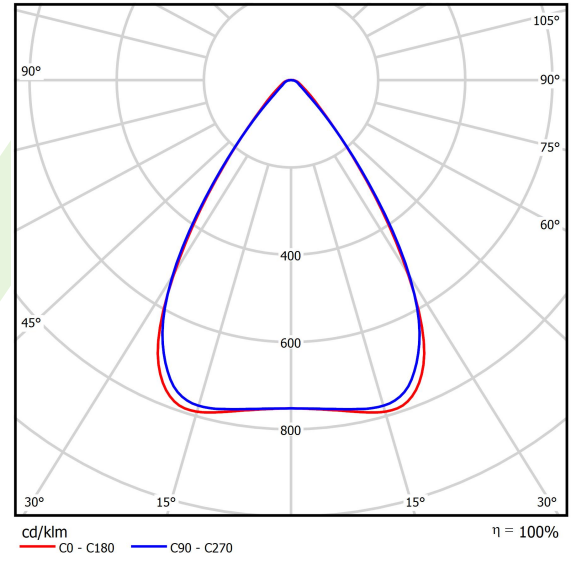

Mechanical data

Assembly	surface mounted on slings
Material	steel sheet
Color	RAL 9016 (white)
Diffuser	OPTICS (optical system based on lenses)
Impact resistant	IK04
Dimensions [mm]	940 x 95 x 68

A graph of light