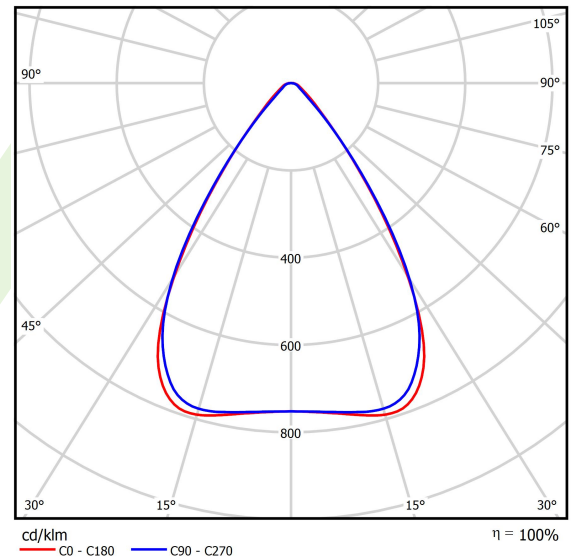

Product information

Category	Industrial luminaires
Family	AGALINE LED 3R
Name	AGALINE LED 3R 10800 OPTICS-1 E 34 IP65 850 / L-940MM
Index	19.4200.1161.34

Light and electrical data

Light source	LED
Luminous flux LED [lm]	12006
LED power [W]	64,8
Luminaire luminous flux [lm]	11405,7
Power of luminaire [W]	72,6
Luminaire's light efficiency [lm/W]	157,1
Color of the light [K]	5000
CRI	>80
SDCM (LED sources)	3
Beam angle [°]	(C0-C180) / (C90-C270) - 68,2° / 69,4°
Photobiological risk class (IEC/EN 62471)	RG0
Protection against electric shock	I
Protection degree	IP65
Voltage	220..240 V, 50..60 Hz
Lifetime of LED sources [h]	90000
Lx/By	L80B10
Operating temperature range [°C]	-25 ÷ 35
Driver	standard on/off (E)
Power factor cos φ	>0,95
Circuit load capacity	14 (B10), 22 (B16), 14 (C10), 22 (C16)

Mechanical data

Assembly	surface mounted on slings
Material	steel sheet
Color	RAL 9016 (white)
Diffuser	OPTICS (optical system based on lenses)
Impact resistant	IK04
Dimensions [mm]	940 x 95 x 68

A graph of light