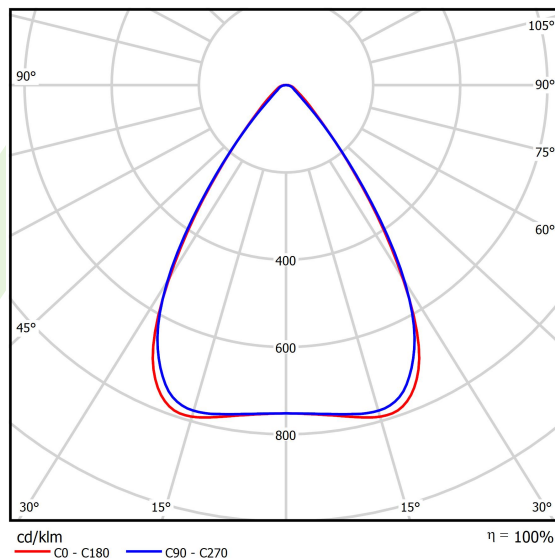

Product information

Category	Industrial luminaires
Family	AGALINE LED 3R
Name	AGALINE LED 3R 10800 OPTICS-1 E 34 IP65 840 / L-940MM
Index	19.4200.1121.34
EAN	5902107223199

Light and electrical data

Light source	LED
Luminous flux LED [lm]	12006
LED power [W]	64,8
Luminaire luminous flux [lm]	11405,7
Power of luminaire [W]	72,6
Luminaire's light efficiency [lm/W]	157,1
Color of the light [K]	4000
CRI	>80
SDCM (LED sources)	3
Beam angle [°]	(C0-C180) / (C90-C270) - 68,2° / 69,4°
Photobiological risk class (IEC/EN 62471)	RG0
Protection against electric shock	I
Protection degree	IP65
Voltage	220..240 V, 50..60 Hz
Lifetime of LED sources [h]	90000
Lx/By	L80B10
Operating temperature range [°C]	-25 ÷ 35
Driver	standard on/off (E)
Power factor cos φ	>0,95
Circuit load capacity	14 (B10), 22 (B16), 14 (C10), 22 (C16)

Mechanical data

Assembly	surface mounted on slings
Material	steel sheet
Color	RAL 9016 (white)
Diffuser	OPTICS (optical system based on lenses)
Impact resistant	IK04
Dimensions [mm]	940 x 95 x 68

A graph of light