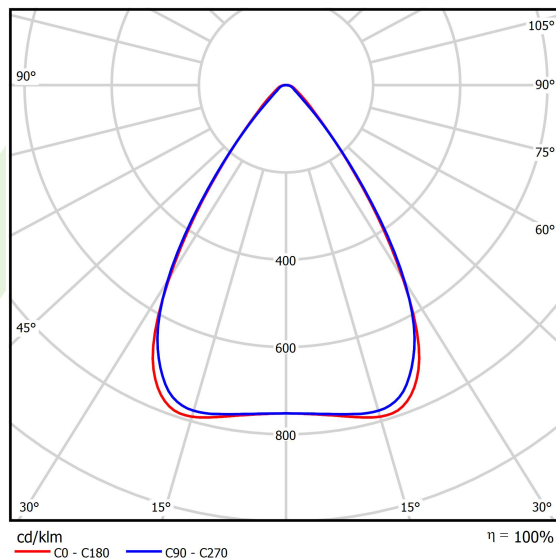

Product information

Category	Industrial luminaires
Family	AGALINE LED 3R
Name	AGALINE LED 3R 10800 OPTICS-1 E 34 IP65 840 / L-940MM
Index	19.4200.1121.34

Light and electrical data

Light source	LED
Luminous flux LED [lm]	12006
LED power [W]	64,8
Luminaire luminous flux [lm]	11405,7
Power of luminaire [W]	72,6
Luminaire's light efficiency [lm/W]	157,1
Color of the light [K]	4000
CRI	>80
SDCM (LED sources)	3
Beam angle [°]	(C0-C180) / (C90-C270) - 68,2° / 69,4°
Photobiological risk class (IEC/EN 62471)	RG0
Protection against electric shock	I
Protection degree	IP65
Voltage	220..240 V, 50..60 Hz
Lifetime of LED sources [h]	90000
Lx/By	L80B10
Operating temperature range [°C]	-25 ÷ 35
Driver	standard on/off (E)
Power factor cos φ	>0,95
Circuit load capacity	14 (B10), 22 (B16), 14 (C10), 22 (C16)

Mechanical data

Assembly	surface mounted on slings
Material	steel sheet
Color	RAL 9016 (white)
Diffuser	OPTICS (optical system based on lenses)
Impact resistant	IK04
Dimensions [mm]	940 x 95 x 68

A graph of light