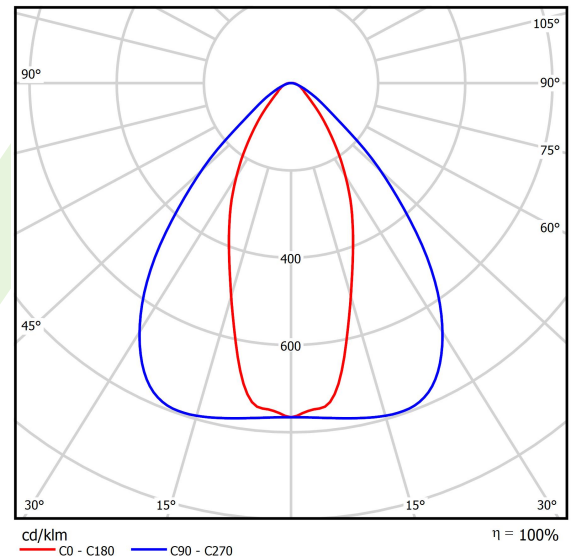

Product information

Category	Industrial luminaires
Family	AGALINE LED 3R
Name	AGALINE LED 3R 21600 OPTICS-2 E 34 IP65 850 / L-1860MM
Index	19.4200.4261.34

Light and electrical data

Light source	LED
Luminous flux LED [lm]	24012
LED power [W]	129,6
Luminaire luminous flux [lm]	22811,4
Power of luminaire [W]	145,2
Luminaire's light efficiency [lm/W]	157,1
Color of the light [K]	5000
CRI	>80
SDCM (LED sources)	3
Beam angle [°]	(C0-C180) / (C90-C270) - 43,6° / 83,2°
Photobiological risk class (IEC/EN 62471)	RG0
Protection against electric shock	I
Protection degree	IP65
Voltage	220..240 V, 50..60 Hz
Lifetime of LED sources [h]	90000
Lx/By	L80B10
Operating temperature range [°C]	-25 ÷ 35
Driver	standard on/off (E)
Power factor cos φ	>0,95
Circuit load capacity	14 (B10), 22 (B16), 14 (C10), 22 (C16)

Mechanical data

Assembly	surface mounted on slings
Material	steel sheet
Color	RAL 9016 (white)
Diffuser	OPTICS (optical system based on lenses)
Impact resistant	IK04
Dimensions [mm]	1860 x 95 x 68

A graph of light