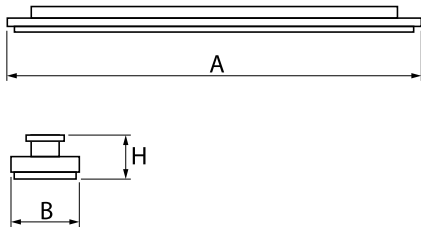

Product information

Category	Industrial luminaires
Family	AGALINE LED 3R
Name	AGALINE LED 3R 21600 OPTICS-2 E 34 IP65 850 / L-1860MM
Index	19.4200.4261.34

Light and electrical data

Light source	LED
Luminous flux LED [lm]	24012
LED power [W]	129,6
Luminaire luminous flux [lm]	22811,4
Power of luminaire [W]	145,2
Luminaire's light efficiency [lm/W]	157,1
Color of the light [K]	5000
CRI	>80
SDCM (LED sources)	3
Beam angle [°]	(C0-C180) / (C90-C270) - 43,6° / 83,2°
Photobiological risk class (IEC/EN 62471)	RG0
Protection against electric shock	I
Protection degree	IP65
Voltage	220..240 V, 50..60 Hz
Lifetime of LED sources [h]	90000
Lx/By	L80B10
Operating temperature range [°C]	-25 ÷ 35
Driver	standard on/off (E)
Power factor cos φ	>0,95
Circuit load capacity	14 (B10), 22 (B16), 14 (C10), 22 (C16)

Mechanical data

Assembly	surface mounted on slings
Material	steel sheet
Color	RAL 9016 (white)
Diffuser	OPTICS (optical system based on lenses)
Impact resistant	IK04
Dimensions [mm]	1860 x 95 x 68

A graph of light