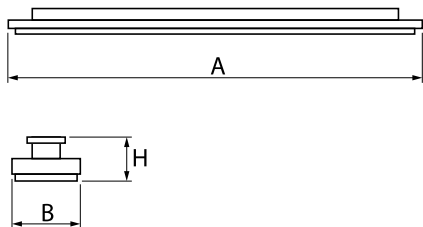

Product information

Category	Industrial luminaires
Family	AGALINE LED 3R
Name	AGALINE LED 3R 21600 OPTICS-2 E 34 IP65 850 / L-1860MM
Index	19.4200.4261.34
EAN	5902107297916

Light and electrical data

Light source	LED
Luminous flux LED [lm]	24012
LED power [W]	129,6
Luminaire luminous flux [lm]	22811,4
Power of luminaire [W]	145,2
Luminaire's light efficiency [lm/W]	157,1
Color of the light [K]	5000
CRI	>80
SDCM (LED sources)	3
Beam angle [°]	(C0-C180) / (C90-C270) - 43,6° / 83,2°
Photobiological risk class (IEC/EN 62471)	RG0
Protection against electric shock	I
Protection degree	IP65
Voltage	220..240 V, 50..60 Hz
Lifetime of LED sources [h]	90000
Lx/By	L80B10
Operating temperature range [°C]	-25 ÷ 35
Driver	standard on/off (E)
Power factor cos φ	>0,95
Circuit load capacity	14 (B10), 22 (B16), 14 (C10), 22 (C16)

Mechanical data

Assembly	surface mounted on slings
Material	steel sheet
Color	RAL 9016 (white)
Diffuser	OPTICS (optical system based on lenses)
Impact resistant	IK04
Dimensions [mm]	1860 x 95 x 68

A graph of light