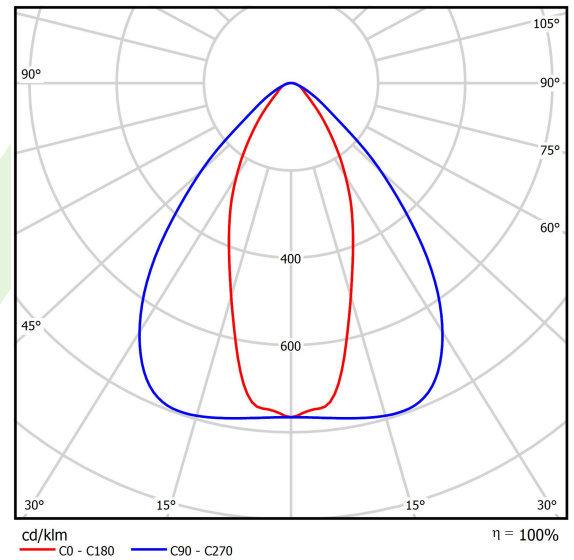

Product information

Category	Industrial luminaires
Family	AGALINE LED 3R
Name	AGALINE LED 3R 21600 OPTICS-2 E 34 IP65 850 / L-1860MM
Index	19.4200.4261.34

Light and electrical data

Light source	LED
Luminous flux LED [lm]	24012
LED power [W]	129,6
Luminaire luminous flux [lm]	22811,4
Power of luminaire [W]	145,2
Luminaire's light efficiency [lm/W]	157,1
Color of the light [K]	5000
CRI	>80
SDCM (LED sources)	3
Beam angle [°]	(C0-C180) / (C90-C270) - 43,6° / 83,2°
Photobiological risk class (IEC/EN 62471)	RG0
Protection against electric shock	I
Protection degree	IP65
Voltage	220..240 V, 50..60 Hz
Lifetime of LED sources [h]	90000
Lx/By	L80B10
Operating temperature range [°C]	-25 ÷ 35
Driver	standard on/off (E)
Power factor cos φ	>0,95
Circuit load capacity	14 (B10), 22 (B16), 14 (C10), 22 (C16)

Mechanical data

Assembly	surface mounted on slings
Material	steel sheet
Color	RAL 9016 (white)
Diffuser	OPTICS (optical system based on lenses)
Impact resistant	IK04
Dimensions [mm]	1860 x 95 x 68

A graph of light