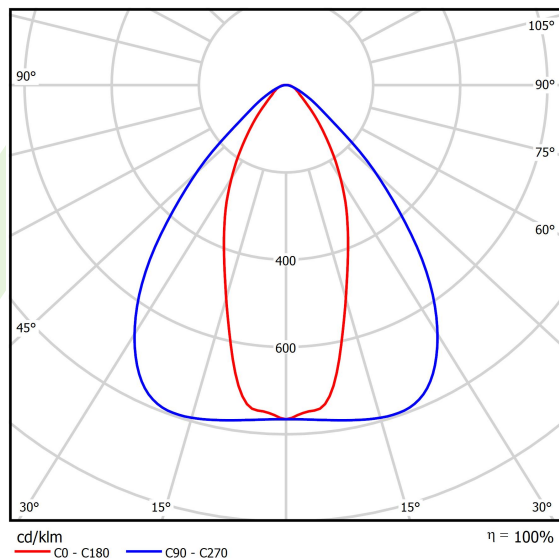

Mechanical data

Assembly	surface mounted on slings
Material	steel sheet
Color	RAL 9016 (white)
Diffuser	OPTICS (optical system based on lenses)
Impact resistant	IK04
Dimensions [mm]	1860 x 95 x 68

A graph of light