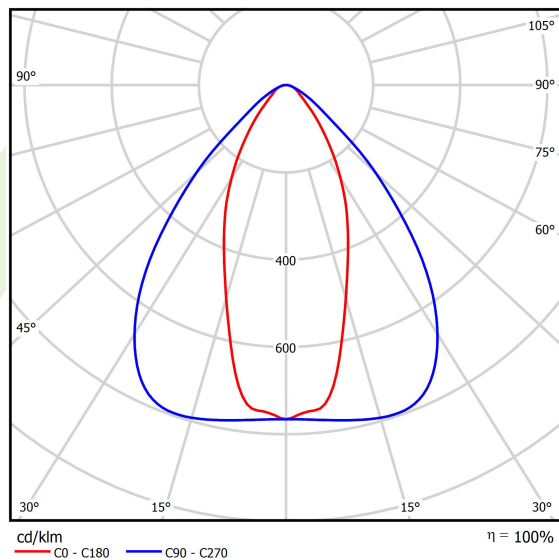

Product information

Category	Industrial luminaires
Family	AGALINE LED 3R
Name	AGALINE LED 3R 21600 OPTICS-2 E 34 IP65 850 / L-1860MM
Index	19.4200.4261.34
EAN	5902107297916

Light and electrical data

Light source	LED
Luminous flux LED [lm]	24012
LED power [W]	129,6
Luminaire luminous flux [lm]	22811,4
Power of luminaire [W]	145,2
Luminaire's light efficiency [lm/W]	157,1
Color of the light [K]	5000
CRI	>80
SDCM (LED sources)	3
Beam angle [°]	(C0-C180) / (C90-C270) - 43,6° / 83,2°
Photobiological risk class (IEC/EN 62471)	RG0
Protection against electric shock	I
Protection degree	IP65
Voltage	220..240 V, 50..60 Hz
Lifetime of LED sources [h]	90000
Lx/By	L80B10
Operating temperature range [°C]	-25 ÷ 35
Driver	standard on/off (E)
Power factor cos φ	>0,95
Circuit load capacity	14 (B10), 22 (B16), 14 (C10), 22 (C16)

Mechanical data

Assembly	surface mounted on slings
Material	steel sheet
Color	RAL 9016 (white)
Diffuser	OPTICS (optical system based on lenses)
Impact resistant	IK04
Dimensions [mm]	1860 x 95 x 68

A graph of light