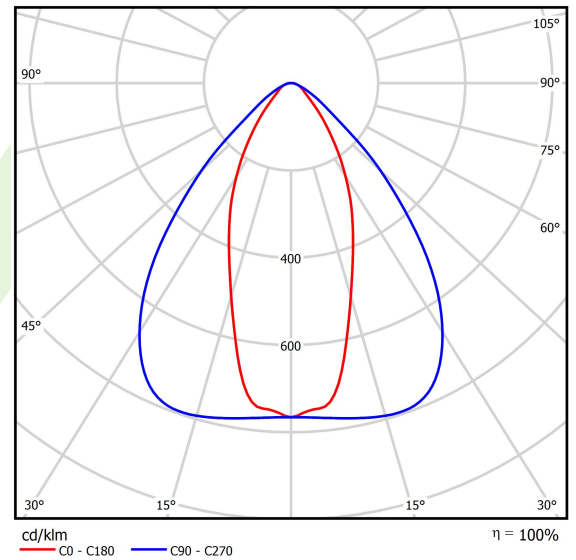

A graph of light