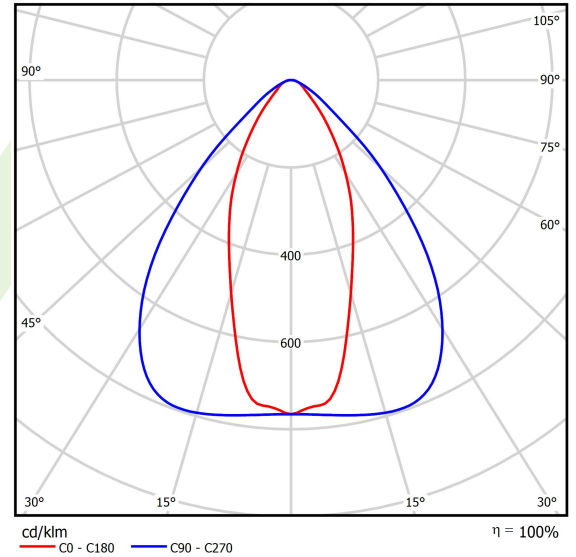

Product information

Category	Industrial luminaires
Family	AGALINE LED 3R
Name	AGALINE LED 3R 21600 OPTICS-2 E 34 IP65 840 / L-1860MM
Index	19.4200.4221.34

Light and electrical data

Light source	LED
Luminous flux LED [lm]	24012
LED power [W]	129,6
Luminaire luminous flux [lm]	22811,4
Power of luminaire [W]	145,2
Luminaire's light efficiency [lm/W]	157,1
Color of the light [K]	4000
CRI	>80
SDCM (LED sources)	3
Beam angle [°]	(C0-C180) / (C90-C270) - 43,6° / 83,2°
Photobiological risk class (IEC/EN 62471)	RG0
Protection against electric shock	I
Protection degree	IP65
Voltage	220..240 V, 50..60 Hz
Lifetime of LED sources [h]	90000
Lx/By	L80B10
Operating temperature range [°C]	-25 ÷ 35
Driver	standard on/off (E)
Power factor cos φ	>0,95
Circuit load capacity	14 (B10), 22 (B16), 14 (C10), 22 (C16)

Mechanical data

Assembly	surface mounted on slings
Material	steel sheet
Color	RAL 9016 (white)
Diffuser	OPTICS (optical system based on lenses)
Impact resistant	IK04
Dimensions [mm]	1860 x 95 x 68

A graph of light