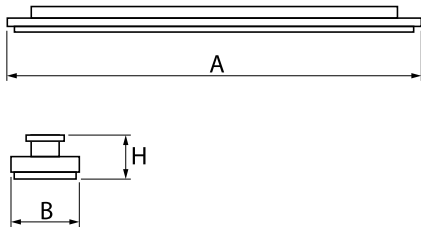

Mechanical data