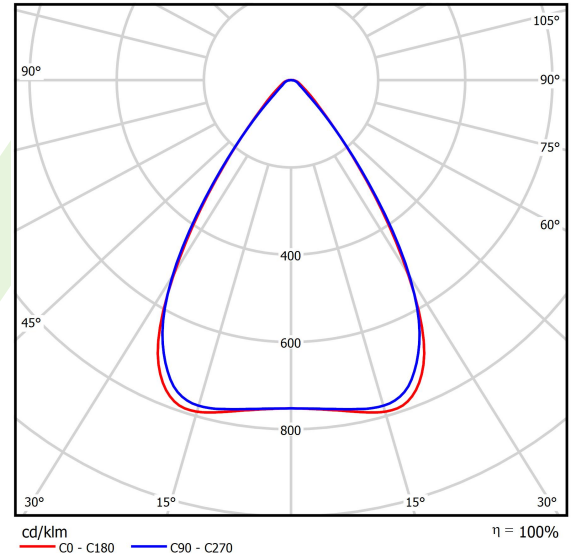

Product information

Category	Industrial luminaires
Family	AGALINE LED 3R
Name	AGALINE LED 3R 21600 OPTICS-1 E 34 IP65 850 / L-1860MM
Index	19.4200.4161.34

Light and electrical data

Light source	LED
Luminous flux LED [lm]	24012
LED power [W]	129,6
Luminaire luminous flux [lm]	22811,4
Power of luminaire [W]	145,2
Luminaire's light efficiency [lm/W]	157,1
Color of the light [K]	5000
CRI	>80
SDCM (LED sources)	3
Beam angle [°]	(C0-C180) / (C90-C270) - 68,2° / 69,4°
Photobiological risk class (IEC/EN 62471)	RG0
Protection against electric shock	I
Protection degree	IP65
Voltage	220..240 V, 50..60 Hz
Lifetime of LED sources [h]	90000
Lx/By	L80B10
Operating temperature range [°C]	-25 ÷ 35
Driver	standard on/off (E)
Power factor cos φ	>0,95
Circuit load capacity	14 (B10), 22 (B16), 14 (C10), 22 (C16)

Mechanical data

Assembly	surface mounted on slings
Material	steel sheet
Color	RAL 9016 (white)
Diffuser	OPTICS (optical system based on lenses)
Impact resistant	IK04
Dimensions [mm]	1860 x 95 x 68

A graph of light