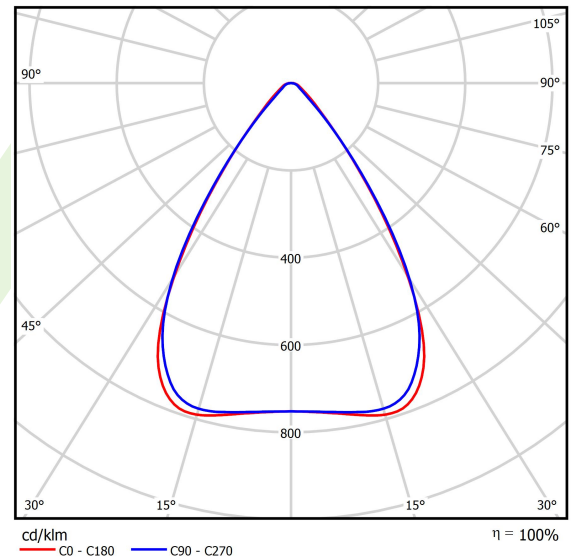

Product information

Category	Industrial luminaires
Family	AGALINE LED 3R
Name	AGALINE LED 3R 21600 OPTICS-1 E 34 IP65 850 / L-1860MM
Index	19.4200.4161.34

Light and electrical data

Light source	LED
Luminous flux LED [lm]	24012
LED power [W]	129,6
Luminaire luminous flux [lm]	22811,4
Power of luminaire [W]	145,2
Luminaire's light efficiency [lm/W]	157,1
Color of the light [K]	5000
CRI	>80
SDCM (LED sources)	3
Beam angle [°]	(C0-C180) / (C90-C270) - 68,2° / 69,4°
Photobiological risk class (IEC/EN 62471)	RG0
Protection against electric shock	I
Protection degree	IP65
Voltage	220..240 V, 50..60 Hz
Lifetime of LED sources [h]	90000
Lx/By	L80B10
Operating temperature range [°C]	-25 ÷ 35
Driver	standard on/off (E)
Power factor cos φ	>0,95
Circuit load capacity	14 (B10), 22 (B16), 14 (C10), 22 (C16)

Mechanical data

Assembly	surface mounted on slings
Material	steel sheet
Color	RAL 9016 (white)
Diffuser	OPTICS (optical system based on lenses)
Impact resistant	IK04
Dimensions [mm]	1860 x 95 x 68

A graph of light