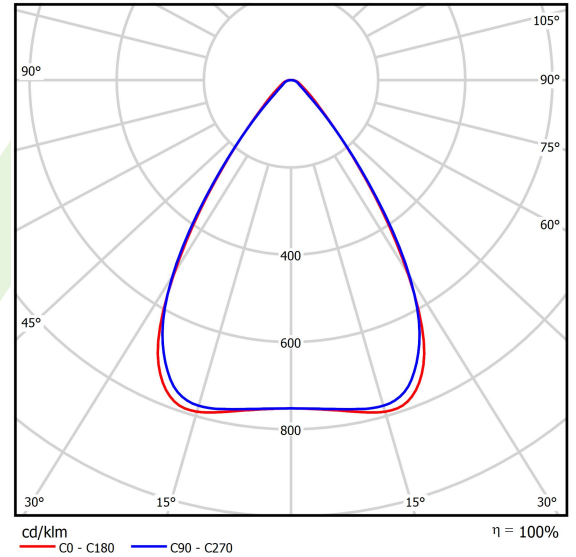

Mechanical data

Assembly	surface mounted on slings
Material	steel sheet
Color	RAL 9016 (white)
Diffuser	OPTICS (optical system based on lenses)
Impact resistant	IK04
Dimensions [mm]	1860 x 95 x 68

A graph of light