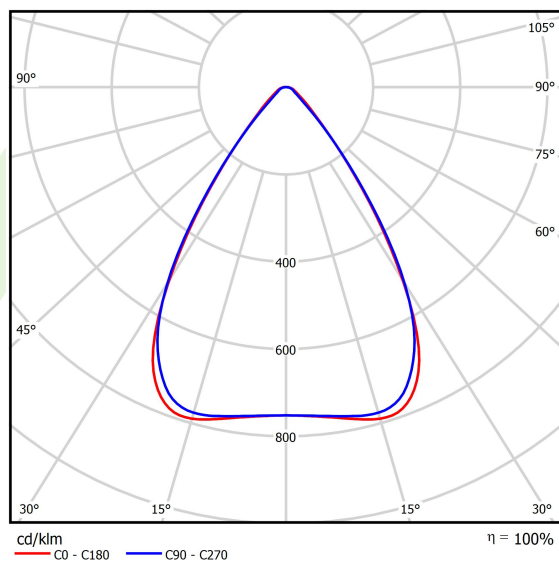

Mechanical data

Assembly	surface mounted on slings
Material	steel sheet
Color	RAL 9016 (white)
Diffuser	OPTICS (optical system based on lenses)
Impact resistant	IK04
Dimensions [mm]	1860 x 95 x 68

A graph of light