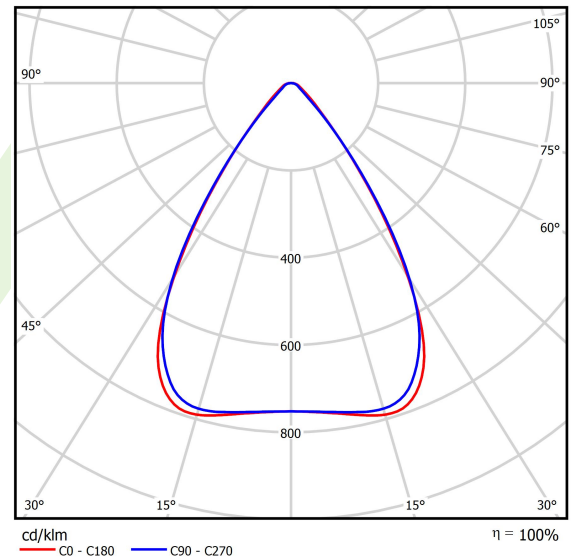

Product information

Category	Industrial luminaires
Family	AGALINE LED 3R
Name	AGALINE LED 3R 21600 OPTICS-1 E 34 IP65 840 / L-1860MM
Index	19.4200.4121.34

Light and electrical data

Light source	LED
Luminous flux LED [lm]	24012
LED power [W]	129,6
Luminaire luminous flux [lm]	22811,4
Power of luminaire [W]	145,2
Luminaire's light efficiency [lm/W]	157,1
Color of the light [K]	4000
CRI	>80
SDCM (LED sources)	3
Beam angle [°]	(C0-C180) / (C90-C270) - 68,2° / 69,4°
Photobiological risk class (IEC/EN 62471)	RG0
Protection against electric shock	I
Protection degree	IP65
Voltage	220..240 V, 50..60 Hz
Lifetime of LED sources [h]	90000
Lx/By	L80B10
Operating temperature range [°C]	-25 ÷ 35
Driver	standard on/off (E)
Power factor cos φ	>0,95
Circuit load capacity	14 (B10), 22 (B16), 14 (C10), 22 (C16)

Mechanical data

Assembly	surface mounted on slings
Material	steel sheet
Color	RAL 9016 (white)
Diffuser	OPTICS (optical system based on lenses)
Impact resistant	IK04
Dimensions [mm]	1860 x 95 x 68

A graph of light