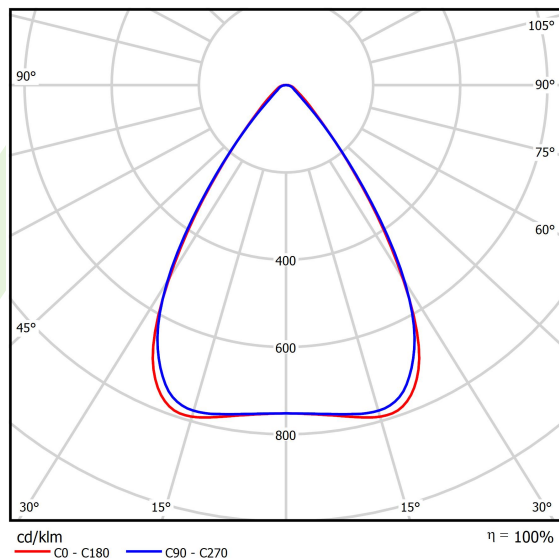

Product information

Category	Industrial luminaires
Family	AGALINE LED 3R
Name	AGALINE LED 3R 21600 OPTICS-1 E 34 IP65 840 / L-1860MM
Index	19.4200.4121.34

Light and electrical data

Light source	LED
Luminous flux LED [lm]	24012
LED power [W]	129,6
Luminaire luminous flux [lm]	22811,4
Power of luminaire [W]	145,2
Luminaire's light efficiency [lm/W]	157,1
Color of the light [K]	4000
CRI	>80
SDCM (LED sources)	3
Beam angle [°]	(C0-C180) / (C90-C270) - 68,2° / 69,4°
Photobiological risk class (IEC/EN 62471)	RG0
Protection against electric shock	I
Protection degree	IP65
Voltage	220..240 V, 50..60 Hz
Lifetime of LED sources [h]	90000
Lx/By	L80B10
Operating temperature range [°C]	-25 ÷ 35
Driver	standard on/off (E)
Power factor cos φ	>0,95
Circuit load capacity	14 (B10), 22 (B16), 14 (C10), 22 (C16)

Mechanical data

Assembly	surface mounted on slings
Material	steel sheet
Color	RAL 9016 (white)
Diffuser	OPTICS (optical system based on lenses)
Impact resistant	IK04
Dimensions [mm]	1860 x 95 x 68

A graph of light