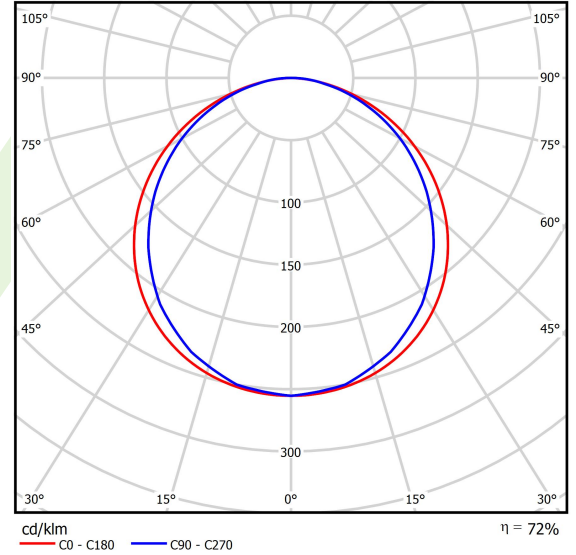

Accessories

Index 2C1A7392-34R
Name EUROPANEL / BACKPANEL / RIM COMPACT LED RECESSED ACCESSORIES 34 / 600X600

Index 19.3213.0073.34
Name BACKPANEL LED SURFACE ACCESSORIES 34 / 600X600

Index 19.3213.0082.34
Name BACKPANEL LED SURFACE ACCESSORIES COMPACT 34 / 600X600

Index 19.3213.0083.34
Name BACKPANEL LED SURFACE ACCESSORIES BASIC 34 / 600X600x70