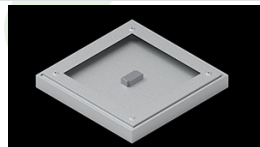

Product: EUROPANEL LED 5800 PLX E IP65 34 840 600X600

Index: 19.4265.2321.34

Description

Modern LED panel for installation in suspended ceilings or directly on the ceiling. Equipped with the highly efficient LED sources. Luminary body made from aluminum. PMMA opal diffuser. Colour of luminary - white. Luminary dedicated for the public use structure like offices, conference rooms, classrooms, lecture halls etc. The level of protection against solid substances, dust and moisture penetration is IP65.

Mechanical data

Assembly	mounted in module ceilings, plasterboard ceilings (using accessories) or surface mounted (using accessories)
Material	aluminum
Color	RAL 9016 (white)
Diffuser	PLX (PMMA opal)
Impact resistant	IK04
Weight [kg]	5,6
Dimensions [mm]	596 x 596 x 36

A graph of light

Accessories

Index 2C1A7392-34R
Name EUROPANEL / BACKPANEL / RIM COMPACT LED RECESSED ACCESSORIES 34 / 600X600

Index 19.3213.0073.34
Name BACKPANEL LED SURFACE ACCESSORIES 34 / 600X600

Index 19.3213.0082.34
Name BACKPANEL LED SURFACE ACCESSORIES COMPACT 34 / 600X600