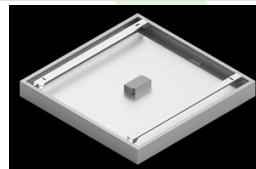

Product: EUROPANEL LED 5800 PLX E IP65 34 840 600X600

Index: 19.4265.2321.34

Description

Modern LED panel for installation in suspended ceilings or directly on the ceiling. Equipped with the highly efficient LED sources. Luminary body made from aluminum. PMMA opal diffuser. Colour of luminary - white. Luminary dedicated for the public use structure like offices, conference rooms, classrooms, lecture halls etc. The level of protection against solid substances, dust and moisture penetration is IP65.

Mechanical data

Assembly	mounted in module ceilings, plasterboard ceilings (using accessories) or surface mounted (using accessories)
Material	aluminum
Color	RAL 9016 (white)
Diffuser	PLX (PMMA opal)
Impact resistant	IK04
Weight [kg]	5,6
Dimensions [mm]	596 x 596 x 36

A graph of light

Accessories

Index 2C1A7392-34R
Name EUROPANEL / BACKPANEL / RIM COMPACT LED RECESSED ACCESSORIES 34 / 600X600

Index 19.3213.0073.34
Name BACKPANEL LED SURFACE ACCESSORIES 34 / 600X600

Index 19.3213.0082.34
Name BACKPANEL LED SURFACE ACCESSORIES COMPACT 34 / 600X600