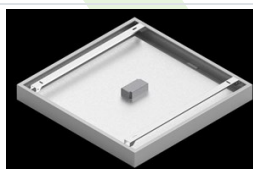

Product: EUROPANEL LED 4800 PLX EDD IP65 34 840 600X600

Index: 19.4265.2223.34

Description

Modern LED panel for installation in suspended ceilings or directly on the ceiling. Equipped with the highly efficient LED sources. Luminaire body made from aluminum. PMMA opal diffuser. Colour of luminary - white. Luminary dedicated for the public use structure like offices, conference rooms, classrooms, lecture halls etc. The level of protection against solid substances, dust and moisture penetration is IP65.

Mechanical data

Assembly	mounted in module ceilings, plasterboard ceilings (using accessories) or surface mounted (using accessories)
Material	aluminum
Color	RAL 9016 (white)
Diffuser	PLX (PMMA opal)
Impact resistant	IK04
Dimensions [mm]	596 x 596 x 36

A graph of light

Accessories

Index 2C1A7392-34R
Name EUROPANEL / BACKPANEL / RIM COMPACT LED RECESSED ACCESSORIES 34 / 600X600

Index 19.3213.0073.34
Name BACKPANEL LED SURFACE ACCESSORIES 34 / 600X600

Index 19.3213.0082.34
Name BACKPANEL LED SURFACE ACCESSORIES COMPACT 34 / 600X600