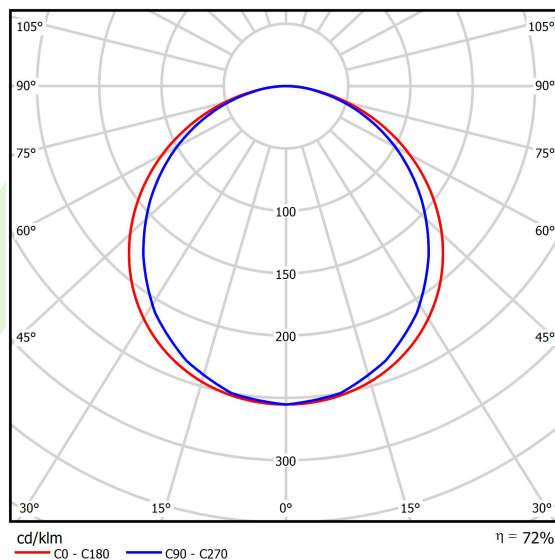

Accessories

Index 2C1A7392-34R

Name EUROPANEL / BACKPANEL / RIM
COMPACT LED RECESSED
ACCESSORIES 34 / 600X600

Index 19.3213.0073.34

Name BACKPANEL LED SURFACE
ACCESSORIES 34 / 600X600

Index 19.3213.0082.34

Name BACKPANEL LED SURFACE
ACCESSORIES COMPACT 34 /
600X600

Index 19.3213.0083.34

Name BACKPANEL LED SURFACE
ACCESSORIES BASIC 34 /
600X600x70